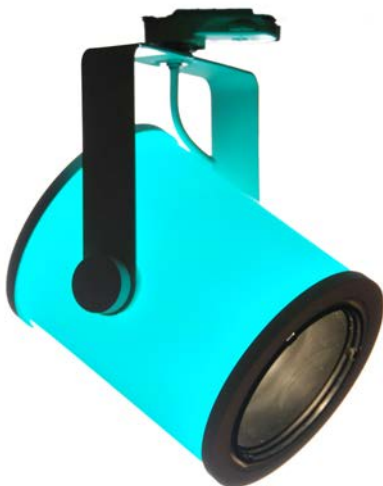

LIGNUM RETAIL SERIES

**LED SPOT APEX
RGB**

مباہز

LIGNUM RETAIL SERIES LED SPOT APEX RGB

The amazing Apex RGB spot light is truly unique. It is the evolution of its predecessor the Broadway spot. It is more refined and more elegant and has smaller dimensions. With its integrated multi current driver and its RGB color changing housing, this product is your pick for your store or gym at those positions that need extra attention or atmosphere. The 15 degrees narrow beam allows you to exactly pinpoint the merchandise that you want to highlight. The integrated driver can be set at 3 drive currents. The layout of the LED, deep inside the housing and the antiglare ring, creates great comfort to the visiting customer with hardly no glare. With 1 optional lens, any light setting can be made.

- RGB Housing with remote control
- Extreme narrow beam
- Exchangeable lens, maintenance free
- Energy efficient: 112 lumens per Watt
- Dimmable (option)
- Very long 40.000 hours lifetime
- Integrated lamp- and driver body.
- Comfortable very low glare
- 3 phase Uni-pro track adapter
- Multi current driver selection: 20W, 25W, 28W
- Adjustable output lumen
- Luminus COB LED made in the U.S.A
- 5 years warranty

LIGNUM RETAIL SERIES LED SPOT APEX RGB

PRODUCT INFORMATION

Part Number	JB-LG6-3-25-80-15-TLR 28W 3000K
-------------	------------------------------------

GENERAL CHARACTERISTICS

Case Material	Die-casting Aluminium Alloy
Optics Material	Lens
Intensity Degradation 90% @ 25°C	10,000 hrs
Intensity Degradation 75% @ 25°C	40,000 hrs
Operation Temperature	-30% - +50°C
Installation	Track mounted
Colours	RGB