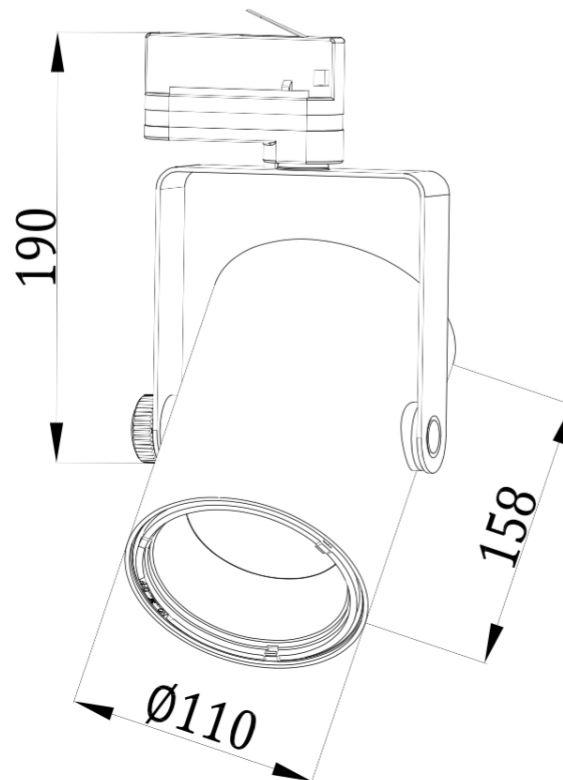

LIGNUM RETAIL SERIES LED SPOT APEX