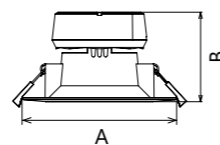

► | Size & Power & Lumen

4" 10W 880lm
6" 15W 1335lm
8" 18W 1620lm

► | Size AxBinch (AxBmm)

4" Ø5.39x1.90inch
(Ø137x48.2mm)
6" Ø6.80x1.90inch
(Ø172.8x48.2mm)
8" Ø8.80x1.90inch
(Ø223.6x48.2mm)

► | CCT

2700K | 3000K | 3500K | 4000K

JDL107

► | Size & Power & Lumen

4"	10W	1050lm
6"	15W	1620lm
8"	18W	1980lm

► | CCT

3000K | 3500K | 4000K | 5000K

► | Size AxAXBinch (AxAXBmm)

4"	5.63x5.63x2.34inch (143x143x59.5mm)
6"	7.64x7.64x2.34inch (194x194x59.5mm)
8"	9.61x9.61x2.34inch (244x244x59.5mm)

JDL108

► | **Size & Power & Lumen**

4"	10W	1030lm
6"	15W	1575lm

► | **Size AxBinch (AxBmm)**

4"	Ø5.71x3.31inch (Ø145x84mm)
6"	Ø7.48x3.31inch (Ø190x84mm)

► | **CCT**

3000K | 3500K | 4000K | 5000K

JDL36