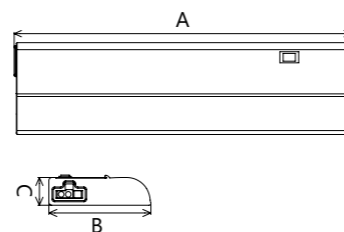

► | Cutout Cinch (mm)

2x2	23.03x23.03inch (585x585mm)
2x4	46.65x23.03inch (1185x585mm)

JTL16

► | Power & Lumen & Size AxBxCinch (AxBxCmm)

12W 950lm Ø2.44X3.94X7.17inch
(Ø62x100x182mm)

► | CCT

2700K | 3000K | 4000K | 5000K

► | **CCT**

3000K | 3500K | 4000K | 5000K

► | **Size AxBxC ft (AxBxC mm)**

3"	33.86x2.28x3.36inch (860x58x60mm)
4"	44.88x2.28x3.36inch (1140x58x60mm)

JDB10

► | Size & Power & Lumen

12"	8W	720lm
18"	12W	1080lm
24"	16W	1440lm
32"	22W	1980lm
41"	26W	2340lm

► | Size AxBxC ft (AxBxC mm)

12"	1x0.27x0.07ft (304x82.8x22.5mm)
18"	1.5x0.27x0.07ft (454x82.8x22.5mm)
24"	2x0.27x0.07ft (604x82.8x22.5mm)
32"	2.6x0.27x0.07ft (804x82.8x22.5mm)
41"	3.36x0.272x0.07ft (1024x82.8x22.5mm)