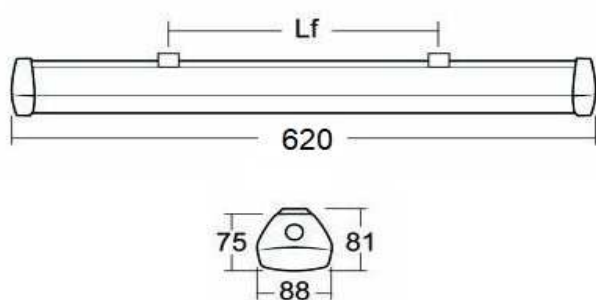

Material and finish

Housing: Frosted Polycarbonate

End-caps: Grey Polycarbonate

Stainless steel mounting brackets

Mounting/Connection

Wall, ceiling or suspended

Rezista Primo 1200 4K 5130lm IP65

Weatherproof, surface mounted luminaire, made from polycarbonate.