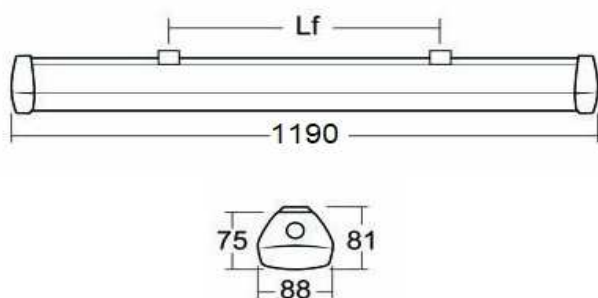

Material and finish

Housing: Frosted Polycarbonate

End-caps: Grey Polycarbonate

Stainless steel mounting brackets

Mounting/Connection

Wall, ceiling or suspended

Rezista Primo 1500 4K 6420lm IP65

Weatherproof, surface mounted luminaire, made from polycarbonate.