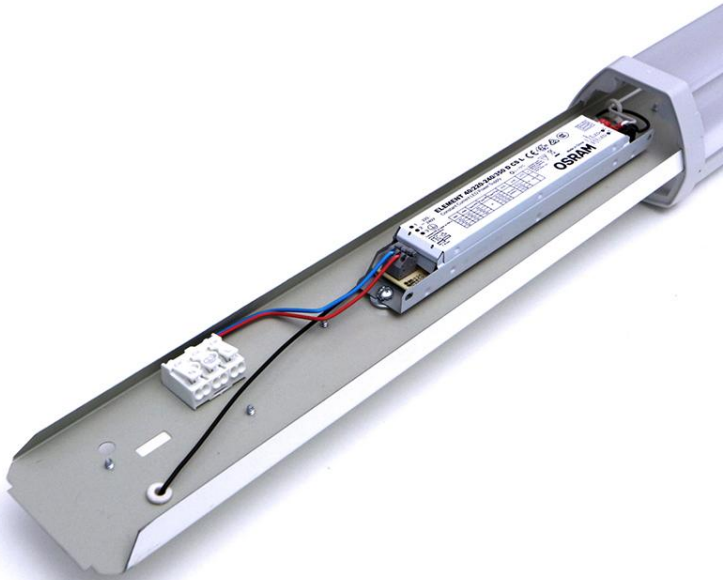

Rezista Warehouse Series

REZISTA PRIMO

ریزیزٹا

IP65

IK 08

PC housing

Rezista Primo 600 4K 2560lm IP65

Weatherproof, surface mounted luminaire, made from polycarbonate.

Material and finish

Housing: Frosted Polycarbonate

End-caps: Grey Polycarbonate

Stainless steel mounting brackets

Mounting/Connection

Wall, ceiling or suspended

Rezista Primo 1200 4K 5130lm IP65

Weatherproof, surface mounted luminaire, made from polycarbonate.

Material and finish

Housing: Frosted Polycarbonate

End-caps: Grey Polycarbonate

Stainless steel mounting brackets

Mounting/Connection

Wall, ceiling or suspended

Rezista Primo 1500 4K 6420lm IP65

Weatherproof, surface mounted luminaire, made from polycarbonate.

Material and finish

Housing: Frosted Polycarbonate

End-caps: Grey Polycarbonate

Stainless steel mounting brackets

Mounting/Connection

Wall, ceiling or suspended

Special features

-
-
-
-
-