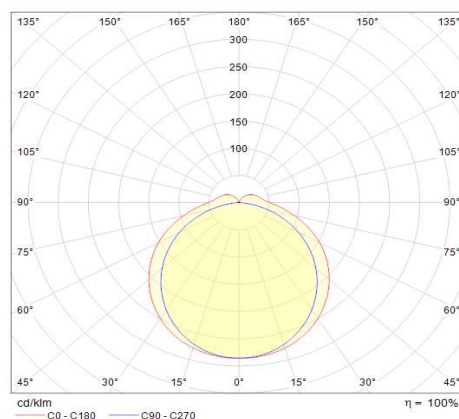

Mounting/Connection

Wall, ceiling or suspended