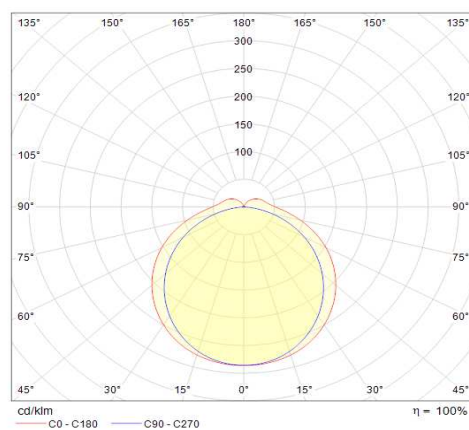

Mounting/Connection

Wall, ceiling or suspended