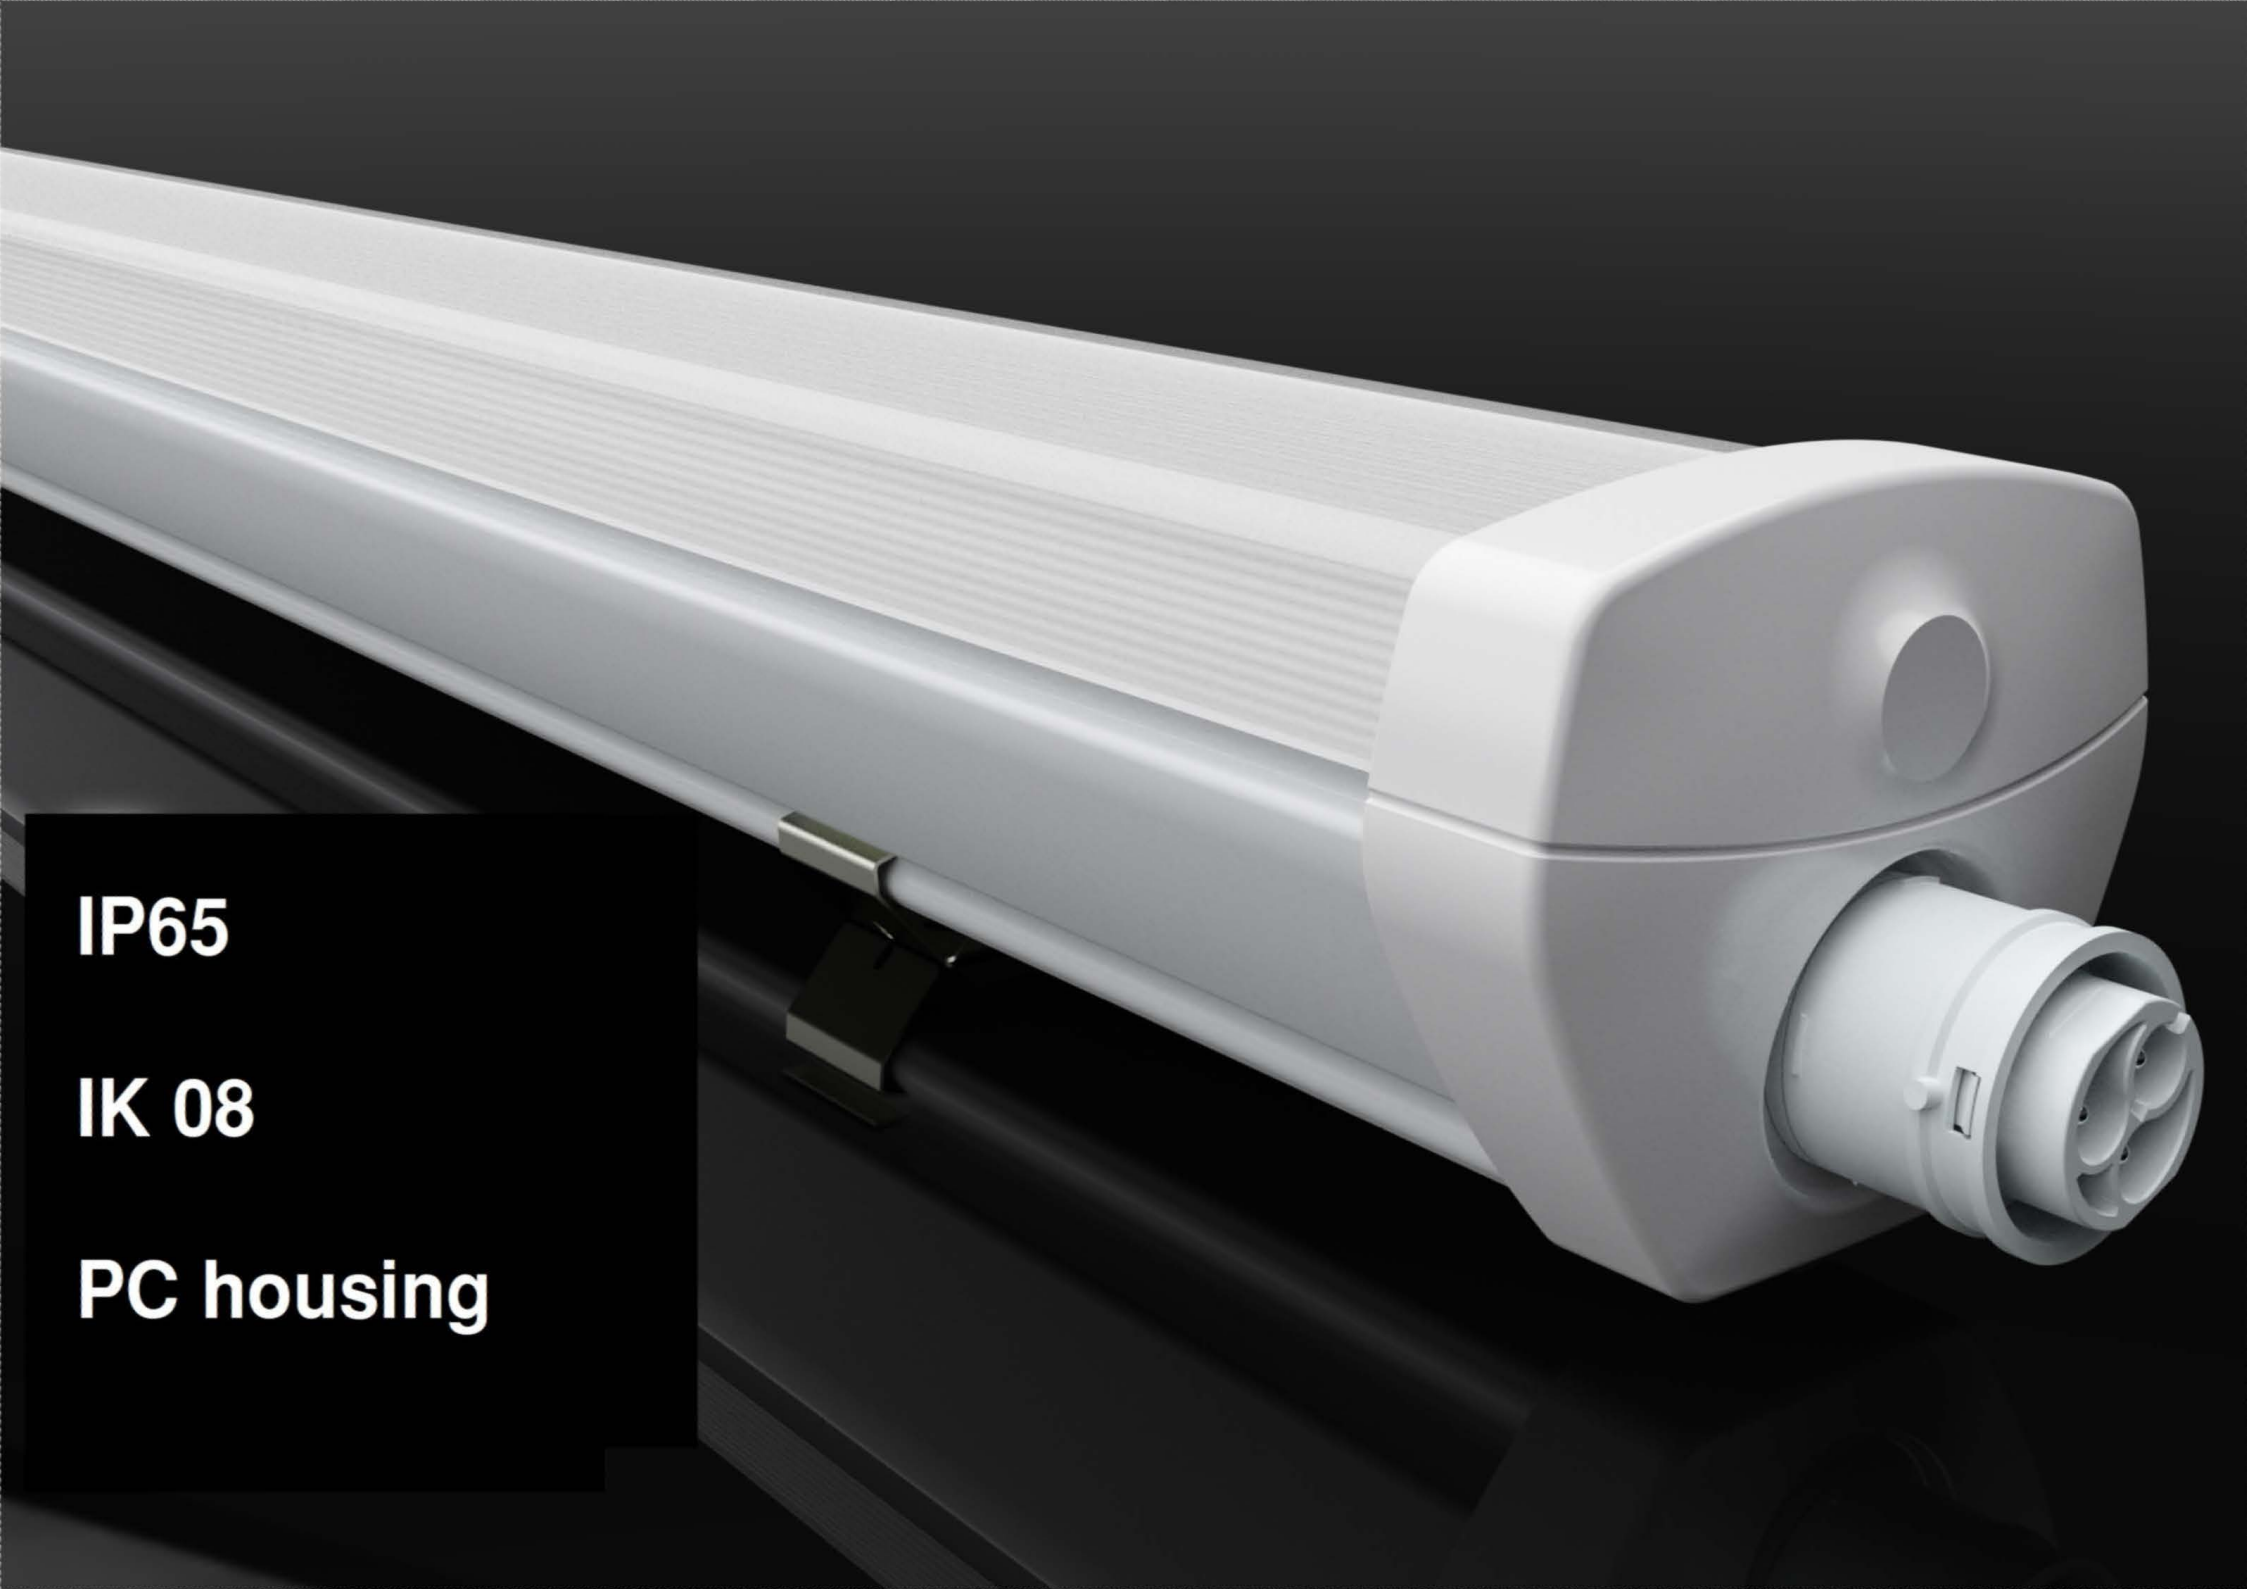

Rezista Warehouse Series

REZISTA PRIMO

ریزیزٹا

IP65

IK 08

PC housing

Rezista Primo 600 4K 2560lm IP65

Weatherproof, surface mounted luminaire, made from polycarbonate.

SDCM: 3

Energy class: A++

Control gear

non-dimmable

Protection

Class I, IP65, IKo8, Ta= -20° +35°C

Optic

Frosted diffuser (co-extrusion)

Material and finish

Housing: Frosted Polycarbonate

End-caps: Grey Polycarbonate

Stainless steel mounting brackets

Mounting/Connection

Wall, ceiling or suspended

Rezista Primo 1200 4K 5130lm IP65

Weatherproof, surface mounted luminaire, made from polycarbonate.

Material and finish

Housing: Frosted Polycarbonate

End-caps: Grey Polycarbonate

Stainless steel mounting brackets

Mounting/Connection

Wall, ceiling or suspended

Rezista Primo 1500 4K 6420lm IP65

Weatherproof, surface mounted luminaire, made from polycarbonate.