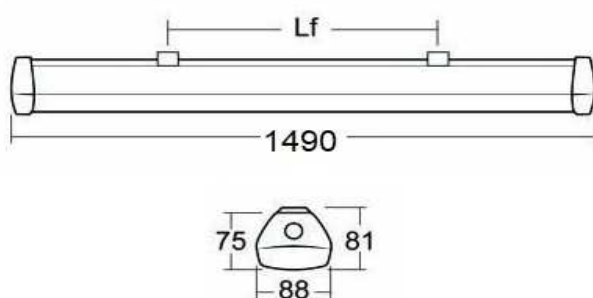

Mounting/Connection

Wall, ceiling or suspended