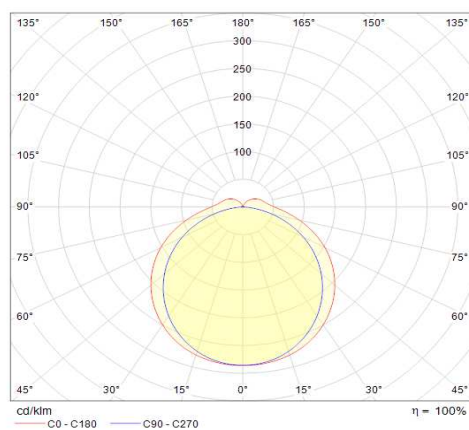

Mounting/Connection

Wall, ceiling or suspended