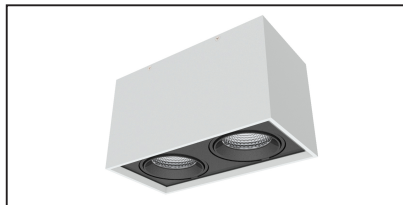

Dimension:L132*W132*H150mm
JIMS-GL0313

Dimension:L262*W132*H150mm
JIMS-GL0323

Dimension:L392*W132*H150mm
JIMS-GL0333

JIMS-M02

JIMS-M02

Power:20-28W
 CCT: 2700K/3000K/4000K/5000K
 Beam Angle: 15°/24°/40°/60°
 CRI: Ra>80/Ra>90/Ra>95