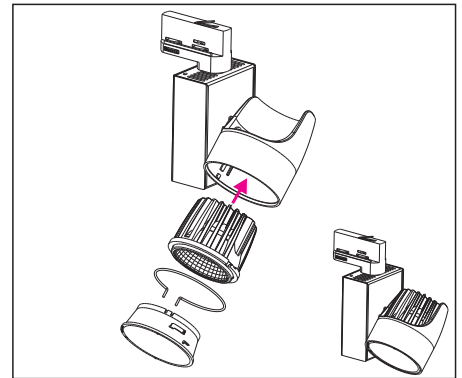

Tracklight assembling