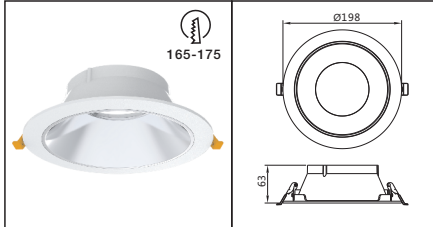

JIMS-BL175

Part Number	Housing
JIMS-BL175-W	RAL9016 Sandy White
JIMS-BL175-B	RAL9017 Sandy Black