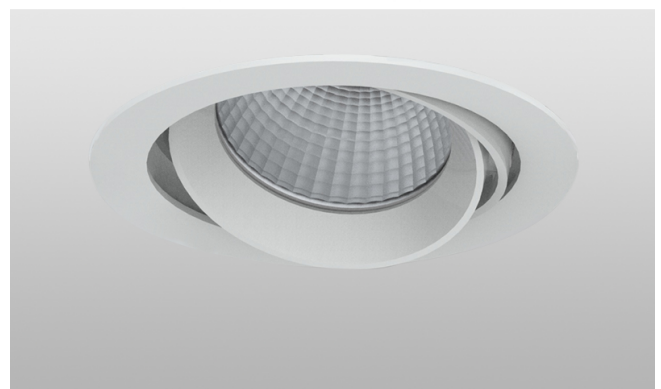

WHERE ART AND TECHNOLOGY COME TOGETHER

The R.M. Blackline will make your Return on Investment count. Because of it's the state-of-the-art LED and lens technology, a very high 150 lumen per watt can be achieved. High lumen per watt means low energy consumption and longer LED lifetime. Available in different lengths thereby avoiding