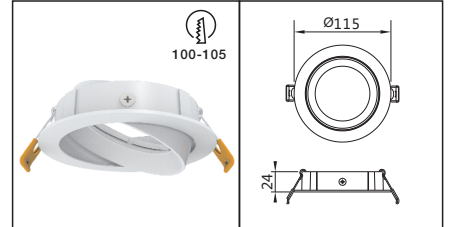

JIMS-DL100

Part Number	Housing
JIMS-DL100-W	RAL9016 Sandy White
JIMS-DL100-B	RAL9017 Sandy Black