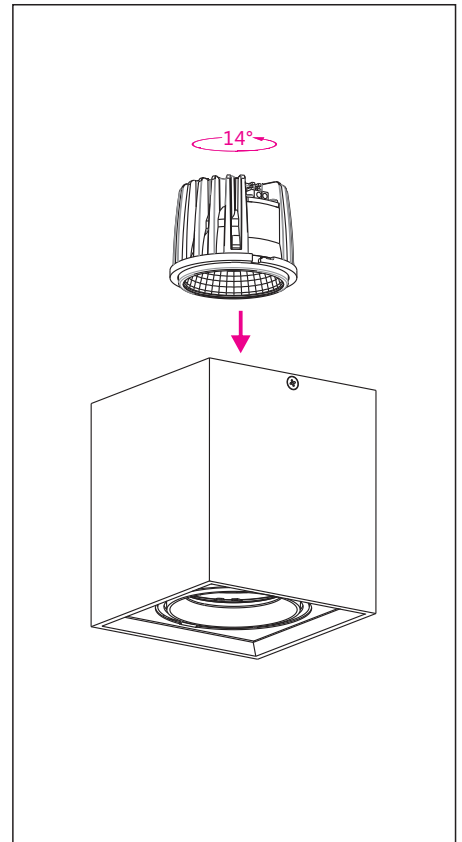

Surface mounted spotlight assembling