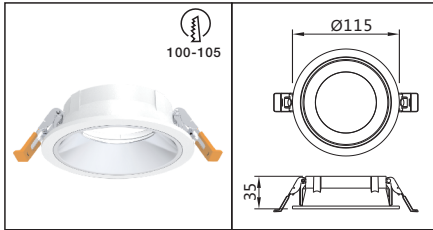

Tracklight assembling

Recessed spotlight & fixture assembling

Surface mounted spotlight assembling

JIMS-BL100

Part Number	Housing
JIMS-BL100-W	RAL9016 Sandy White
JIMS-BL100-B	RAL9017 Sandy Black

JIMS-BL120