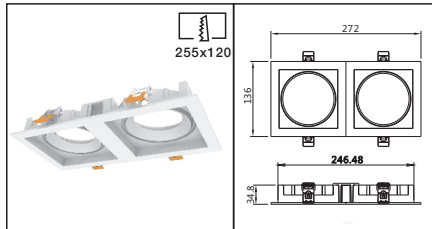

JIMS-GL0121

Part Number	Housing
JIMSGL0121-W	RAL9016 Sandy White
JIMSGL0121-B	RAL9017 Sandy Black