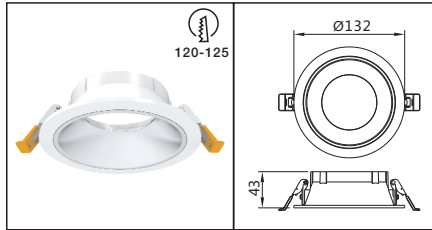

Tracklight assembling

Recessed spotlight & fixture assembling

Surface mounted spotlight assembling

JIMS-BL100

Part Number	Housing
JIMS-BL100-W	RAL9016 Sandy White
JIMS-BL100-B	RAL9017 Sandy Black

JIMS-BL120