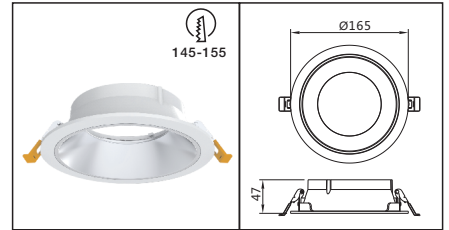

JIMS-BL150

Part Number	Housing
JIMS-BL150-W	RAL9016 Sandy White
JIMS-BL150-B	RAL9017 Sandy Black