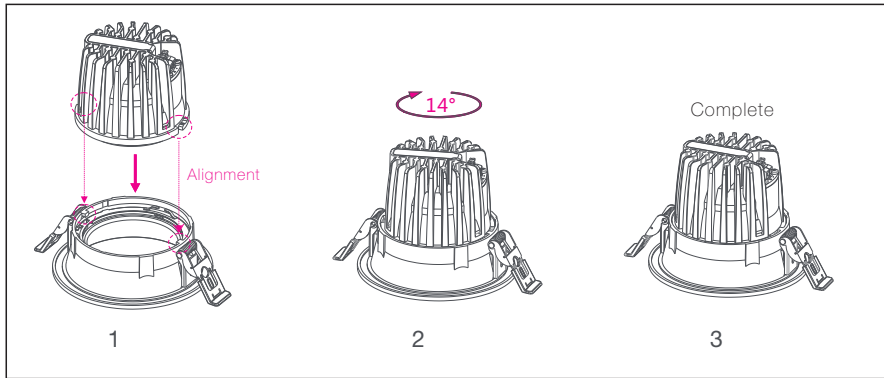

DC Cable diameter: 20-14AWG, 1.5mm²
Stripping length: 9-10mm

Current adjustable driver

JIMS-M01	
250mA	12W
350mA	15W
500mA	20W

JIMS-M02	
500mA	20W
600mA	24W
700mA	28W

JIMS assembling

Downlight, Recessed spotlight assembling