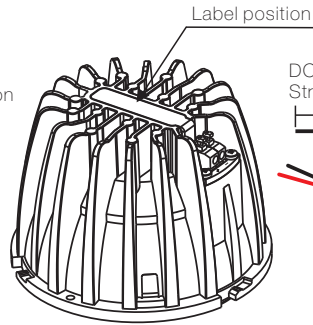

Jibe Interchangeable Modular System

- High efficient COB LED, 150-160lm/W
- High efficient Optical design, uniform light distribution
- Plug & Play cable connection
- Solder-free COB LED holder
- Interchangeable Optical design
- Patent(pending) design