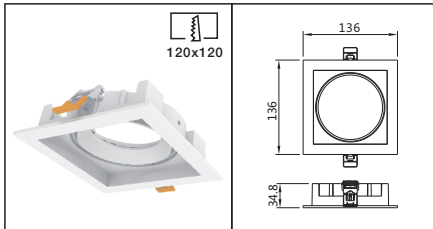

JIMS-GL0111

Part Number	Housing
JIMSGL0111-W	RAL9016 Sandy White
JIMS-GL0111-B	RAL9017 Sandy Black