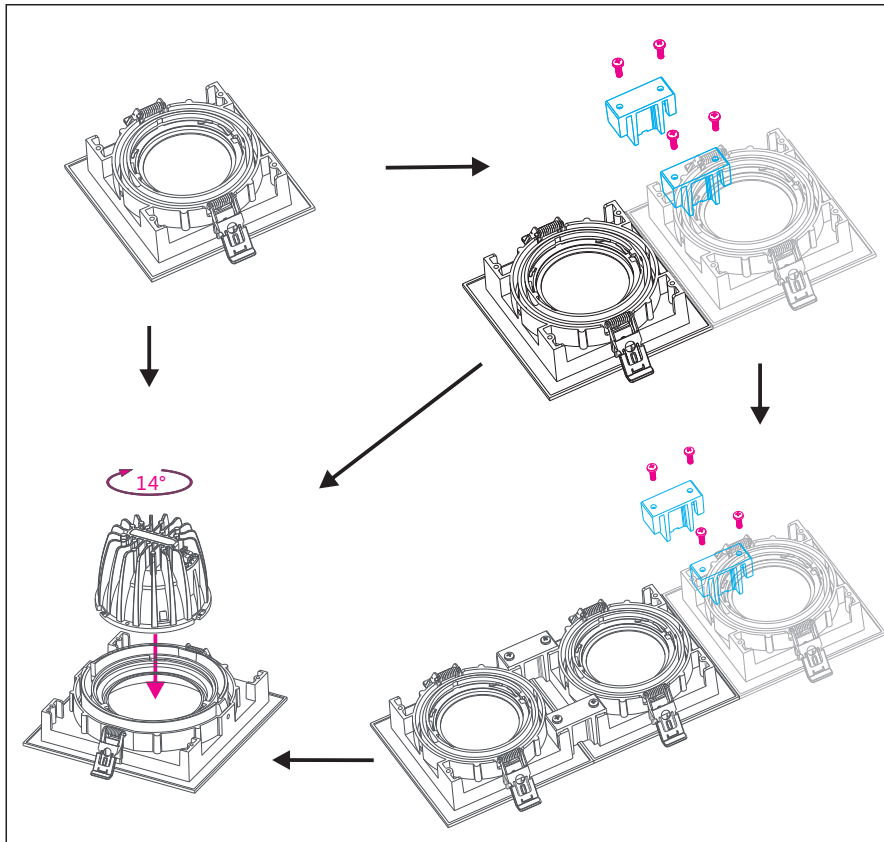

Recessed spotlight & fixture assembling