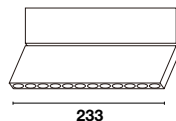

233

OPTICS

Super
Spot

Spot

Medium

Flood

Wide
Flood

Oval

Wall
Washer

Zoom 1
15°-36°

Zoom 2
35°-60°

Projector

SMART CONTROL

CASAMBI

1-10V