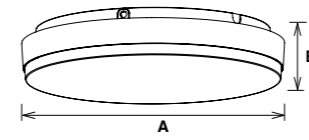

JAL87 Ceiling light

JAL87 is a new super slim design ceiling light, adopting high lumen SMD LED and lighter weight fire-rated material to ensure better heat resistance and corrosion resistance. The base and shade are detachable which make easier maintenance and installation. It also supports functions including Triac, 0-10V, DALI dimmable; Changeable power and 3 CCT by DIP switch(optional); Adjustable sensor and Emergency etc.

- ▶

Code	Watt	Size(AxBmm)	Lumen(±5%)	N.W/pc(kgs)	Q'ty/CTN
JAL87-11-12W	12W	Ø275x65	1460lm	0.70	12PCS
JAL87-11-18W	18W	Ø275x65	2200lm	0.70	12PCS
JAL87-11-25W	25W	Ø275x65	3000lm	0.70	12PCS
JAL87-14-25W	25W	Ø350x65	2900lm	1.00	6PCS
JAL87-14-30W	30W	Ø350x65	3200lm	1.00	6PCS

CCT 3000K 4000K 5000K 5700K **Finish** White Black Silver