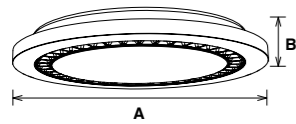

JAL37 Ceiling light

JAL37 Anti-glare LED ceiling light adopts multi-louver reflectors, effectively reduces glare index(UGR) to protecting human eyes. High luminous efficiency, 94-V0 fire-rated PC material housing and fast connection terminal design make it to be widely used in various lighting applications. Microwave Sensor and Triac dimmable function are available.

- 100° IP40
- DIM ((••))
- AC 200-240V PF≥0.9 CRI≥80
- SAA RoHS CE

Code	Watt	Size(AxBmm)	Lumen(±5%)	N.W/pc(kgs)	Q'ty/CTN
JAL37-10-12W	12W	Ø250x33	1520lm	0.54	20PCS
JAL37-12-15W	15W	Ø300x33	2000lm	0.80	10PCS
JAL37-16-25W	25W	Ø400x33	3120lm	1.33	10PCS

CCT — 3000K 4000K 5000K 5700K

Finish — White