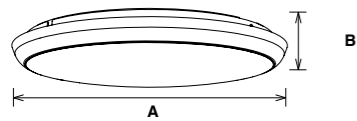

JAL08B Ceiling light

JAL08B is a classical and functional ceiling light, especially in emergency, sensor, 3CCT changeable (by slide switch or remote control), triac dimmable functions etc. Meanwhile it's with IP54 waterproof design, 8/10/12/14/16 inch sizes as options, It's ideal luminaire to any indoor applications.

- 120° IP54
- DIM SLIDE SWITCH 3CCT Smart Lighting
- AC 200-240V PF ≥ 0.9 CRI ≥ 80
- SAA RoHS CE CB TÜV Rheinland CERTIFIED