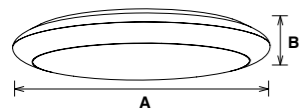

JAL45 Ceiling light

JAL45 is a module design ceiling light, easy to install and maintenance. It's with fire rated PC material, IP65 waterproof and IK10 impact resistant. It also supports dimmable, sensor, emergency version, 10/12/16/20 inch are available for this product.

- 120° IP65 DIM DALI 0-10V SLIDE SWITCH 3 in 1
- AC 200-240V PF≥0.9 CRI≥80
- SAA RoHS CE

Code	Watt	Size(AxBmm)	Lumen(±5%)	N.W/pc(kgs)	Q'ty/CTN
JAL45-10-12W	12W	Ø270x70	1280lm	0.76	10PCS
JAL45-12-18W	18W	Ø320x70	1940lm	1.00	6PCS
JAL45-12-25W	25W	Ø320x70	2700lm	1.00	6PCS
JAL45-16-25W	25W	Ø420x85	2650lm	1.59	6PCS
JAL45-16-30W	30W	Ø420x85	3150lm	1.59	6PCS
JAL45-20-30W	30W	Ø520x85	3180lm	2.40	6PCS
JAL45-20-35W	35W	Ø520x85	3670lm	2.40	6PCS
JAL45-20-40W	40W	Ø520x85	4160lm	2.40	6PCS

CCT 3000K 4000K 5000K 5700K

Finish White