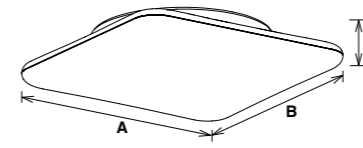

JAL47S Ceiling light

JAL47S is a square and flying saucer-shaped led ceiling light, super slim and minimalistic design. Replaceable built-in power supply design with easy maintenance. Easy installation, it is twist mounting after fixing the holder on the ceiling, avoid extra nail screw work, safe and convenient.

- ▶
- ▶
- ▶
- ▶

Code	Watt	Size(AxBxCmm)	Lumen(±5%)	N.W/pc(kgs)	Q'ty/CTN
JAL47S-12-18W	18W	300x300x58	1920lm	0.96	10PCS
JAL47S-12-25W	25W	300x300x58	2670lm	0.96	10PCS
JAL47S-16-25W	25W	400x400x58	2610lm	1.66	10PCS
JAL47S-16-30W	30W	400x400x58	3160lm	1.66	10PCS

CCT — 3000K 4000K 5000K 5700K **Finish** — White Black Silver