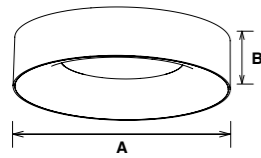

JAL41A Ceiling light

JAL41A ceiling light (full PC adopts elegant and concave design, it makes the luminous surface compact and with magic 3D effects. Surface mounted and suspended installation are also optional, equipped with rotating lamp fixture, makes the surface mounted installation much easier.

- ▶
- ▶
- ▶
- ▶

Code	Watt	Size(AxBmm)	Lumen(±5%)	N.W/pc(kgs)	Q'ty/CTN
JAL41A-12-18W	18W	Ø300x71	1710lm	1.04	6PCS
JAL41A-16-25W	25W	Ø400x71	2370lm	1.53	6PCS

CCT — 3000K 4000K 5000K 5700K   Finish — White Black Silver