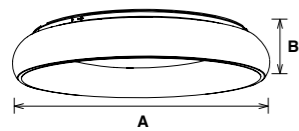

JAL24A Ceiling light

JAL24A is with hollow shape and curved light direction design, the circular light output offers a magic 3D effect; rotate buckle on the base to make installation easier and faster, it's very suitable for leisure location.

- 120°
- IP40
- DIM
- AC 100-277V
- AC 200-240V
- PF ≥ 0.9
- CRI ≥ 80
- SAA
- RoHS
- CE
- CB

Code	Watt	Size(AxBmm)	Lumen(±5%)	N.W/pc(kgs)	Q'ty/CTN
JAL24A-12-18W	18W	Ø298x51	1450lm	1.08	10PCS
JAL24A-12-25W	25W	Ø298x51	2000lm	1.08	10PCS
JAL24A-16-35W	35W	Ø400x68	3100lm	1.89	6PCS

CCT — 3000K 4000K 5000K 5700K   Finish — White Black Silver