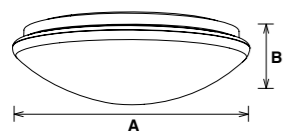

JAL51 Ceiling light

JAL51 is a Tri-CCT changeable ceiling light with PC diffuser and aluminum base, CCT is adjusted via a switch on the back of the lamp, 350mm and 380mm, 350mm available. It also comes with emergency function.

- 120° IP20
- SLIDE SWITCH 3 in 1 Emergency Smart Lighting
- AC 220-240V PF ≥ 0.5 PF ≥ 0.9 CRI ≥ 80
- RoHS

Code	Watt	Size(AxBmm)	Lumen(±5%)	N.W/pc(kgs)	Q'ty/CTN
JAL51-14-16W	16W	Ø350x106	1570lm	0.64	5PCS
JAL51-15-25W	25W	Ø380x120	2500lm	0.74	5PCS

CCT 3000K 4000K 5000K 5700K

Finish White