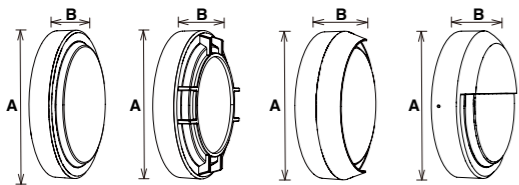

JAL104 Bulkhead

JAL104 is IP65 IK10 bulkhead which adopts Die-casting Aluminum body and 94-V0 fire-rated PC cover. This fixture is with four different trims and provides an alternative to color changeable, sensor and emergency functions. Dali and 0-10V dimming is also available.

- IK10 IP65 110° AC 200-240V
- DIM DALI 0-10V SLIDE SWITCH 3 in 1
- (( ))) Person Adjustable Power Smart Lighting
- AC 200-240V PF ≥ 0.9 CRI ≥ 80
- RoHS CE

Code	Watt	Size(AxBmm)	Lumen(±5%)	N.W/pc(kgs)	Q'ty/CTN
JAL104A-10-15W	15W	Ø250X63	1750lm	1.05	10PCS
JAL104B-10-15W	15W	Ø250X68	1500lm	1.15	10PCS
JAL104C-10-15W	15W	Ø250X83	1600lm	1.19	10PCS
JAL104D-10-15W	15W	Ø250X67	1100lm	1.38	10PCS
JAL104A-12-25W	25W	Ø300X63	3000lm	1.58	6PCS
JAL104B-12-25W	25W	Ø300X68	2150lm	1.69	6PCS
JAL104C-12-25W	25W	Ø300X83	2600lm	1.73	6PCS
JAL104D-12-25W	25W	Ø300X67	1900lm	2.05	6PCS

CCT — 3000K 4000K 5000K 5700K

Finish — White Black