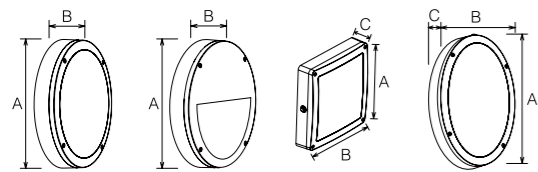

JAL91 Bulkhead

JAL91 is with multiple shapes design, including circular, semicircle, square and oval. Adopt high lumen SMD LED and lighter weight fire-rated material which can ensure better heat resistance and be with corrosion resistance. Wall mounted and surface mounted available. The base and shade are detachable which make easier maintenance and installation. Remote sensor control for 15W &25W .

- 110° Beam Angle
- IP65 Protection
- DIM, DALI, 0-10V, SLIDE SWITCH, Wireless, Adjustable Power
- AC 100-240V, AC 200-240V, PF≥0.9, CRI≥80
- SAA, RoHS, CE, TÜV

Code	Watt	Size(AxBxCmm)	Lumen(±5%)	N.W/pc(kgs)	Q'ty/ CTN
JAL91-11-12W-Circular	12W	Ø275x59	1250lm	0.76	12PCS
JAL91-11-18W-Circular	18W	Ø275x59	1780lm	0.76	12PCS
JAL91-11-25W-Circular	25W	Ø275x59	2450lm	0.76	12PCS
JAL91-14-25W-Circular	25W	Ø350x59	2450lm	1.19	6PCS
JAL91-14-30W-Circular	30W	Ø350x59	2850lm	1.19	6PCS
JAL91-11-12W-Semicircle	12W	Ø275x59	1250lm	0.77	12PCS
JAL91-11-18W-Semicircle	18W	Ø275x59	1780lm	0.77	12PCS
JAL91-10-12W-Square	12W	242x242x59	1250lm	0.72	12PCS
JAL91-10-18W-Square	18W	242x242x59	1780lm	0.72	12PCS
JAL91-12-12W-Oval	12W	320x230x60	1250lm	0.78	12PCS
JAL91-12-18W-Oval	18W	320x230x60	1780lm	0.78	12PCS
JAL91-12-25W-Oval	25W	320x230x60	2450lm	0.78	12PCS

CCT 3000K 4000K 5000K 5700K

Finish White Black