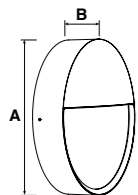

JAL66 Bulkhead

JAL66 is IP65 IK10 bulkhead which adopts Die-casting aluminum body and 94-V0 fire-rated PC cover. This fixture provides an alternative to the color changeable. These lights are a perfect answer to complete your outdoor look.

- IK10, 110°, IP65
- DIM, SLIDE SWITCH
- AC 200-240V, PF≥0.9, CRI≥80
- SAA, RoHS, CE

Code	Watt	Size(AxBmm)	Lumen(±5%)	N.W/pc(kgs)	Q'ty/CTN
JAL66-10-12W	12W	Ø250x74	1100lm	1.10	10PCS

CCT: 3000K, 4000K, 5000K, 5700K | Finish: White, Black, Gray