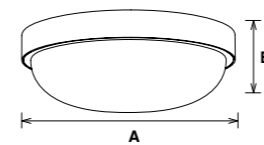

JAL71 Ceiling light

JAL71 is a new design IP54 grade ceiling light, which be with replaceable module design for fast installation, fire-rated PC diffuser, ensure safety performance. Triac dimmable available. It's widely use to bathroom and indoor corridor.

- 120° IP54
- DIM Smart Lighting
- AC 100-240V PF ≥ 0.9 CRI ≥ 80
- RoHS CE

Code	Watt	Size(AxBmm)	Lumen(±5%)	N.W/pc(kgs)	Q'ty/CTN
JAL71-12-8W	8W	Ø300x105	865lm	1.10	4PCS
JAL71-12-15W	15W	Ø300x105	1530lm	1.10	4PCS

CCT 3000K 4000K 5000K 5700K

Finish White Black Silver