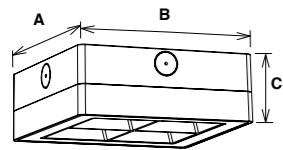

JAL42 Ceiling light

JAL42 is an anti-glare DIY ceiling light which with unique, compact and elegant design. It can be installed optionally into different shapes and images with available different frame color such as red, green, gray etc.

- ▶
- ▶
- ▶
- ▶

Code	Watt	Size(AxBxCmm)	Lumen(±5%)	N.W/pc(kgs)	Q'ty/CTN
JAL42-6-12W	12W	160x160x62	940lm	0.56	24PCS

CCT — 3000K 4000K 5000K 5700K   Finish — White Black Gray