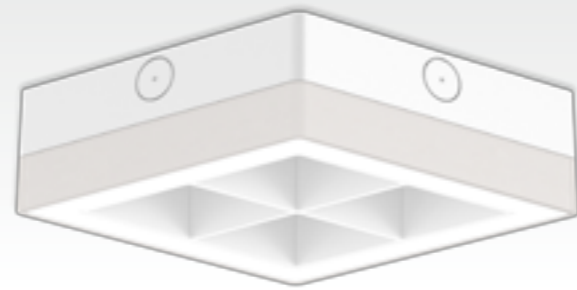

JAL42 Ceiling light

JAL42 is an anti-glare DIY ceiling light which with unique, compact and elegant design. It can be installed optionally into different shapes and images with available different frame color such as red, green, gray etc.

- ▶
- ▶
- ▶
- ▶

Code	Watt	Size(AxBxCmm)	Lumen(±5%)	N.W/pc(kgs)	Q'ty/CTN
JAL42-6-12W	12W	160x160x62	940lm	0.56	24PCS

CCT — 3000K 4000K 5000K 5700K   Finish — White Black Gray