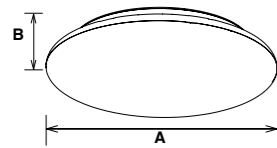

JAL47 Ceiling light

JAL47 is a flying saucer-shaped led ceiling light, super slim and minimalistic design. Replaceable built-in power supply design with easy maintenance. Easy installation, it is twist mounting after fixing the holder on the ceiling, avoid extra nail screw work, safe and convenient.

- ▶
- ▶
- ▶
- ▶

Code	Watt	Size(AxBmm)	Lumen(±5%)	N.W/pc(kgs)	Q'ty/CTN
JAL47-10-12W	12W	Ø250x53	1200lm	0.53	20PCS
JAL47-12-18W	18W	Ø300x58	1900lm	0.76	10PCS
JAL47-12-25W	25W	Ø300x58	2560lm	0.76	10PCS
JAL47-16-25W	25W	Ø400x66	2550lm	1.31	10PCS
JAL47-16-30W	30W	Ø400x66	3020lm	1.31	10PCS

CCT — 3000K 4000K 5000K 5700K **Finish** — White Black Silver