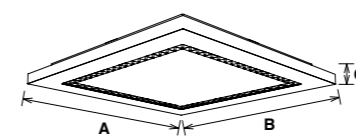

JAL38 Ceiling light

JAL38 Anti-glare square ceiling light adopts multi-louver reflectors, effectively reduces glare index(UGR) to protecting human eyes. High luminous efficiency, 94-V0 fire-rated PC material housing and fast connection terminal design make it to be widely used in various lighting applications. Microwave Sensor and Triac dimmable function are available.

- 100° IP40
- DIM ((••))
- AC 200-240V PF≥0.9 CRI≥80
- SAA RoHS CE

Code	Watt	Size(AxBxCmm)	Lumen(±5%)	N.W/pc(kgs)	Q'ty/CTN
JAL38-10-12W	12W	250x250x33	1560lm	0.66	20PCS
JAL38-12-15W	15W	300x300x33	1890lm	0.90	10PCS
JAL38-16-25W	25W	400x400x33	3050lm	1.58	10PCS

CCT — 3000K 4000K 5000K 5700K

Finish — White