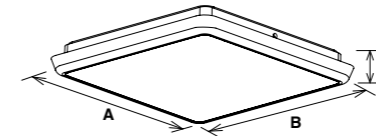

JAL12B Ceiling light

JAL12B is a classical and functional square ceiling light, especially in emergency, sensor, 3CCT changeable (by slide switch or remote control), triac dimmable functions etc. Meanwhile it's with IP54 waterproof design, 10/12/14/16 inch sizes as options, It's ideal luminaire to any indoor applications.

- 120° IP54
- DIM SLIDE SWITCH 3CCT Smart Lighting
- AC 200-240V PF ≥ 0.9 CRI ≥ 80
- SAA RoHS CE CB TÜV Rheinland CERTIFIED