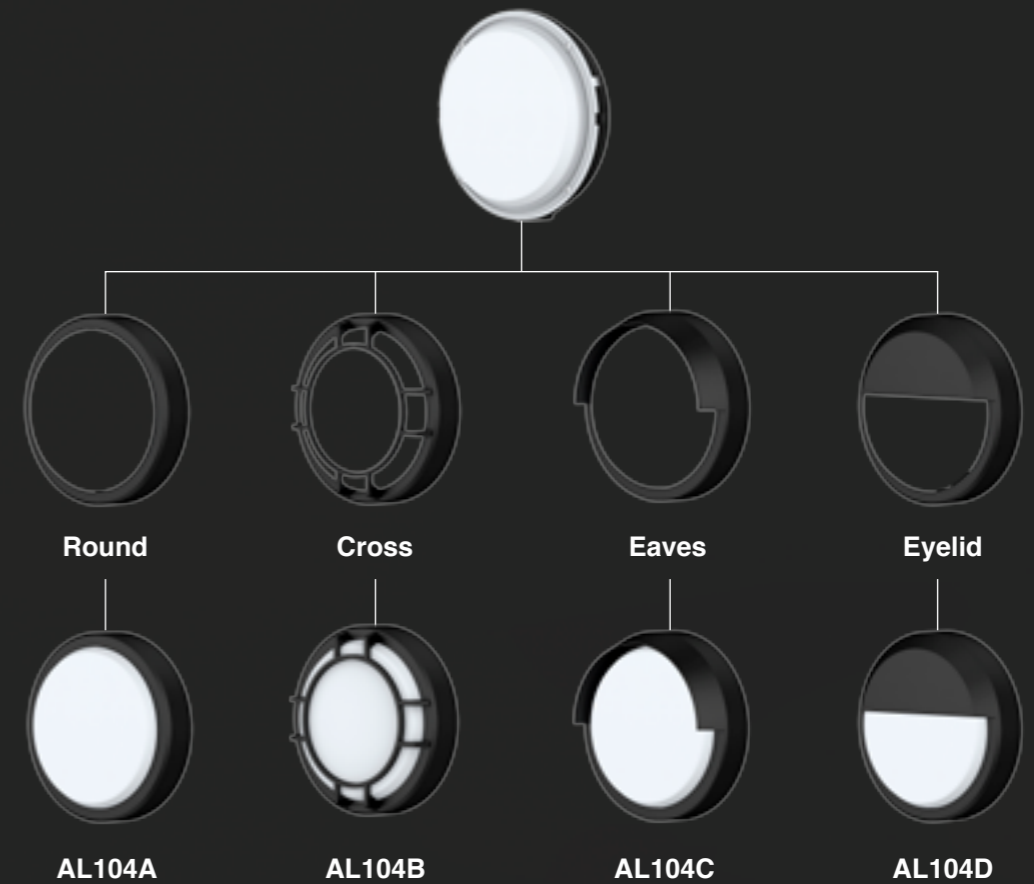

JAL104 Bulkhead

JAL104 is IP65 IK10 bulkhead which adopts Die-casting Aluminum body and 94-V0 fire-rated PC cover. This fixture is with four different trims and provides an alternative to color changeable, sensor and emergency functions. Dali and 0-10V dimming is also available.

- IK10 IP65 110° AC 200-240V
- DIM DALI 0-10V SLIDE SWITCH 3 in 1
- (( ))) Person Adjustable Power Smart Lighting
- AC 200-240V PF ≥ 0.9 CRI ≥ 80
- RoHS CE

Code	Watt	Size(AxBmm)	Lumen(±5%)	N.W/pc(kgs)	Q'ty/CTN
JAL104A-10-15W	15W	Ø250X63	1750lm	1.05	10PCS
JAL104B-10-15W	15W	Ø250X68	1500lm	1.15	10PCS
JAL104C-10-15W	15W	Ø250X83	1600lm	1.19	10PCS
JAL104D-10-15W	15W	Ø250X67	1100lm	1.38	10PCS
JAL104A-12-25W	25W	Ø300X63	3000lm	1.58	6PCS
JAL104B-12-25W	25W	Ø300X68	2150lm	1.69	6PCS
JAL104C-12-25W	25W	Ø300X83	2600lm	1.73	6PCS
JAL104D-12-25W	25W	Ø300X67	1900lm	2.05	6PCS

CCT — 3000K 4000K 5000K 5700K

Finish — White Black

FOUR DIFFERENT TRIMS