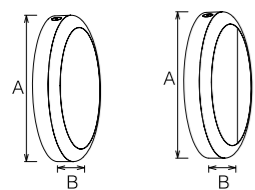

JAL55 Bulkhead

JAL55 is a ceiling light which comes with multifunctions, triac dimmable, emergency, sensor, color switchable, wattage switchable. Its cover can be circular and semi-circular diffuser to create different lighting effect, IP54 and IP65 optional.

- ▶
- ▶
- ▶
- ▶

Code	Watt	Size(AxBmm)	Lumen(±5%)	N.W/pc(kgs)	Q'ty/CTN
JAL55-12-15W	15W	Ø300x60	1480lm	0.96	6PCS

CCT — 3000K 4000K 5000K 5700K

Finish — White Black