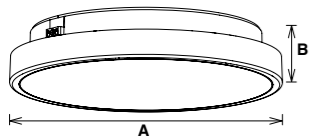

JAL85 Ceiling light

JAL85 is an economic and integrated slim design ceiling light with high luminous flux; Waterproof function (IP54) expand the application area; Presser device makes the installation easier; Triac dimmable, Color switchable combines dimmable both available.

- ▶

Code	Watt	Size(AxBmm)	Lumen(±5%)	N.W/pc(kgs)	Q'ty/CTN
JAL85-10-12W	12W	Ø250x64	1060lm	0.50	20PCS
JAL85-12-15W	15W	Ø300x66.5	1820lm	0.70	10PCS
JAL85-16-25W	25W	Ø400x69	2600lm	1.14	10PCS

CCT 3000K 4000K 5000K 5700K **Finish** White Black Silver