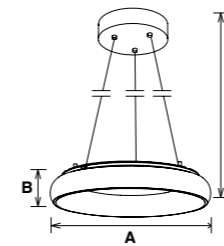

JAL24B Ceiling light

JAL24B is with hollow shape, curved light direction and suspended installation design, the circular light output offers a magic 3D effect; rotate buckle on the base to make installation easier and faster, it's very suitable for leisure location.

- 120°
- IP40
- DIM
- AC 100-277V
- AC 200-240V
- PF ≥ 0.9
- CRI ≥ 80
- SAA
- RoHS
- CE
- CB

Code	Watt	Size(AxBxCmm)	Lumen(±5%)	N.W/pc(kgs)	Q'ty/CTN
JAL24B-12-18W	18W	Ø298x50x1525	1450lm	0.87	10PCS
JAL24B-12-25W	25W	Ø298x50x1525	2000lm	0.87	10PCS
JAL24B-16-35W	35W	Ø400x67x1542	3100lm	1.55	6PCS

CCT — 3000K 4000K 5000K 5700K   Finish — White Black Silver