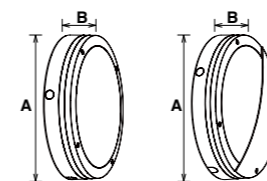

JAL91E Bulkhead

JAL91E LED ceiling light with modular design which adopts high lumen SMD LED, fire-rated material. It has a wide lighting area with down lighting and side lighting. IP65 and IK10 are suitable for outdoor application. Multiple functions: interchangeable CCT and power, adjustable sensor, emergency. And DALI/0-10V/Triac dimmable are available.

- 110° Beam Angle
- IP65 Protection
- DIM, DALI, 0-10V, SLIDE SWITCH, Wireless, Adjustable Power
- AC 200-240V, PF≥0.9, CRI≥80
- SAA, RoHS, CE, TÜV

Code	Watt	Size(AxBmm)	Lumen(±5%)	N.W/pc(kgs)	Q'ty/CTN
JAL91E-11-12W(Circular)	15W	Ø275x67	1150lm	0.92	12PCS
JAL91E-11-18W(Circular)	18W	Ø275x67	1650lm	0.92	12PCS
JAL91E-11-25W(Circular)	25W	Ø275x67	2250lm	0.92	12PCS
JAL91E-11-12W(Semicircle)	12W	Ø275x68	750lm	0.95	12PCS
JAL91E-11-18W(Semicircle)	18W	Ø275x68	1100lm	0.95	12PCS
JAL91E-11-25W(Semicircle)	25W	Ø275x68	1550lm	0.95	12PCS

CCT 3000K 4000K 5000K 5700K

Finish White Black