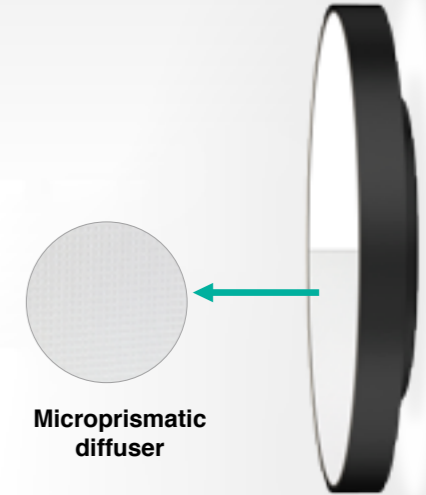

CCT — 3000K — 4000K — 5000K — 5700K

Finish — White Black

Steel wire suspension

Wire harness suspension

Pendant rod suspension

Microprismatic
diffuser

Wall mounted
(Indirect lighting)

Wall mounted
(Direct lighting)

JAL24A Ceiling light

JAL24A is with hollow shape and curved light direction design, the circular light output offers a magic 3D effect; rotate buckle on the base to make installation easier and faster, it's very suitable for leisure location.