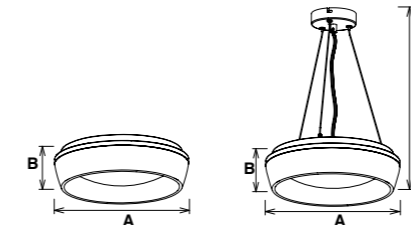

- ▶
- ▶
- ▶
- ▶

Code	Watt	Size(AxBxCmm)	Lumen(±5%)	N.W/pc(kgs)	Q'ty/CTN
JAL42-6-12W	12W	160x160x62	940lm	0.56	24PCS

CCT — 3000K 4000K 5000K 5700K Finish — White Black Gray

JAL48 Ceiling light

JAL48 is a luxurious decorative ceiling light which with faceted transparent cover, Tri-CCT changeable and dimmable function. surface mount and pendant install available.