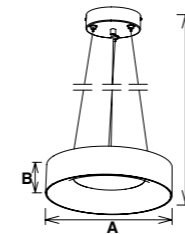

JAL41B Ceiling light

JAL41B ceiling light (full PC) adopts elegant and concave design, it makes the luminous surface compact and with magic 3D effects. Surface mounted and suspended installation are also optional, equipped with rotating lamp fixture, makes the surface mounted installation much easier.

- ▶
- ▶
- ▶
- ▶

Code	Watt	Size(AxBxCmm)	Lumen(±5%)	N.W/pc(kgs)	Q'ty/CTN
JAL41B-12-18W	18W	Ø300x71x1200	1710lm	1.53	4PCS
JAL41B-16-25W	25W	Ø400x71x1200	2370lm	1.86	4PCS

CCT — 3000K 4000K 5000K 5700K   Finish — White Black Silver