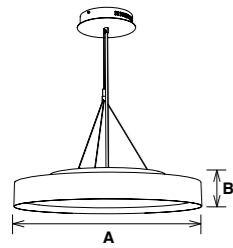

CCT — 3000K 4000K 5000K 5700K **Finish** — White Black Silver

Flat

Curved
(Recessed)

JAL99 Ceiling light

JAL99 ceiling light is with AL6063 aluminum housing, SMD LED chips and Opal or Microprismatic diffuser. Size options: 400mm, 600mm, 800mm, 1000mm. It can do CCT adjustable and wattage adjustable, multiple installation ways available as surface mounted, recessed, Suspended. It is with Osram flicker free driver, DALI 2.0 with push dim available.