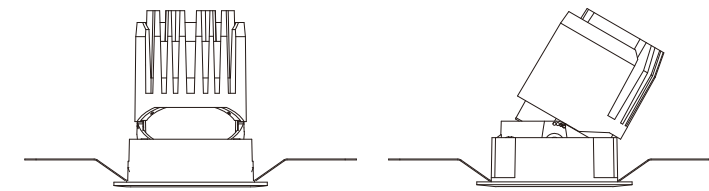

EDGE II

Glare-less Down Light

EDGE II
Glare-less Down Light.

THE HOSPITALITY LUMINAIRE

This glare-free fixture family allows architects and designers to work with different lighting applications. Thanks to precise engineering, the use of superior reflector materials and various glare control accessories, the EDGE II fixtures guarantee maximum visual comfort and optimal optic performance. The miniature design with clean sightlines make people focus on the light instead of the luminaire.