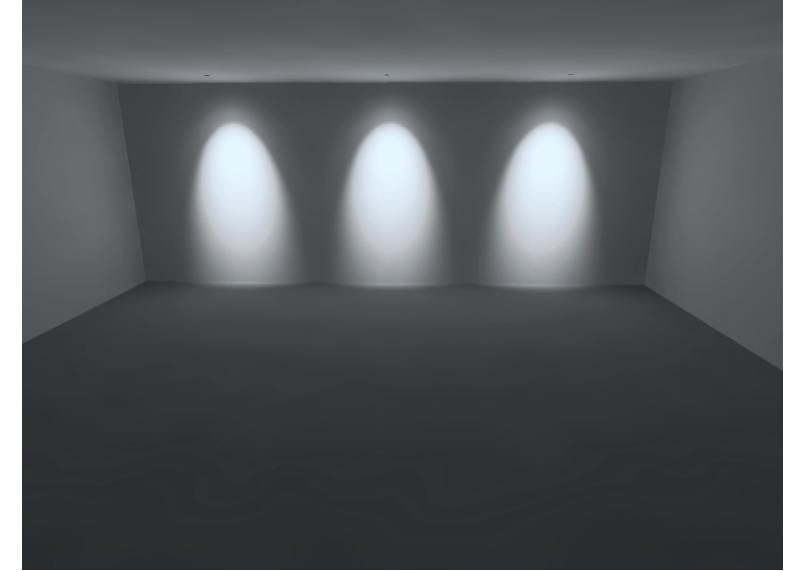

EDGE II

Glare-less Down Light

EDGE II
Glare-less Down Light.

THE HOSPITALITY LUMINAIRE

This glare-free fixture family allows architects and designers to work with different lighting applications. Thanks to precise engineering, the use of superior reflector materials and various glare control accessories, the EDGE II fixtures guarantee maximum visual comfort and optimal optic performance. The miniature design with clean sightlines make people focus on the light instead of the luminaire.

Every lighting task requires specific lighting tools. For this reason, we offer lighting experts different light distributions and beam shapes. Beside the spot reflectors, you can also find wallwasher from our multi-functional EDGE II family. It is equipped with a specially developed wallwasher reflector for efficient and uniform illumination on the wall from floor to ceiling. To obtain the best result, follow the recommended spacing and set out from the wall.

Adjustable

This 30° adjustable family is a versatile accent lighting solution. The tilt mechanism which allows the luminaire to be angled up to 30° makes it an ideal choice for emphasizing of individual objects or architectural elements. The locator holes on each luminaire enables precise beam alignment for multiple fixtures.