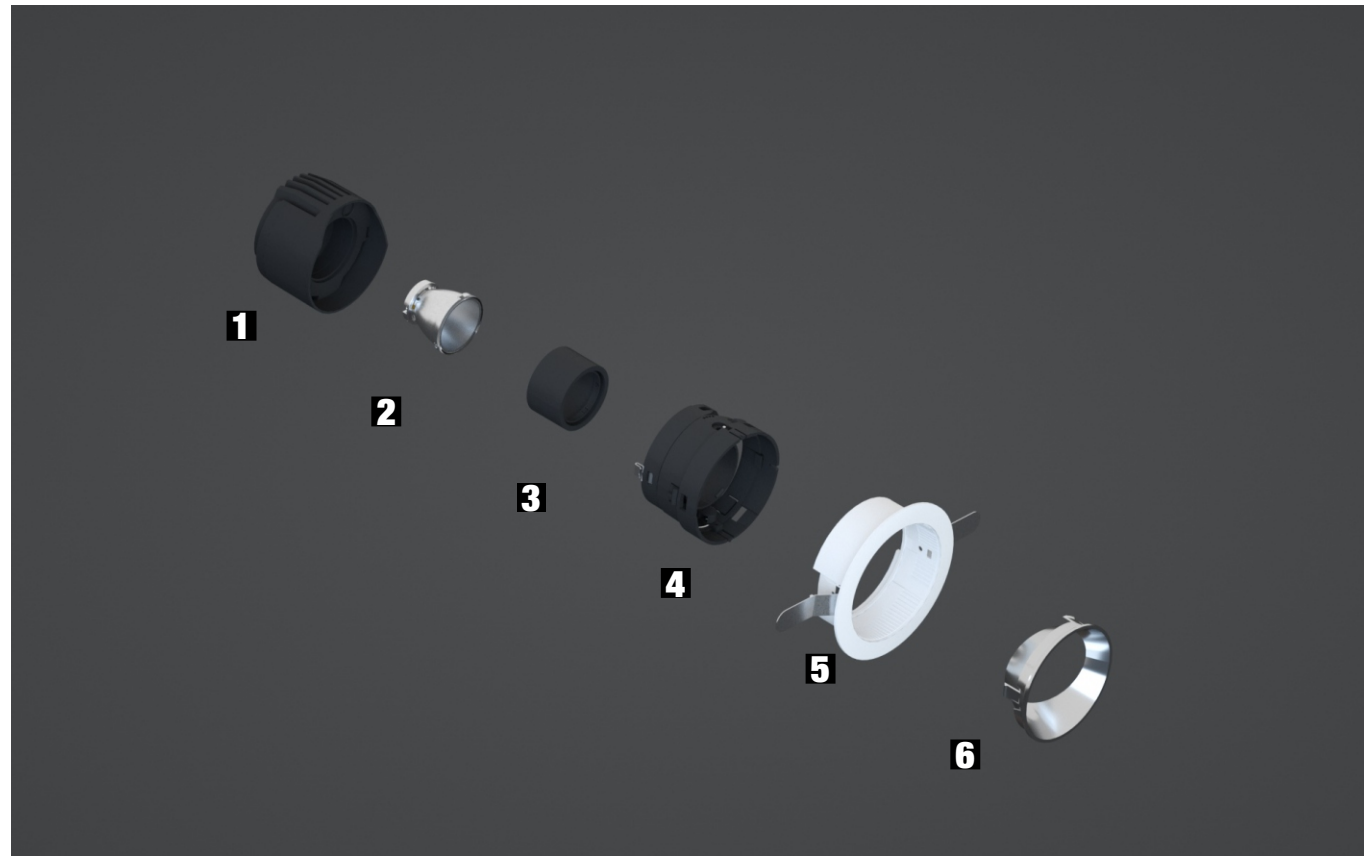

Trim

Trimless

55

75

95

55

75

95

EDGE II trim version comes with minimal sightline only 5mm, which draws no attention to the frame but to the light.

EDGE II trimless version gives you a very clean ceiling, it maximizes the eye comfort and minimizes the visual impact.

EDGE II Lighting System Accessories

- 1** LED Module
- 2** Reflector
- 3** Reflector holder
- 4** Ring
- 5** Trim
- 6** Anti-glare reflector

4 Ring	 Fixed	 Adjustable				
5 Trim	 Trim	 Trimless	 Trim	 Trimless		
6 Reflector	 Fixed	 Adjustable	 Fixed	 Adjustable		
	 Wall Washer	 Wall Washer				
6 Color	 Charm Gold	 Bright Black	 Matte White	 Matte Black	 Flax Silver	 Blinding Black
Accessories	 Elliptical hole	 Pin hole				
	 Honeycomb	 Oval diffuser	 Soft beam diffuser			

Adjustable

This 30° adjustable family is a versatile accent lighting solution. The tilt mechanism which allows the luminaire to be angled up to 30° makes it an ideal choice for emphasizing of individual objects or architectural elements. The locator holes on each luminaire enables precise beam alignment for multiple fixtures.