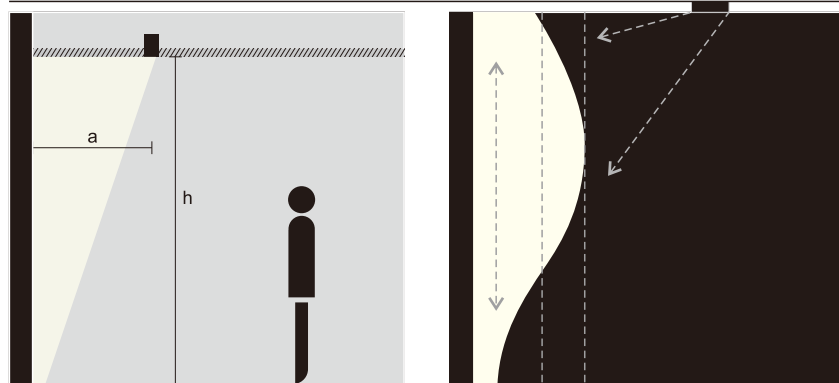

EDGE II trim version comes with minimal sightline only 5mm, which draws no attention to the frame but to the light.

EDGE II trimless version gives you a very clean ceiling, it maximizes the eye comfort and minimizes the visual impact.

Installation Instruction

The distance from the fixture to the wall(a) is generally 1/3 of the height of the wall(h) and the distance between the fixtures(d) is 0.8 meters, achieving a very uniform wall washing effect.