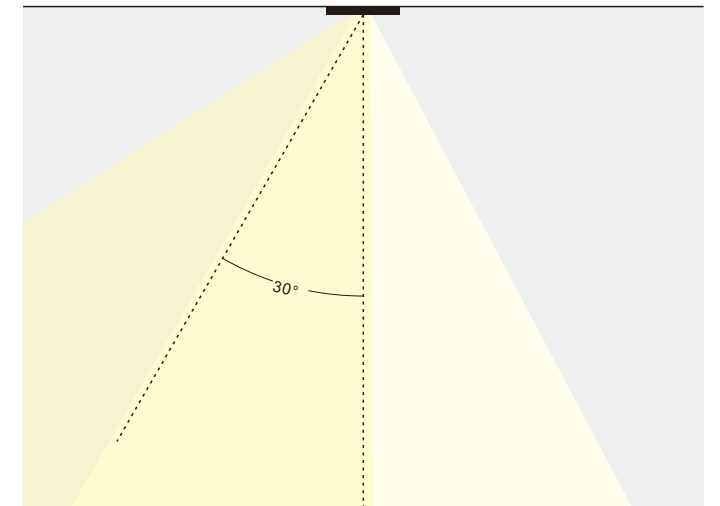

Adjustable

This 30° adjustable family is a versatile accent lighting solution. The tilt mechanism which allows the luminaire to be angled up to 30° makes it an ideal choice for emphasizing of individual objects or architectural elements. The locator holes on each luminaire enables precise beam alignment for multiple fixtures.