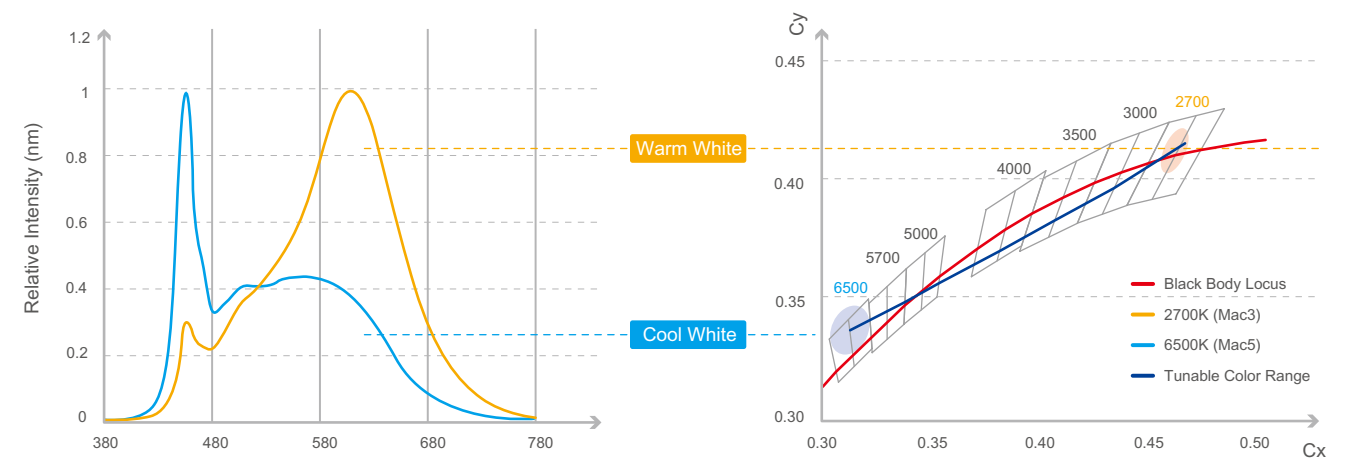

Perfect Ambience Created by Light

Tunable lighting enriches your life more than ever through superb optimizations

Wide Range of Color Temperature
From 2700K through 6500K white color tunable