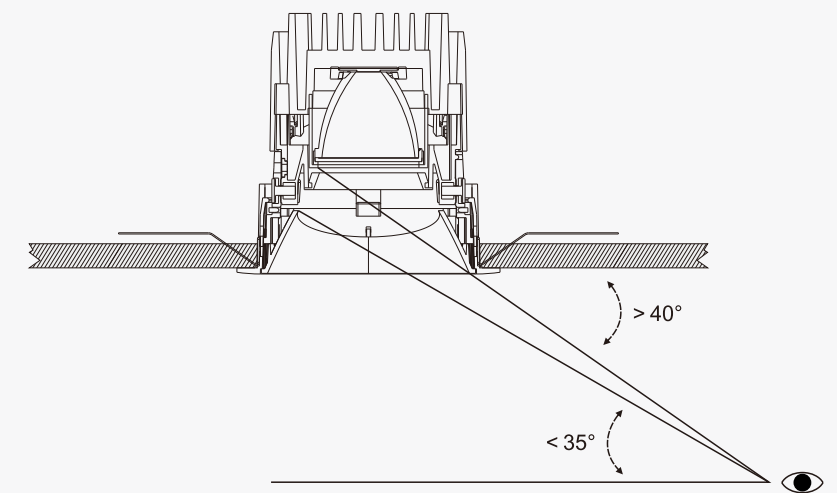

UGR<6

Light source, deep hiding, anti
dazzle the whole series of
products have excellent anti
glare effect, with the shading
angle greater than 40° and
UGR less than 6