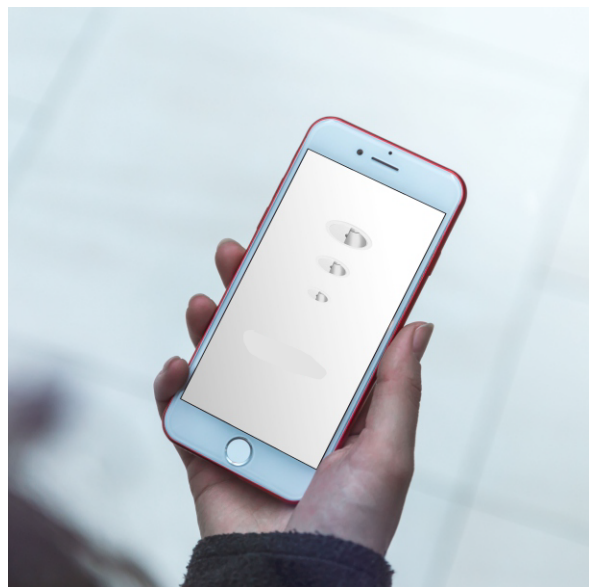

Adjustable

This 30° adjustable family is a versatile accent lighting solution. The tilt mechanism which allows the luminaire to be angled up to 30° makes it an ideal choice for emphasizing of individual objects or architectural elements. The locator holes on each luminaire enables precise beam alignment for multiple fixtures.

Play with your light

Light sets atmosphere in different life scenarios whenever in shopping, work, listening to music, watching TV, receiving a visitor, with family or even when tasting whiskey, adjust the brightness or tune the color of different lights may bring you different motions and feelings in need. Play with our smart EDGE II lighting system to achieve whatever atmosphere you desire in daily life. You can easily do this by using either your smart phone or a remote controller by simply pressing the button. CASAMBI, DALI, Phase-cut, Knob Dimming are all included in this smart lighting system.