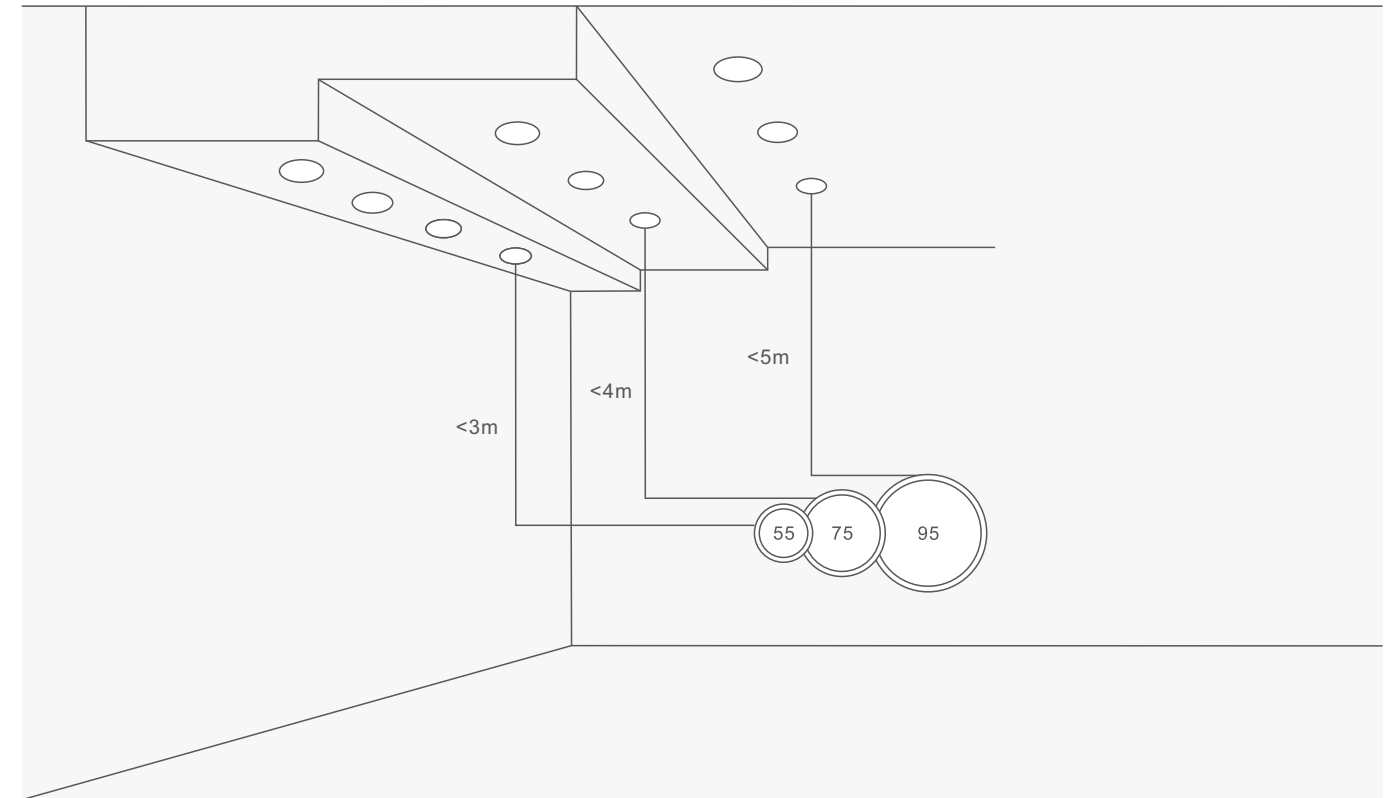

Installation Instruction