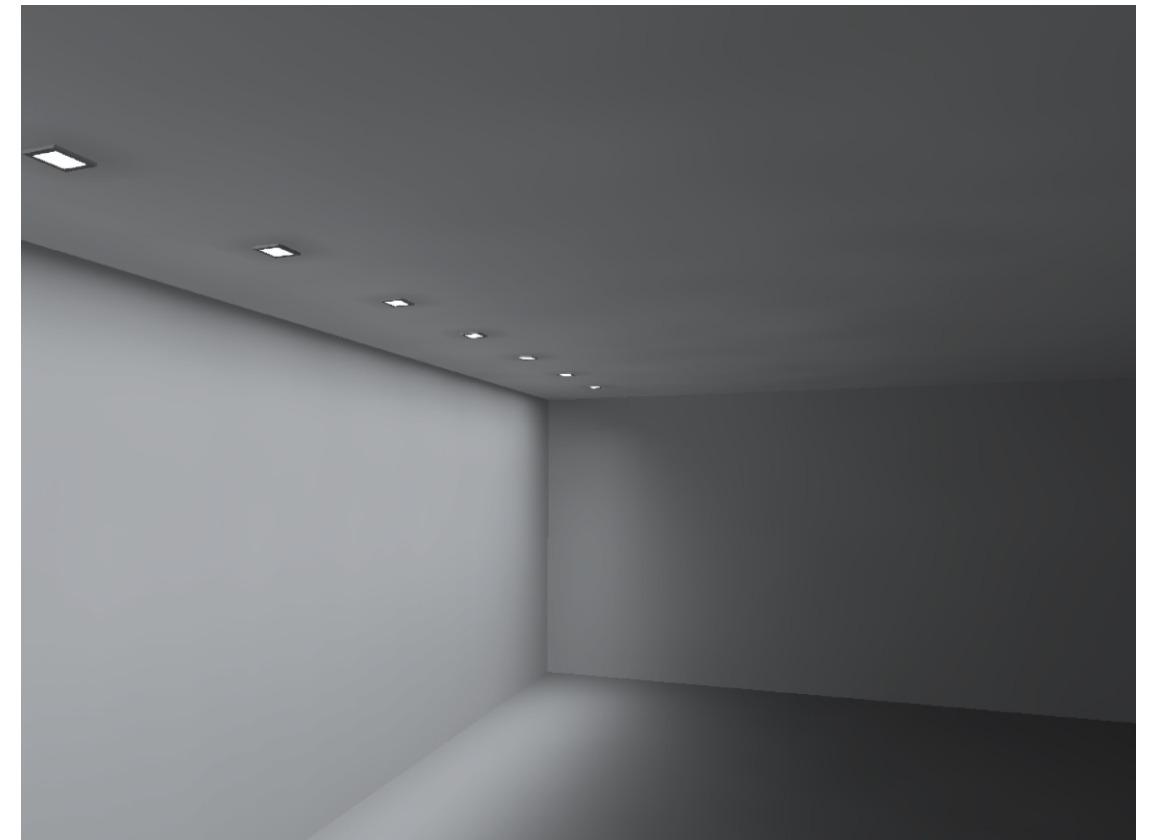

EDGE II Wall Washer