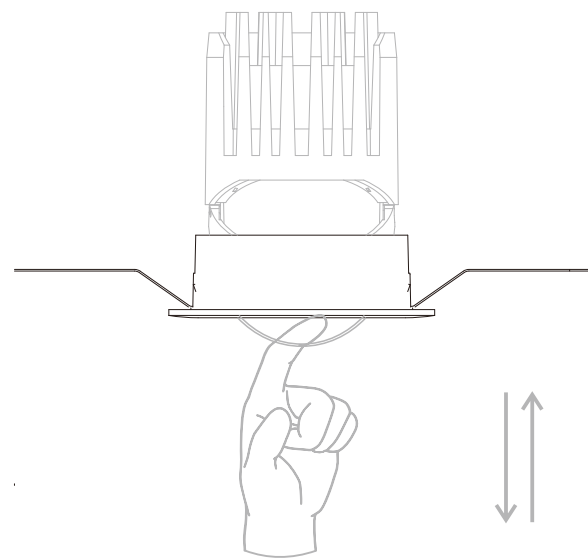

EDGE II Lighting System Accessories

- 1** LED Module
- 2** Reflector
- 3** Reflector holder
- 4** Ring
- 5** Trim
- 6** Anti-glare reflector

4 Ring	 Fixed	 Adjustable				
5 Trim	 Trim	 Trimless	 Trim	 Trimless		
6 Reflector	 Fixed	 Adjustable	 Fixed	 Adjustable		
	 Wall Washer	 Wall Washer				
6 Color	 Charm Gold	 Bright Black	 Matte White	 Matte Black	 Flax Silver	 Blinding Black
Accessories	 Elliptical hole	 Pin hole				
	 Honeycomb	 Oval diffuser	 Soft beam diffuser			

Installation Instruction

Φ55mm

9W

Φ75mm

11W/13W

Φ95mm

15W/20W

EDGE II Wall Washer

Installation Instruction

The distance from the fixture to the wall(a) is generally 1/3 of the height of the wall(h) and the distance between the fixtures(d) is 0.8 meters, achieving a very uniform wall washing effect.