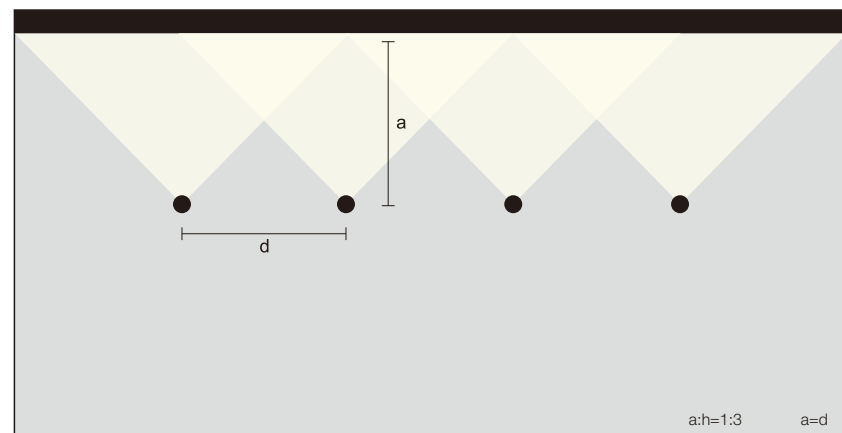

Every lighting task requires specific lighting tools. For this reason, we offer lighting experts different light distributions and beam shapes. Beside the spot reflectors, you can also find wallwasher from our multi-functional EDGE II family. It is equipped with a specially developed wallwasher reflector for efficient and uniform illumination on the wall from floor to ceiling. To obtain the best result, follow the recommended spacing and set out from the wall.