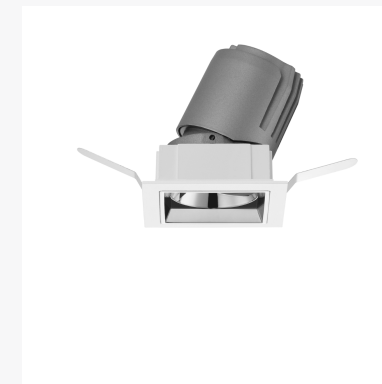

REG2075AS

11W	(lm)		
	2700K	3000K	4000K
20°	676	727	819
31°	680	731	824
40°	719	773	872