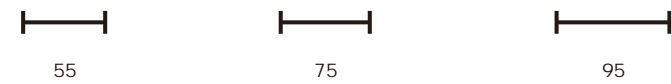

Trim

Trimless

55

75

95

55

75

95

EDGE II trim version comes with minimal sightline only 5mm, which draws no attention to the frame but to the light.

EDGE II trimless version gives you a very clean ceiling, it maximizes the eye comfort and minimizes the visual impact.