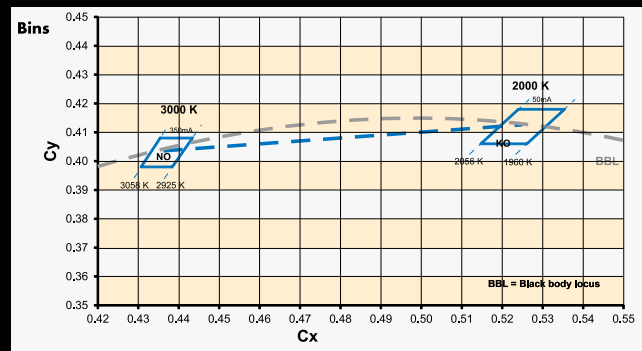

EDGE II Warm Dimming

2000K | 3000K

COLOUR TUNING BY DIM LEVEL
 - 50 mA: 2000 K
 - 350 mA: 3000 K

NARROW COLOUR TOLERANCES:
 3 STEP MacAdam

HIGH COLOUR RENDERING INDEX:
 CRI > 90

COMPACT SHAPE
 - 13.5 x 13.5 mm
 - LES: Ø 10 mm