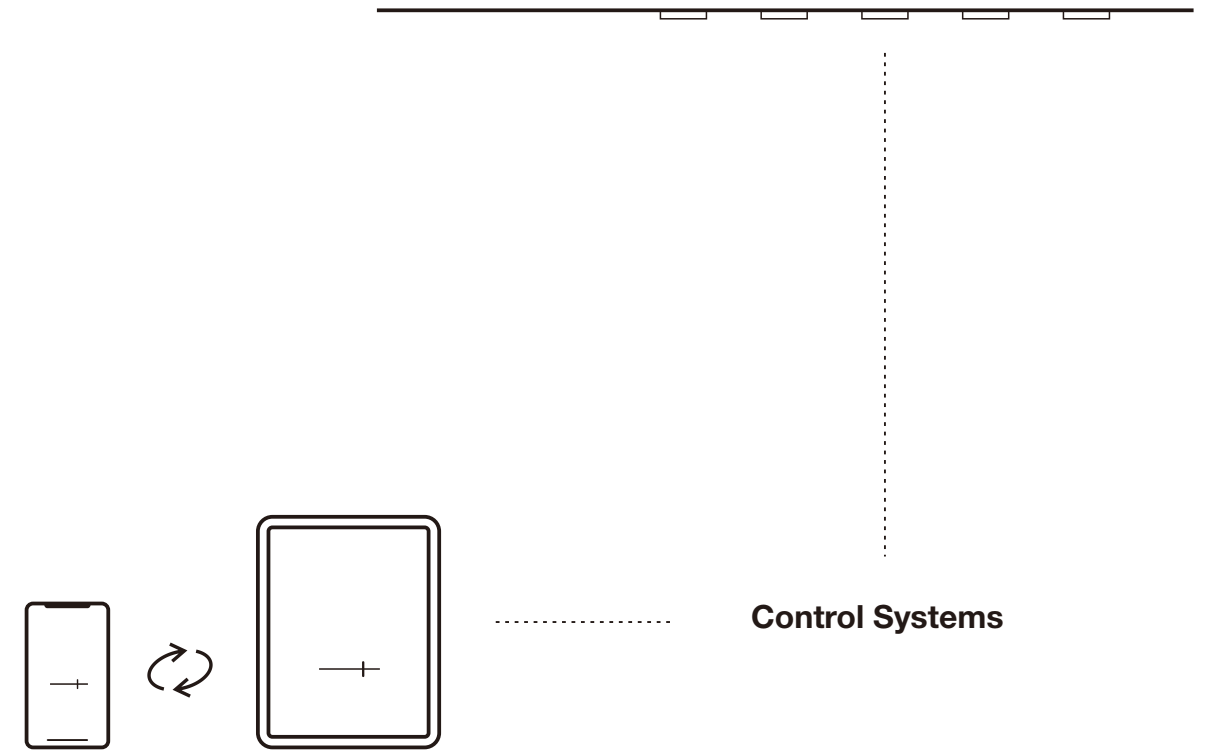

Play with your light

Light sets atmosphere in different life scenarios whenever in shopping, work, listening to music, watching TV, receiving a visitor, with family or even when tasting whiskey, adjust the brightness or tune the color of different lights may bring you different motions and feelings in need. Play with our smart EDGE II lighting system to achieve whatever atmosphere you desire in daily life. You can easily do this by using either your smart phone or a remote controller by simply pressing the button. CASAMBI, DALI, Phase-cut, Knob Dimming are all included in this smart lighting system.