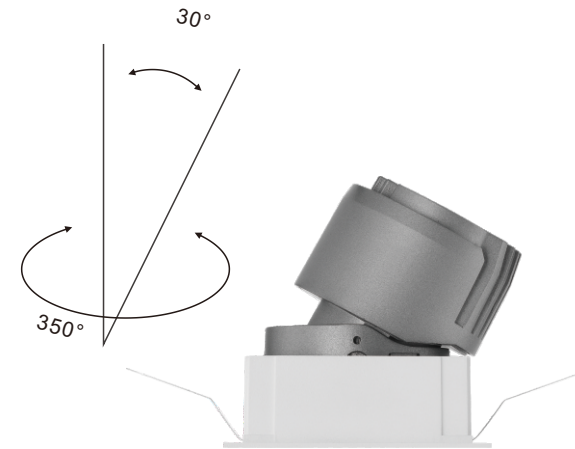

Every lighting task requires specific lighting tools. For this reason, we offer lighting experts different light distributions and beam shapes. Beside the spot reflectors, you can also find wallwasher from our multi-functional EDGE II family. It is equipped with a specially developed wallwasher reflector for efficient and uniform illumination on the wall from floor to ceiling. To obtain the best result, follow the recommended spacing and set out from the wall.

Fixed

Featured with uniform light and glare-free illumination, combined with a vast range of options including different beams, colours temperatures, outputs, CRI and colour finishes, glare control accessories, all these together make it a truly versatile architectural lighting tool. The replaceable light engine with a pull-ring makes it a unique product which protects the ceiling during maintenance.

Adjustable

This 30° adjustable family is a versatile accent lighting solution. The tilt mechanism which allows the luminaire to be angled up to 30° makes it an ideal choice for emphasizing of individual objects or architectural elements. The locator holes on each luminaire enables precise beam alignment for multiple fixtures.