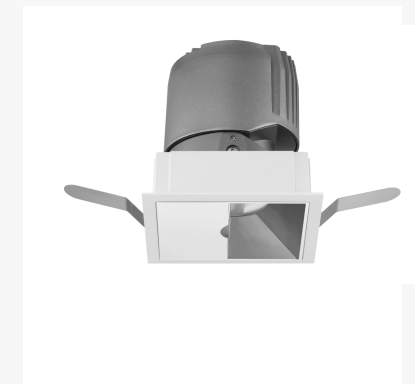

REG2075WS

11W	(lm)		
	2700K	3000K	4000K
S	368	391	408
M	456	485	561
F	424	451	468