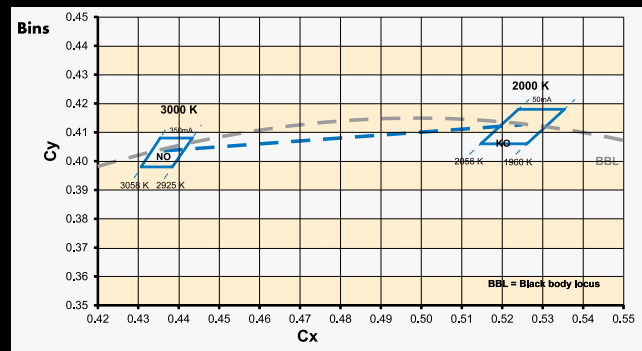

COLOUR TUNING BY DIM LEVEL
- 50 mA: 2000 K
- 350 mA: 3000 K

NARROW COLOUR TOLERANCES:
3 STEP MacAdam

HIGH COLOUR RENDERING INDEX:
CRI > 90

COMPACT SHAPE
- 13.5 x 13.5 mm
- LES: Ø 10 mm