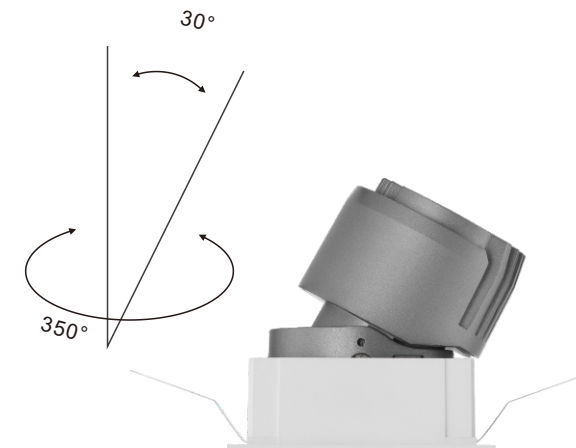

Every lighting task requires specific lighting tools. For this reason, we offer lighting experts different light distributions and beam shapes. Beside the spot reflectors, you can also find wallwasher from our multi-functional EDGE II family. It is equipped with a specially developed wallwasher reflector for efficient and uniform illumination on the wall from floor to ceiling. To obtain the best result, follow the recommended spacing and set out from the wall.

## Adjustable

This 30° adjustable family is a versatile accent lighting solution. The tilt mechanism which allows the luminaire to be angled up to 30° makes it an ideal choice for emphasizing of individual objects or architectural elements. The locator holes on each luminaire enables precise beam alignment for multiple fixtures.