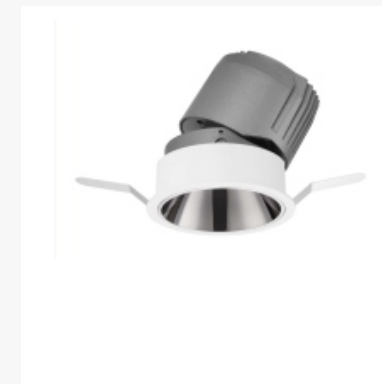

REG2075AR

11W	(lm)		
	2700K	3000K	4000K
20°	676	727	819
31°	680	731	824
40°	719	773	872