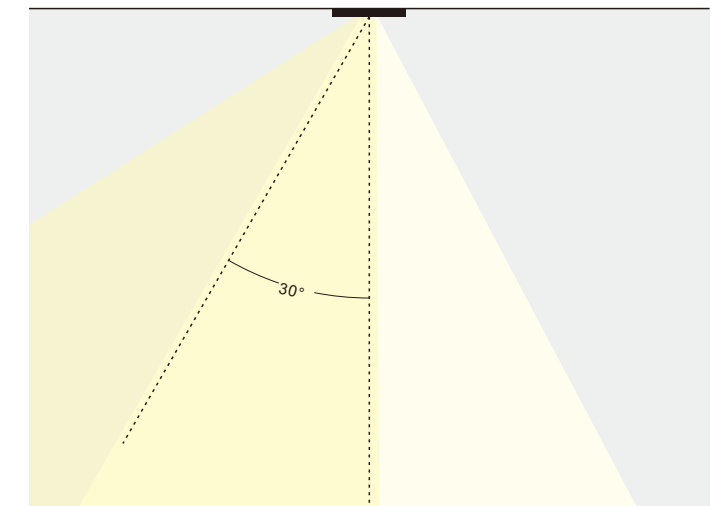

This 30° adjustable family is a versatile accent lighting solution. The tilt mechanism which allows the luminaire to be angled up to 30° makes it an ideal choice for emphasizing of individual objects or architectural elements. The locator holes on each luminaire enables precise beam alignment for multiple fixtures.