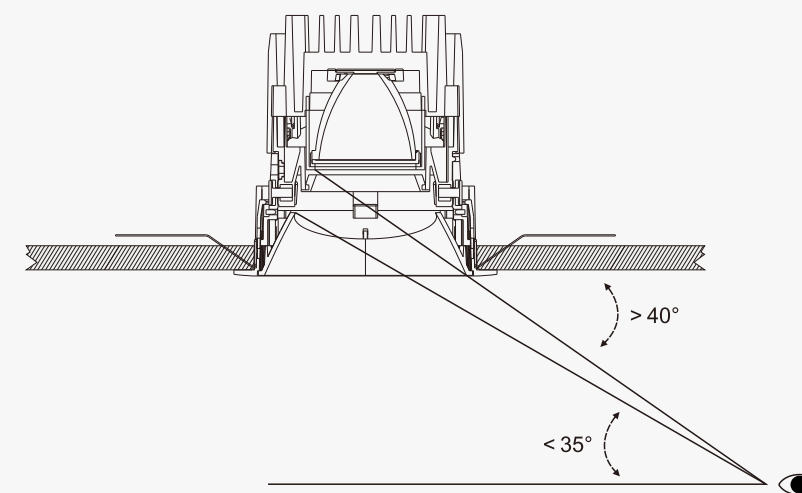

UGR<6

Light source, deep hiding, anti
dazzle the whole series of
products have excellent anti
glare effect, with the shading
angle greater than 40° and
UGR less than 6