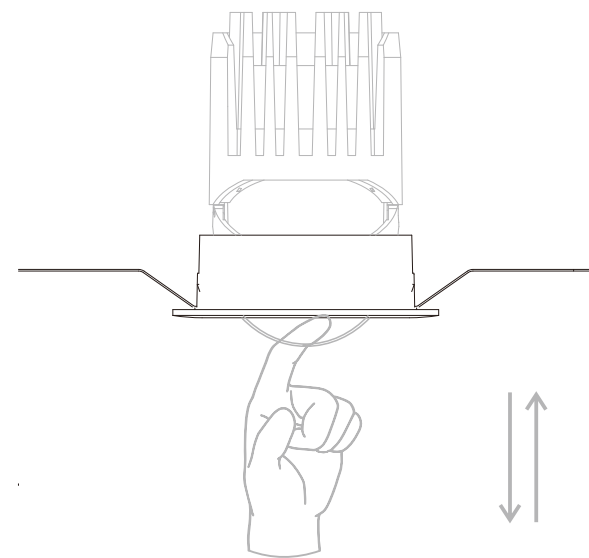

Ceiling-Care