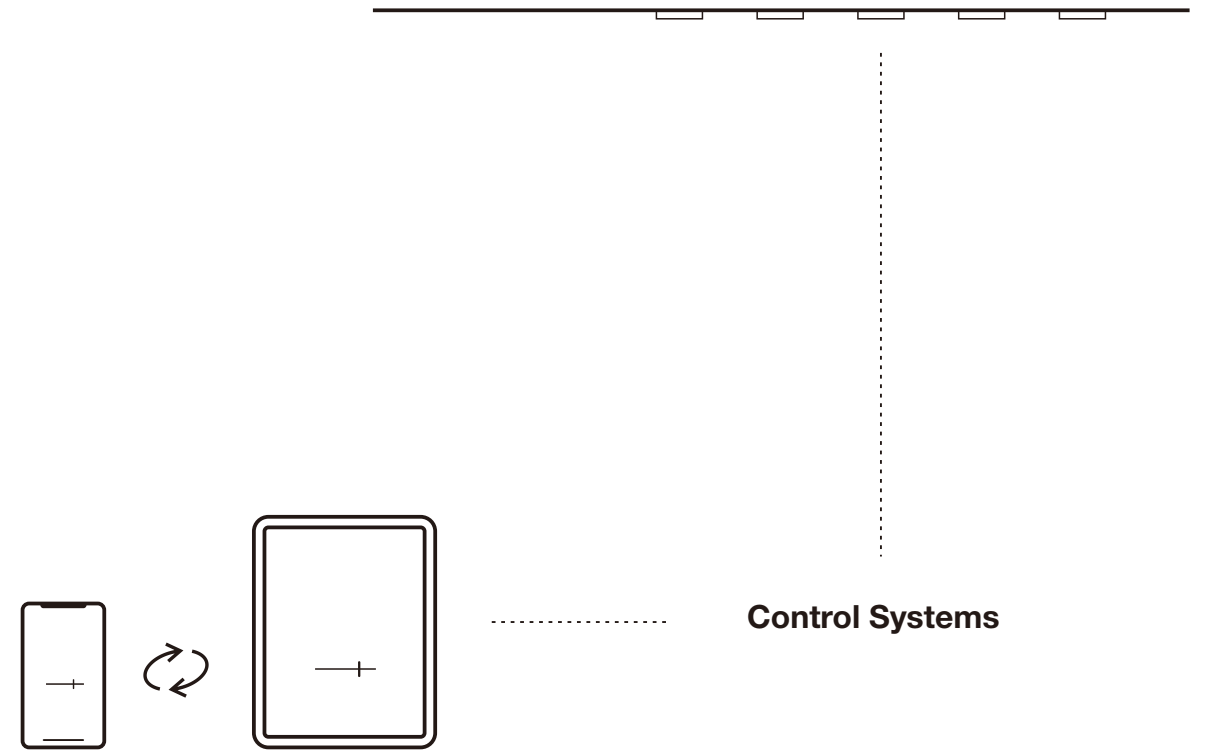

## Installation Instruction

The distance from the fixture to the wall(a) is generally 1/3 of the height of the wall(h) and the distance between the fixtures(d) is 0.8 meters, achieving a very uniform wall washing effect.

## Adjustable

This 30° adjustable family is a versatile accent lighting solution. The tilt mechanism which allows the luminaire to be angled up to 30° makes it an ideal choice for emphasizing of individual objects or architectural elements. The locator holes on each luminaire enables precise beam alignment for multiple fixtures.

# Play with your light

Light sets atmosphere in different life scenarios whenever in shopping, work, listening to music, watching TV, receiving a visitor, with family or even when tasting whiskey, adjust the brightness or tune the color of different lights may bring you different motions and feelings in need. Play with our smart EDGE II lighting system to achieve whatever atmosphere you desire in daily life. You can easily do this by using either your smart phone or a remote controller by simply pressing the button. CASAMBI, DALI, Phase-cut, Knob Dimming are all included in this smart lighting system.