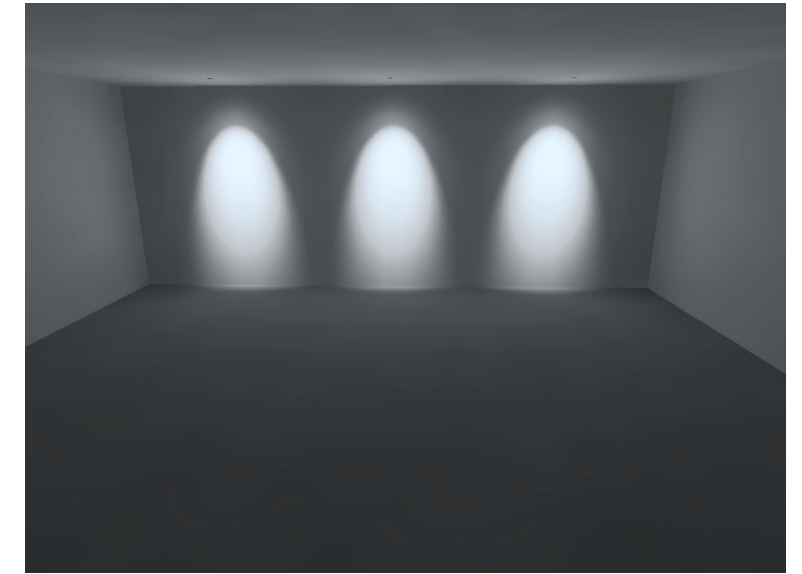

# EDGE II

Glare-less Down Light

**EDGE II**  
Glare-less Down Light.

**THE HOSPITALITY LUMINAIRE**

This glare-free fixture family allows architects and designers to work with different lighting applications. Thanks to precise engineering, the use of superior reflector materials and various glare control accessories, the EDGE II fixtures guarantee maximum visual comfort and optimal optic performance. The miniature design with clean sightlines make people focus on the light instead of the luminaire.

Every lighting task requires specific lighting tools. For this reason, we offer lighting experts different light distributions and beam shapes. Beside the spot reflectors, you can also find wallwasher from our multi-functional EDGE II family. It is equipped with a specially developed wallwasher reflector for efficient and uniform illumination on the wall from floor to ceiling. To obtain the best result, follow the recommended spacing and set out from the wall.

## Adjustable

This 30° adjustable family is a versatile accent lighting solution. The tilt mechanism which allows the luminaire to be angled up to 30° makes it an ideal choice for emphasizing of individual objects or architectural elements. The locator holes on each luminaire enables precise beam alignment for multiple fixtures.