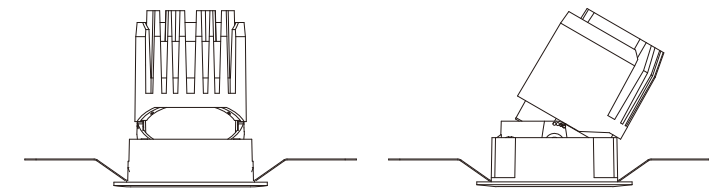

# EDGE II

Glare-less Down Light

**EDGE II**  
Glare-less Down Light.

**THE HOSPITALITY LUMINAIRE**

This glare-free fixture family allows architects and designers to work with different lighting applications. Thanks to precise engineering, the use of superior reflector materials and various glare control accessories, the EDGE II fixtures guarantee maximum visual comfort and optimal optic performance. The miniature design with clean sightlines make people focus on the light instead of the luminaire.