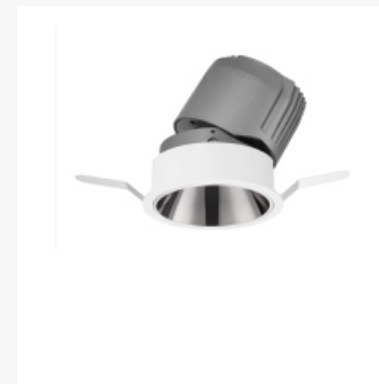

REG2055AR

9W	(lm)		
	2700K	3000K	4000K
20°	460	495	559
30°	503	541	626
40°	532	572	645