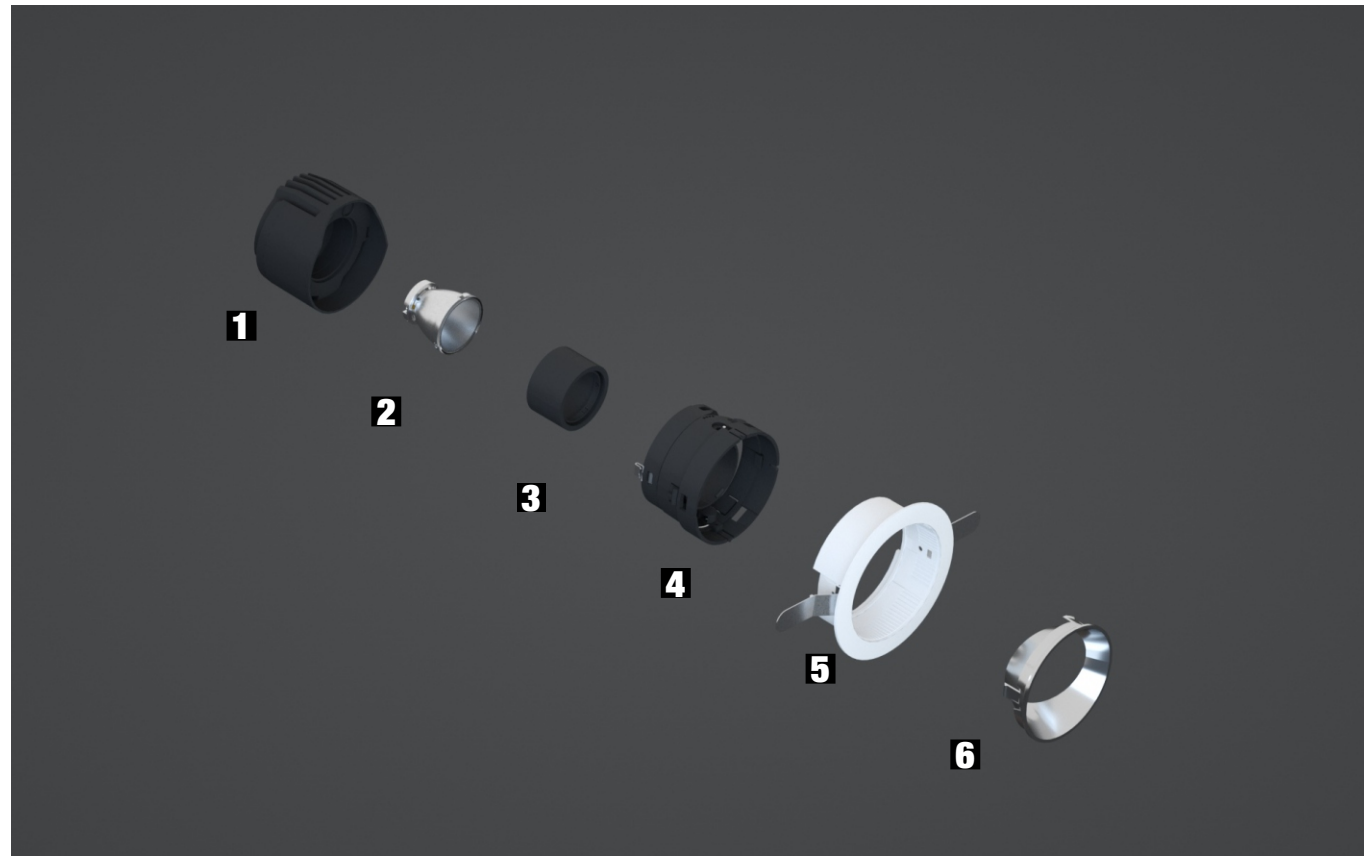

## Trimless

55

75

95

55

75

95

EDGE II trim version comes with minimal sightline only 5mm, which draws no attention to the frame but to the light.

EDGE II trimless version gives you a very clean ceiling, it maximizes the eye comfort and minimizes the visual impact.

# EDGE II Lighting System Accessories

- 1** LED Module
- 2** Reflector
- 3** Reflector holder
- 4** Ring
- 5** Trim
- 6** Anti-glare reflector

<b>4</b> Ring	 Fixed	 Adjustable				
<b>5</b> Trim	 Trim	 Trimless	 Trim	 Trimless		
<b>6</b> Reflector	 Fixed	 Adjustable	 Fixed	 Adjustable		
	 Wall Washer	 Wall Washer				
<b>6</b> Color	 Charm Gold	 Bright Black	 Matte White	 Matte Black	 Flax Silver	 Blinding Black
<b>Accessories</b>	 Elliptical hole	 Pin hole				
	 Honeycomb	 Oval diffuser	 Soft beam diffuser			

## Adjustable

This 30° adjustable family is a versatile accent lighting solution. The tilt mechanism which allows the luminaire to be angled up to 30° makes it an ideal choice for emphasizing of individual objects or architectural elements. The locator holes on each luminaire enables precise beam alignment for multiple fixtures.