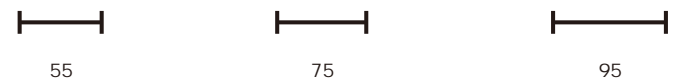

## Trimless

55

75

95

55

75

95

EDGE II trim version comes with minimal sightline only 5mm, which draws no attention to the frame but to the light.