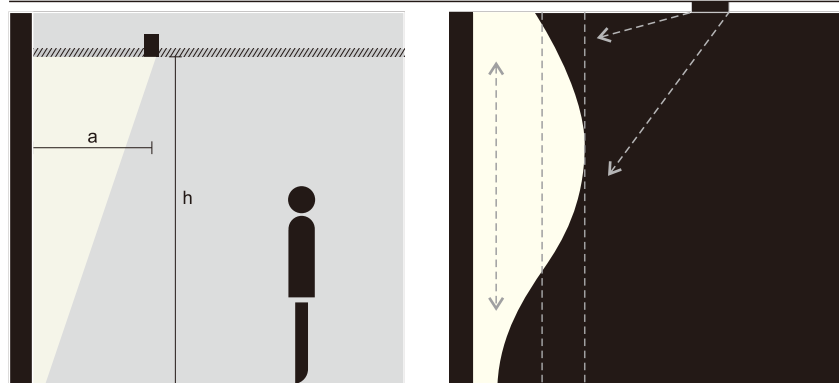

## Installation Instruction

The distance from the fixture to the wall(a) is generally 1/3 of the height of the wall(h) and the distance between the fixtures(d) is 0.8 meters, achieving a very uniform wall washing effect.