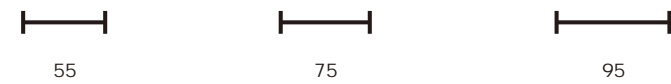

## Trim

## Trimless

55

75

95

55

75

95

EDGE II trim version comes with minimal sightline only 5mm, which draws no attention to the frame but to the light.