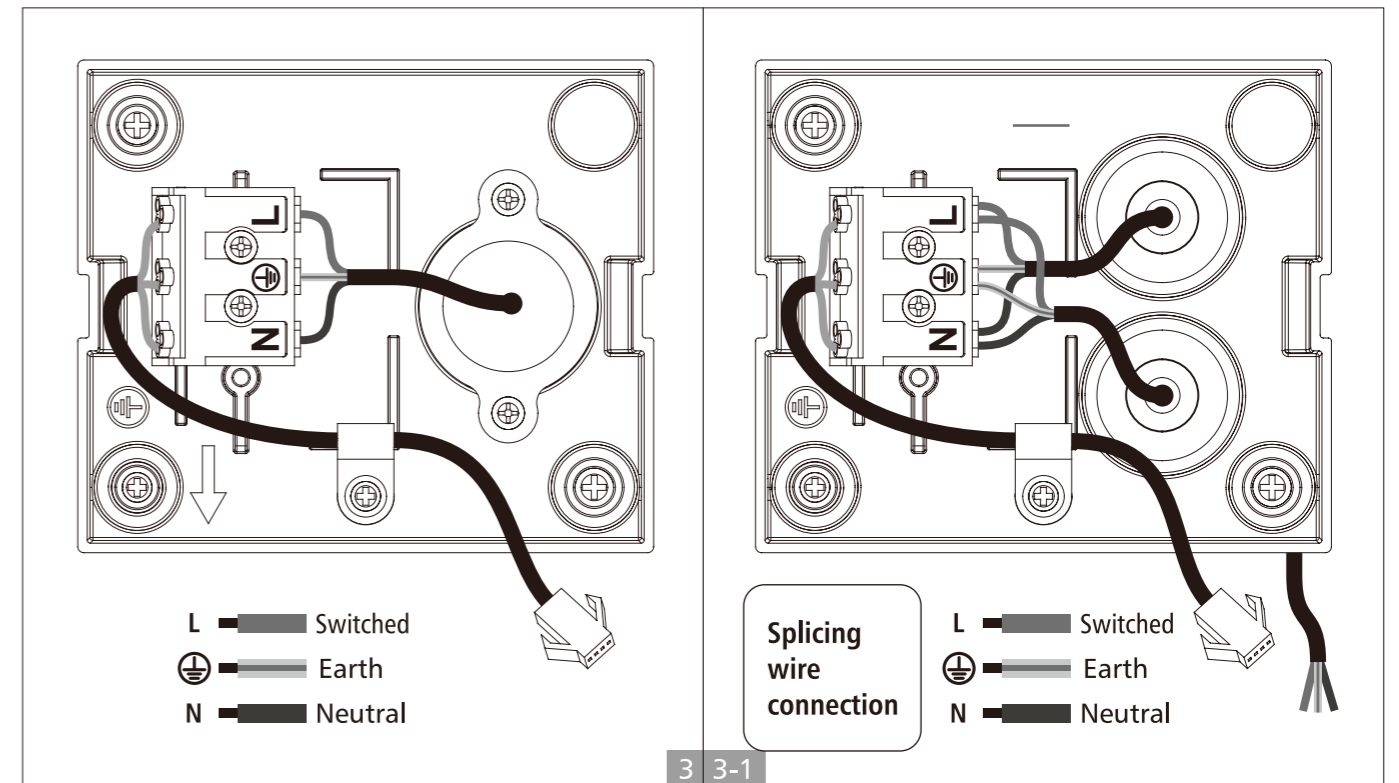

Wall mounted installation