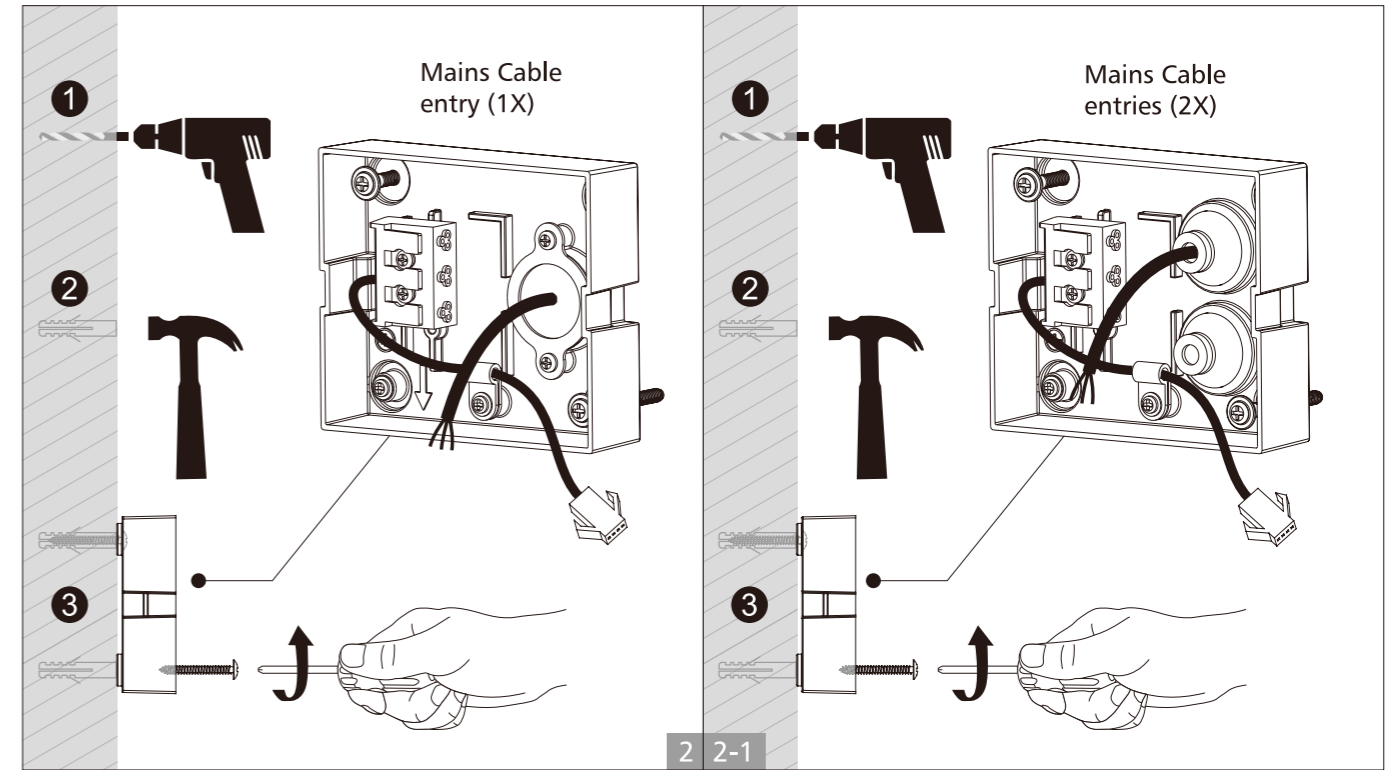

Installation Instruction

WARNING

1. Switch off before installation.
2. Switch on only after complete installation and examination of the circuit.
3. Professional electrician for installation and maintenance only.

Wall mounted installation