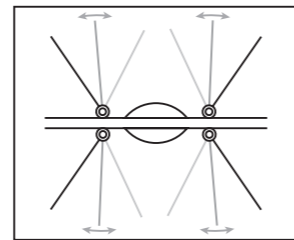

Introduction

JWL20 wall lamp adopts ADC12 aluminum housing which can provide excellent thermal management; it also with unique up and down light functional design ; the beam angle can be adjusted by the flexible aluminum plate.