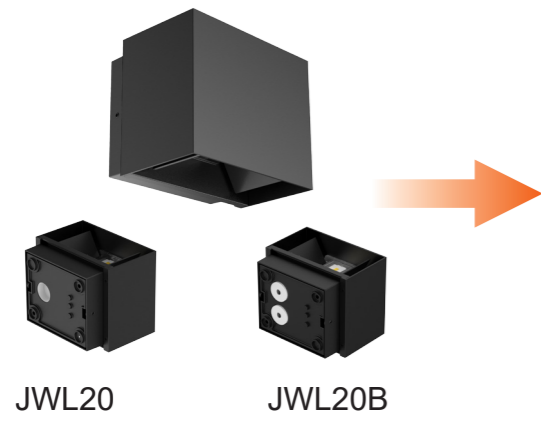

Installation Instruction

WARNING

1. Switch off before installation.
2. Switch on only after complete installation and examination of the circuit.
3. Professional electrician for installation and maintenance only.

Wall mounted installation