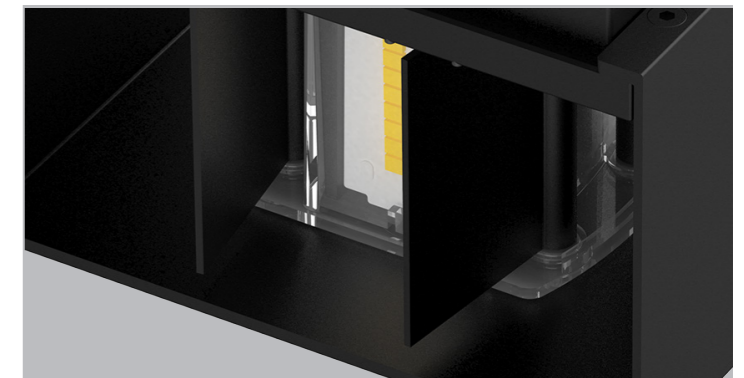

Outdoor Lighting Series
JWL 20

عبدالز

LED Wall Lamp
JWL20 Series

Introduction

JWL20 wall lamp adopts ADC12 aluminum housing which can provide excellent thermal management; it also with unique up and down light functional design ; the beam angle can be adjusted by the flexible aluminum plate.

Features

- IP65 waterproof
- Up and down luminous design.
- Aluminum heat sink provides excellent thermal management
- Environment friendly, without Mercury or any other hazardous substances.

Application Areas

It is designed for indoor and outdoor lighting applications hotel, park, and corridors etc.

JWL20
Mains Cable entry(1×)

JWL20B
Mains Cable entries(2×)

Technical Data Sheet

Code No.	JWL20-10W	JWL20B-10W	JWL20-18W	JWL20B-18W		
Dimension(mm)	120*96.8*100	120*96.8*100	242*97.7*100	242*97.7*100		
Cutout (mm)	-		-			
Watt(W)	10W		18W			
Rated Input Voltage(V)	AC230V		AC230V			
Input Voltage(V)	AC100-240V		AC220-240V			
LED Module Input	DC66-76V					
Light Source	SMD					
SDCM	<6					
CCT(K)	1-CCT: 3000K/4000K/5000K/5700K					
CCT Selection DIP Switch	NO					
Luminous Flux (lm) ±5%	Non-DIM	1-CCT	750~900	750~900	1150~1350	1150~1350
	DIM		-	-	-	-
	Non-DIM	3-CCT	-	-	-	-
	DIM		-	-	-	-
CRI	≥80					
Beam Angle (°)	Adjustable 15°~120°					
UGR	-					
LED Driver	Built-in					
Dimming Option	NO					
Sensor	NO					
Emergency Kits	NO					
Electrical Class	Class I					
Ingress Protection (IP Rating)	IP65					
Impact Resistance (IK Rating)	IK06					
Product Finishing(Base)	Black RAL9005					
Materials of Optics	PC					
Materials of Housing	Aluminium /PC					
Lifetime (hr)	50,000h					
Glow wire test (°C)	750°C					
Operating Temp. (°C)	-20°C ~45°C					
Storage Temp. (°C)	-20°C ~60°C					
Installation	Wall mount					