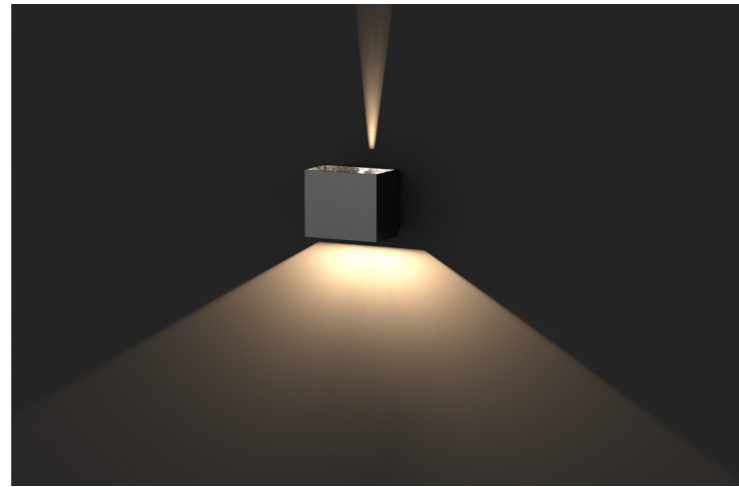

Installation Instruction

WARNING

1. Switch off before installation.
2. Switch on only after complete installation and examination of the circuit.
3. Professional electrician for installation and maintenance only.

Wall mounted installation