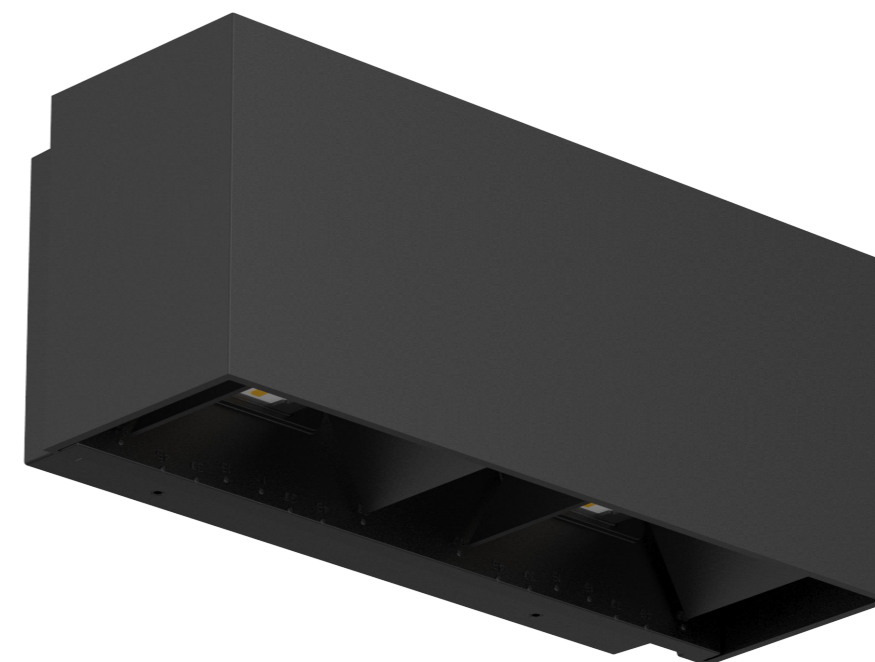

Outdoor Lighting Series
JWL 20

عبدالز

LED Wall Lamp
JWL20 Series

Introduction

JWL20 wall lamp adopts ADC12 aluminum housing which can provide excellent thermal management; it also with unique up and down light functional design ; the beam angle can be adjusted by the flexible aluminum plate.

Features

- IP65 waterproof
- Up and down luminous design.
- Aluminum heat sink provides excellent thermal management
- Environment friendly, without Mercury or any other hazardous substances.

Application Areas

It is designed for indoor and outdoor lighting applications hotel, park, and corridors etc.

JWL20
Mains Cable entry(1×)

JWL20B
Mains Cable entries(2×)

Technical Data Sheet

Code No.	JWL20-10W	JWL20B-10W	JWL20-18W	JWL20B-18W		
Dimension(mm)	120*96.8*100	120*96.8*100	242*97.7*100	242*97.7*100		
Cutout (mm)	-		-			
Watt(W)	10W		18W			
Rated Input Voltage(V)	AC230V		AC230V			
Input Voltage(V)	AC100-240V		AC220-240V			
LED Module Input	DC66-76V					
Light Source	SMD					
SDCM	<6					
CCT(K)	1-CCT: 3000K/4000K/5000K/5700K					
CCT Selection DIP Switch	NO					
Luminous Flux (lm) ±5%	Non-DIM	1-CCT	750~900	750~900	1150~1350	1150~1350
	DIM		-	-	-	-
	Non-DIM	3-CCT	-	-	-	-
	DIM		-	-	-	-
CRI	≥80					
Beam Angle (°)	Adjustable 15°~120°					
UGR	-					
LED Driver	Built-in					
Dimming Option	NO					
Sensor	NO					
Emergency Kits	NO					
Electrical Class	Class I					
Ingress Protection (IP Rating)	IP65					
Impact Resistance (IK Rating)	IK06					
Product Finishing(Base)	Black RAL9005					
Materials of Optics	PC					
Materials of Housing	Aluminium /PC					
Lifetime (hr)	50,000h					
Glow wire test (°C)	750°C					
Operating Temp. (°C)	-20°C ~45°C					
Storage Temp. (°C)	-20°C ~60°C					
Installation	Wall mount					