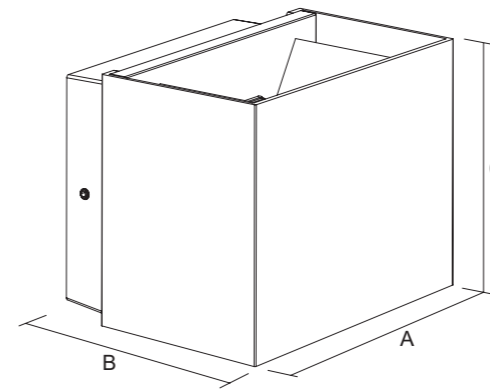

It is designed for indoor and outdoor lighting applications hotel, park, and corridors etc.

JWL20
Mains Cable entry(1×)

JWL20B
Mains Cable entries(2×)

Technical Data Sheet

Code No.	JWL20-10W	JWL20B-10W	JWL20-18W	JWL20B-18W		
Dimension(mm)	120*96.8*100	120*96.8*100	242*97.7*100	242*97.7*100		
Cutout (mm)	-		-			
Watt(W)	10W		18W			
Rated Input Voltage(V)	AC230V		AC230V			
Input Voltage(V)	AC100-240V		AC220-240V			
LED Module Input	DC66-76V					
Light Source	SMD					
SDCM	<6					
CCT(K)	1-CCT: 3000K/4000K/5000K/5700K					
CCT Selection DIP Switch	NO					
Luminous Flux (lm) ±5%	Non-DIM	1-CCT	750~900	750~900	1150~1350	1150~1350
	DIM		-	-	-	-
	Non-DIM	3-CCT	-	-	-	-
	DIM		-	-	-	-
CRI	≥80					
Beam Angle (°)	Adjustable 15°~120°					
UGR	-					
LED Driver	Built-in					
Dimming Option	NO					
Sensor	NO					
Emergency Kits	NO					
Electrical Class	Class I					
Ingress Protection (IP Rating)	IP65					
Impact Resistance (IK Rating)	IK06					
Product Finishing(Base)	Black RAL9005					
Materials of Optics	PC					
Materials of Housing	Aluminium /PC					
Lifetime (hr)	50,000h					
Glow wire test (°C)	750°C					
Operating Temp. (°C)	-20°C ~45°C					
Storage Temp. (°C)	-20°C ~60°C					
Installation	Wall mount					

Measurement

Code	Dimension(mm)			Size(mm)	Product Weight (Kg)		Package weight (Kg)		Carton Size(cm)	Qty/CTN	20GP (pcs)	40HQ (pcs)
	A	B	C		N.W/PC	G.W/PC	N.W/CTN	G.W/CTN				
JWL20-10W	120	96.8	100	120*96.8*100	0.59	0.71	10.62	13.58	39*31.5*40	18	8820	21942
JWL20B-10W												
JWL20-18W	242	97.7	100	242*97.7*100	1.1	1.3	13.2	16.6	55.5*39.5*27	12	5588	12560
JWL20B-18W												