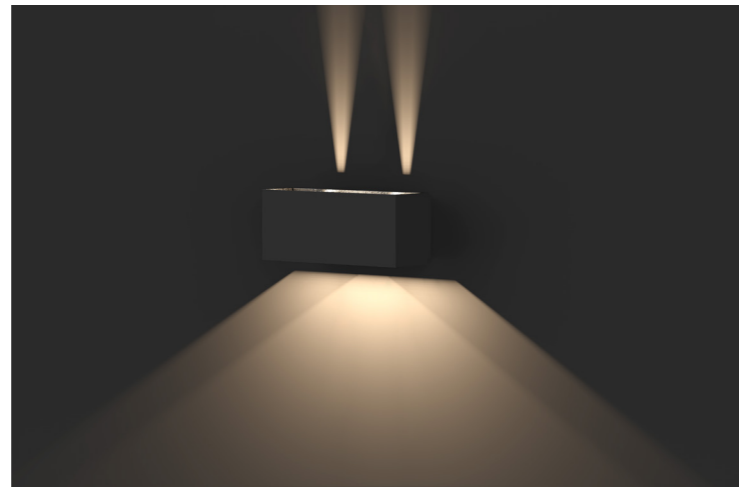

Installation Instruction

WARNING

1. Switch off before installation.
2. Switch on only after complete installation and examination of the circuit.
3. Professional electrician for installation and maintenance only.

Wall mounted installation