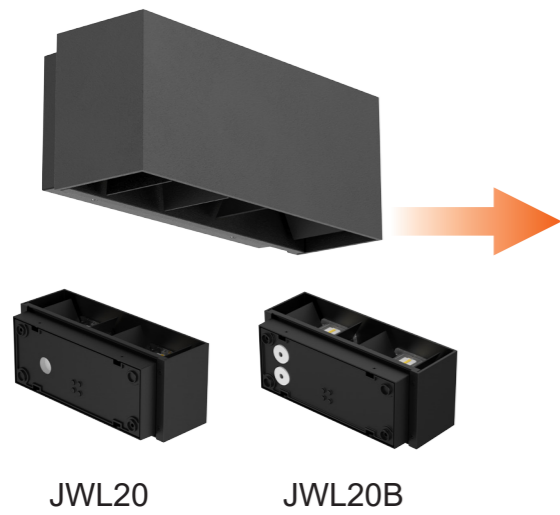

Installation Instruction

WARNING

1. Switch off before installation.
2. Switch on only after complete installation and examination of the circuit.
3. Professional electrician for installation and maintenance only.

Wall mounted installation