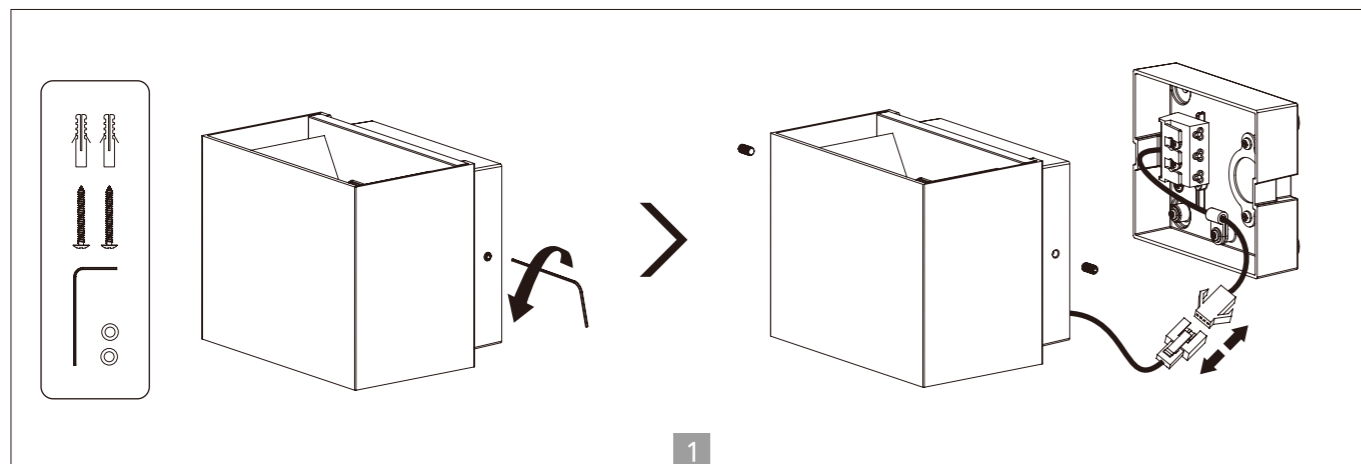

Wall mounted installation