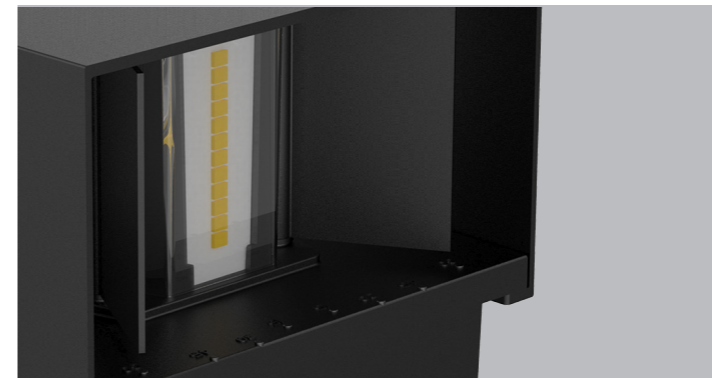

Outdoor Lighting Series
JWL 20

عبدالز

LED Wall Lamp
JWL20 Series

Introduction

JWL20 wall lamp adopts ADC12 aluminum housing which can provide excellent thermal management; it also with unique up and down light functional design ; the beam angle can be adjusted by the flexible aluminum plate.

Features

- IP65 waterproof
- Up and down luminous design.
- Aluminum heat sink provides excellent thermal management
- Environment friendly, without Mercury or any other hazardous substances.

Application Areas

It is designed for indoor and outdoor lighting applications hotel, park, and corridors etc.

JWL20
Mains Cable entry(1×)

JWL20B
Mains Cable entries(2×)

Technical Data Sheet

Code No.	JWL20-10W	JWL20B-10W	JWL20-18W	JWL20B-18W		
Dimension(mm)	120*96.8*100	120*96.8*100	242*97.7*100	242*97.7*100		
Cutout (mm)	-		-			
Watt(W)	10W		18W			
Rated Input Voltage(V)	AC230V		AC230V			
Input Voltage(V)	AC100-240V		AC220-240V			
LED Module Input	DC66-76V					
Light Source	SMD					
SDCM	<6					
CCT(K)	1-CCT: 3000K/4000K/5000K/5700K					
CCT Selection DIP Switch	NO					
Luminous Flux (lm) ±5%	Non-DIM	1-CCT	750~900	750~900	1150~1350	1150~1350
	DIM		-	-	-	-
	Non-DIM	3-CCT	-	-	-	-
	DIM		-	-	-	-
CRI	≥80					
Beam Angle (°)	Adjustable 15°~120°					
UGR	-					
LED Driver	Built-in					
Dimming Option	NO					
Sensor	NO					
Emergency Kits	NO					
Electrical Class	Class I					
Ingress Protection (IP Rating)	IP65					
Impact Resistance (IK Rating)	IK06					
Product Finishing(Base)	Black RAL9005					
Materials of Optics	PC					
Materials of Housing	Aluminium /PC					
Lifetime (hr)	50,000h					
Glow wire test (°C)	750°C					
Operating Temp. (°C)	-20°C ~45°C					
Storage Temp. (°C)	-20°C ~60°C					
Installation	Wall mount					