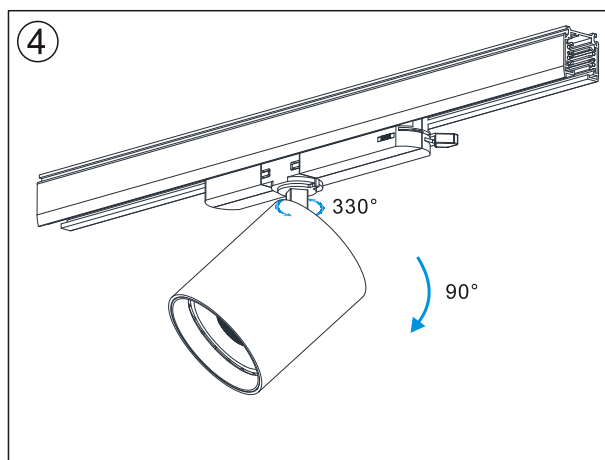

Installation instruction: