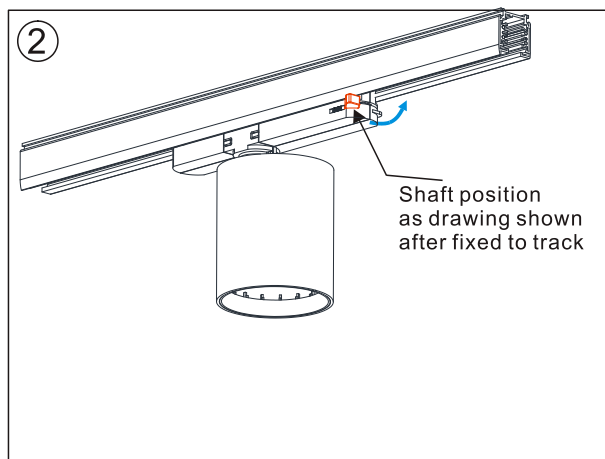

Installation instruction: