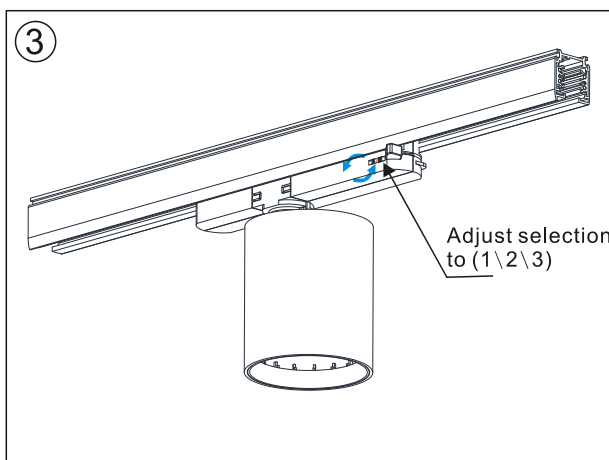

Installation instruction: