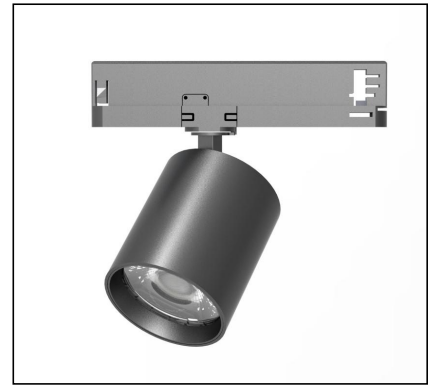

**FLOW**

**JTL58-28W**

**مباہز**

**2019**

# JTL58-28W

optical lens

## Technical Parameters:

Name	Parameters
Light source:	COB
Input Voltage:	AC220~240V 50/60Hz
LED Current:	700mA, 35-37V
Operating temperature:	-20°C~40°C
Certificate:	CE/RoHS
Warranty:	3 years

○ White ● Black