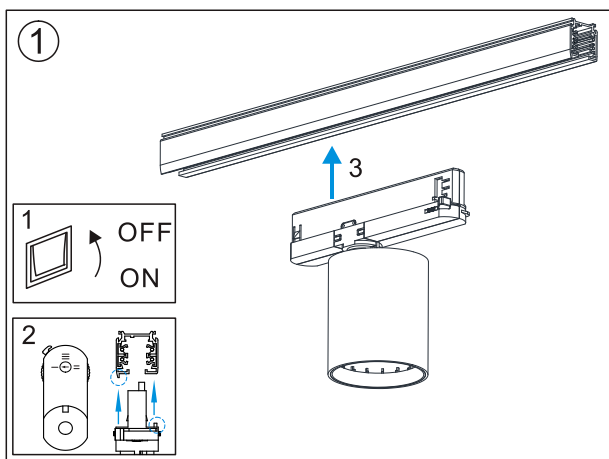

Installation instruction: