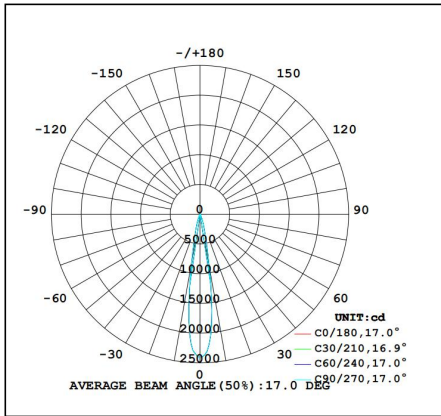

Technical Data test pattern:

CRI80 15°