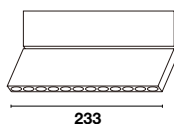

233

OPTICS

Super
Spot

Spot

Medium

Flood

Wide
Flood

Oval

Wall
Washer

Zoom 1
15°-36°

Zoom 2
35°-60°

Projector

SMART CONTROL

CASAMBI

1-10V