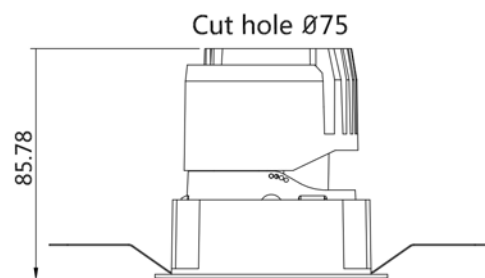

### Product information

Product number:	REG2075W - 11W
Input Voltage (v):	220-240V
Dimming:	On/Off, TRIAC, 1-10V, DALI
Light source:	COB LED
luminaire Lifetime:	50.000h (L80-B10, Ta25°C)
Rotation Angle (degree):	350
Tilting Angle (degree):	N/A
IP Rating:	20
Working Temperature (°C)	-5 ~ +30
Storage Temperature (°C)	-20 ~ +50
Material:	Aluminium
Fitting Colors:	9016 Sandy White / 9017 Sandy Black

Square Trim

Square Trimless

### Packaging information

N.W. lamp (Kg)	0.37
G.W. Carton (Kg)	18
Master carton dimensions(mm)	678x670x277
Quantity per carton(PCS)	40

Beam	Watt	CRI	Luminous	CCT	Code
W10-S	11W	90	407.5	4000K	REG2075WS-11G40
			391.0	3000K	REG2075WS-11G30
			367.5	2700K	REG2075WS-11G27
W10-M	11W	90	561.0	4000K	REG2075WM-11G40
			485.2	3000K	REG2075WM-11G30
			456.0	2700K	REG2075WM-11G27
W10-F	11W	90	467.5	4000K	REG2075WF-11G40
			451.2	3000K	REG2075WF-11G30
			424.1	2700K	REG2075WF-11G27