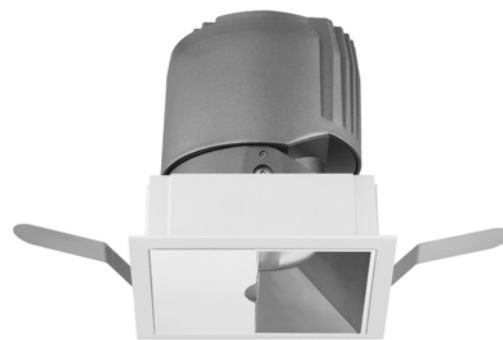

# EDGE II

## Recessed Downlight

Norms: EN 60598-1, EN 60598-2-1, EN60598-2-2

### Product information

Product number:	REG2075W - 11W
Input Voltage (v):	220-240V
Dimming:	On/Off, TRIAC, 1-10V, DALI
Light source:	COB LED
luminaire Lifetime:	50.000h (L80-B10, Ta25°C)
Rotation Angle (degree):	350
Tilting Angle (degree):	N/A
IP Rating:	20
Working Temperature (°C)	-5 ~ +30
Storage Temperature (°C)	-20 ~ +50
Material:	Aluminium
Fitting Colors:	9016 Sandy White / 9017 Sandy Black

Code composition: REG2 075 W S1 W - R S 01 - D 20 G27

① ② ③ ④ ⑤ ⑥ ⑦ ⑧ ⑨ ⑩ ⑪

Product Code	Hole Cut Size	Structural	Structural style	Finishes	Optical	Angle	Anti-glare cover	Dimming	Watt	LED	Kelvin & CRI	
REG2	Φ95mm	Fixed	R1 Round Trim	White	Reflector	S Spot	01 Mirror silver	X Not-Driver	20W	H27	2700 95	
	Φ75mm	Adjustable	R2 Round Trimless	Black	Lens	M Medium	02 Flax Silver	T TRIAC		G27	2700 90	
	Φ55mm	Wall Washer	S1	Square Trim			F Flood	03 Matte white	V 1-10V		G30	3000 90
				S2 Square Trimless				04 Blinding black	D DALI		G40	4000 90
							05 Bright black		E50	5000 80		
							06 Matte black					
							07 Charm Gold					