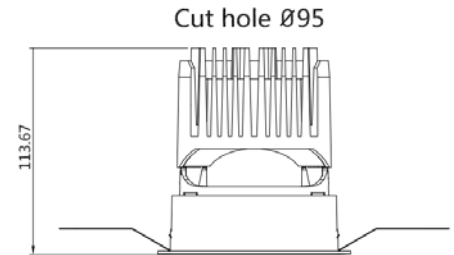

EDGE II

Recessed Downlight

Norms: EN 60598-1, EN 60598-2-1, EN60598-2-2

Product information

Product number:	REG2095F - 20W
Input Voltage (v):	220-240V
Dimming:	On/Off, TRIAC, 1-10V, DALI
Light source:	COB LED
luminaire Lifetime:	50.000h (L80-B10, Ta25°C)
Rotation Angle (degree):	350
Tilting Angle (degree):	N/A
IP Rating:	20
Working Temperature (°C)	-5 ~ +30
Storage Temperature (°C)	-20 ~ +50
Material:	Aluminium
Fitting Colors:	9016 Sandy White / 9017 Sandy Black

Square Trim

Square Trimless

Packaging information

N.W. lamp (Kg)	0.6
G.W. Carton (Kg)	26
Master carton dimensions(mm)	678x670x277
Quantity per carton(PCS)	40

Beam	Watt	CRI	Luminous	CCT	Code
20	20W	90	1307.1	4000K	REG2095FS-20G40
			1212.8	3000K	REG2095FS-20G30
			1127.9	2700K	REG2095S-20G27
25	20W	90	1648.6	4000K	REG2095FM-20G40
			1282.6	3000K	REG2095FM-20G30
			1192.8	2700K	REG2095FM-20G27
38	20W	90	1334.3	4000K	REG2095FF-20G40
			1325.9	3000K	REG2095FF-20G30
			1233.1	2700K	REG2095FF-20G27

Code composition: REG2 095 F R1 W - R S 01 - D 20 G27

① ② ③ ④ ⑤ ⑥ ⑦ ⑧ ⑨ ⑩ ⑪

Product Code	Hole Cut Size	Structural	Structural style	Finishes	Optical	Angle	Anti-glare cover	Dimming	Watt	LED	Kelvin & CRI	
REG2	Φ95mm	Fixed	R1 Round Trim	White	Reflector	S Spot	01 Mirror silver	X Not-Driver	20W	H27	2700 95	
	Φ75mm	Adjustable	R2 Round Trimless	Black	Lens	M Medium	02 Flax Silver	T TRIAC		G27	2700 90	
	Φ55mm	Wall Washer	S1	Square Trim			F Flood	03 Matte white	V 1-10V		G30	3000 90
				S2 Square Trimless				04 Blinding black	D DALI		G40	4000 90
							05 Bright black		E50	5000 80		
							06 Matte black					
							07 Charm Gold					