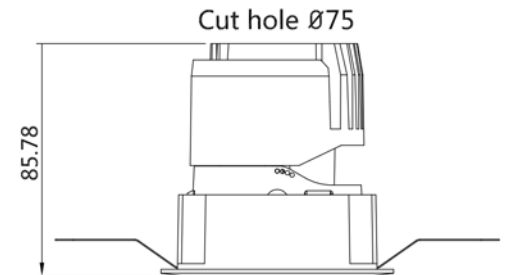

### Product information

Product number:	REG2075F - 11W
Input Voltage (v):	220-240V
Dimming:	On/Off, TRIAC, 1-10V, DALI
Light source:	COB LED
luminaire Lifetime:	50.000h (L80-B10, Ta25°C)
Rotation Angle (degree):	350
Tilting Angle (degree):	N/A
IP Rating:	20
Working Temperature (°C)	-5 ~ +30
Storage Temperature (°C)	-20 ~ +50
Material:	Aluminium
Fitting Colors:	9016 Sandy White / 9017 Sandy Black

Square Trim

Square Trimless

### Packaging information

N.W. lamp (Kg)	0.37
G.W. Carton (Kg)	18
Master carton dimensions(mm)	678x670x277
Quantity per carton(PCS)	40

Beam	Watt	CRI	Luminous	CCT	Code
20	11W	90	819.2	4000K	REG2075FS-11G40
			726.7	3000K	REG2075FS-11G30
			675.8	2700K	REG2075FS-11G27
31	11W	90	824.2	4000K	REG2075FM-11G40
			730.6	3000K	REG2075FM-11G30
			679.5	2700K	REG2075FM-11G27
40	11W	90	871.8	4000K	REG2075FF-11G40
			772.7	3000K	REG2075FF-11G30
			718.6	2700K	REG2075FF-11G27

Code composition: REG2 075 F R1 W - R S 01 - D 20 G27

① ② ③ ④ ⑤ ⑥ ⑦ ⑧ ⑨ ⑩ ⑪

Product Code	Hole Cut Size	Structural	Structural style	Finishes	Optical	Angle	Anti-glare cover	Dimming	Watt	LED	Kelvin & CRI	
REG2	Φ95mm	Fixed	R1 Round Trim	White	Reflector	S Spot	01 Mirror silver	X Not-Driver	20W	H27	2700 95	
	Φ75mm	Adjustable	R2 Round Trimless	Black	Lens	M Medium	02 Flax Silver	T TRIAC		G27	2700 90	
	Φ55mm	Wall Washer	S1	Square Trim			F Flood	03 Matte white	V 1-10V		G30	3000 90
				S2 Square Trimless				04 Blinding black	D DALI		G40	4000 90
							05 Bright black		E50	5000 80		
							06 Matte black					
							07 Charm Gold					