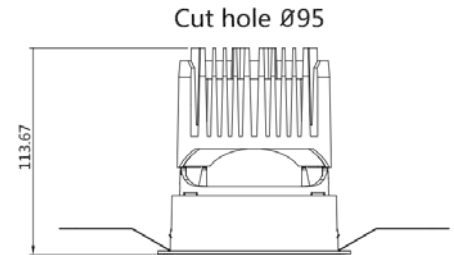

## Recessed Downlight

Norms: EN 60598-1, EN 60598-2-1, EN60598-2-2

Product information

Product number:	REG2095A - 20W
Input Voltage (v):	220-240V
Dimming:	On/Off, TRIAC, 1-10V, DALI
Light source:	COB LED
luminaire Lifetime:	50.000h (L80-B10, Ta25°C)
Rotation Angle (degree):	350
Tilting Angle (degree):	30
IP Rating:	20
Working Temperature (°C)	-5 ~ +30
Storage Temperature (°C)	-20 ~ +50
Material:	Aluminium
Fitting Colors:	9016 Sandy White / 9017 Sandy Black

Square Trim

Square Trimless

Packaging information

N.W. lamp (Kg)	0.6
G.W. Carton (Kg)	26
Master carton dimensions(mm)	678x670x277
Quantity per carton(PCS)	40

Beam	Watt	CRI	Luminous	CCT	Code
20	20W	90	1307.1	4000K	REG2095AS-20G40
			1212.8	3000K	REG2095AS-20G30
			1127.9	2700K	REG2095AS-20G27
25	20W	90	1648.6	4000K	REG2095AM-20G40
			1282.6	3000K	REG2095AM-20G30
			1192.8	2700K	REG2095AM-20G27
38	20W	90	1334.3	4000K	REG2095AF-20G40
			1325.9	3000K	REG2095AF-20G30
			1233.1	2700K	REG2095AF-20G27

Code composition: REG2 095 A R1 W - R S 01 - D 20 G27

① ② ③ ④ ⑤ ⑥ ⑦ ⑧ ⑨ ⑩ ⑪

Product Code	Hole Cut Size	Structural	Structural style	Finishes	Optical	Angle	Anti-glare cover	Dimming	Watt	LED	Kelvin & CRI	
REG2	Φ95mm	Fixed	R1 Round Trim	White	Reflector	S Spot	01 Mirror silver	X Not-Driver	20W	H27	2700 95	
	Φ75mm	Adjustable	R2 Round Trimless	Black	Lens	M Medium	02 Flax Silver	T TRIAC		G27	2700 90	
	Φ55mm	Wall Washer	S1	Square Trim			F Flood	03 Matte white	V 1-10V		G30	3000 90
				Square Trimless				04 Blinding black	D DALI		G40	4000 90
							05 Bright black		E50	5000 80		
							06 Matte black					
							07 Charm Gold					