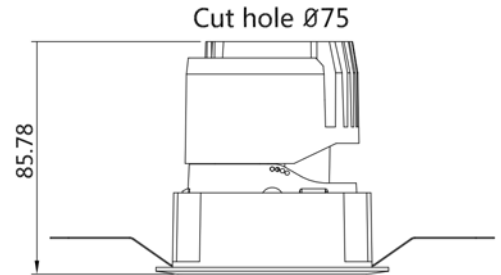

## Recessed Downlight

Norms: EN 60598-1, EN 60598-2-1, EN60598-2-2

Product information

Product number:	REG2075A - 11W
Input Voltage (v):	220-240V
Dimming:	On/Off, TRIAC, 1-10V, DALI
Light source:	COB LED
luminaire Lifetime:	50.000h (L80-B10, Ta25°C)
Rotation Angle (degree):	350
Tilting Angle (degree):	30
IP Rating:	20
Working Temperature (°C)	-5 ~ +30
Storage Temperature (°C)	-20 ~ +50
Material:	Aluminium
Fitting Colors:	9016 Sandy White / 9017 Sandy Black

Square Trim

Square Trimless

Packaging information

N.W. lamp (Kg)	0.37
G.W. Carton (Kg)	18
Master carton dimensions(mm)	678x670x277
Quantity per carton(PCS)	40

Beam	Watt	CRI	Luminous	CCT	Code
20	11W	90	819.2	4000K	REG2075AS-11G40
			726.7	3000K	REG2075AS-11G30
			675.8	2700K	REG2075AS-11G27
31	11W	90	824.2	4000K	REG2075AM-11G40
			730.6	3000K	REG2075AM-11G30
			679.5	2700K	REG2075AM-11G27
40	11W	90	871.8	4000K	REG2075AF-11G40
			772.7	3000K	REG2075AF-11G30
			718.6	2700K	REG2075AF-11G27

Code composition: REG2 075 A R1 W - R S 01 - D 20 G27

① ② ③ ④ ⑤ ⑥ ⑦ ⑧ ⑨ ⑩ ⑪

Product Code	Hole Cut Size	Structural	Structural style	Finishes	Optical	Angle	Anti-glare cover	Dimming	Watt	LED	Kelvin & CRI	
REG2	Φ95mm	Fixed	R1 Round Trim	White	Reflector	S Spot	01 Mirror silver	X Not-Driver	20W	H27	2700 95	
	Φ75mm	Adjustable	R2 Round Trimless	Black	Lens	M Medium	02 Flax Silver	T TRIAC		G27	2700 90	
	Φ55mm	Wall Washer	S1	Square Trim			F Flood	03 Matte white	V 1-10V		G30	3000 90
				S2 Square Trimless				04 Blinding black	D DALI		G40	4000 90
							05 Bright black		E50	5000 80		
							06 Matte black					
							07 Charm Gold					