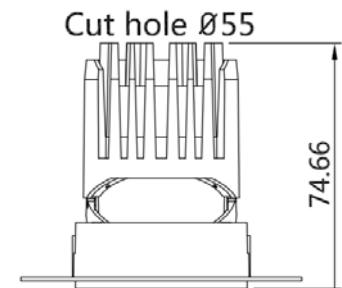

EDGE II

Recessed Downlight

Norms: EN 60598-1, EN 60598-2-1, EN60598-2-2

Product information

Product number:	REG2055A - 8W
Input Voltage (v):	220-240V
Dimming:	On/Off, TRIAC, 1-10V, DALI
Light source:	COB LED
luminaire Lifetime:	50.000h (L80-B10, Ta25°C)
Rotation Angle (degree):	350
Tilting Angle (degree):	30
IP Rating:	20
Working Temperature (°C)	-5 ~ +30
Storage Temperature (°C)	-20 ~ +50
Material:	Aluminium
Fitting Colors:	9016 Sandy White / 9017 Sandy Black

Square Trim

Square Trimless

Packaging information

N.W. lamp (Kg)	0.24
G.W. Carton (Kg)	18
Master carton dimensions(mm)	655x620x225
Quantity per carton(PCS)	60

Beam	Watt	CRI	Luminous	CCT	Code
	8W	90	558.8	4000K	REG2055FS-08G40
			494.6	3000K	REG2055FS-08G30
			460.0	2700K	REG2055FS-08G27
	8W	90	626.1	4000K	REG2055FM-08G40
			541.2	3000K	REG2055FM-08G30
			503.3	2700K	REG2055FM-08G27
	8W	90	644.6	4000K	REG2055FF-08G40
			571.8	3000K	REG2055FF-08G30
			531.8	2700K	REG2055FF-08G27

Code composition: REG2 055 A R1 W - R S 01 - D 08 G27

① ② ③ ④ ⑤ ⑥ ⑦ ⑧ ⑨ ⑩ ⑪

Product Code	Hole Cut Size	Structural	Structural style	Finishes	Optical	Angle	Anti-glare cover	Dimming	Watt	LED	Kelvin & CRI
REG2	Φ55mm	Fixed	R1	Round Trim	White	Reflector	S Spot	01 Mirror silver	X Not-Driver	8W	H27 2700 95
			Adjustable	R2	Round Trimless	Black	Lens	M Medium	02 Flax Silver	T TRIAC	G27 2700 90
	Wall Washer	S1	Square Trim	S2	Square Trimless		F Flood	03 Matte white	V 1-10V	G30 3000 90	
								04 Blinding black	D DALI	G40 4000 90	
								05 Bright black	E50 5000 80		
								06 Matte black			
								07 Charm Gold			