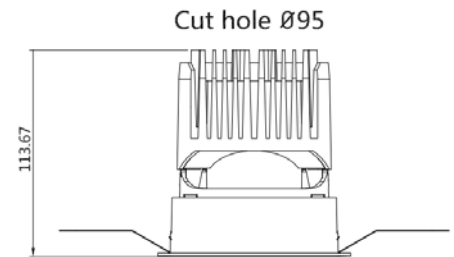

EDGE II

Recessed Downlight

Norms: EN 60598-1, EN 60598-2-1, EN60598-2-2

Product information

Product number:	REG2095W - 20W
Input Voltage (v):	220-240V
Dimming:	On/Off, TRIAC, 1-10V, DALI
Light source:	COB LED
luminaire Lifetime:	50.000h (L80-B10, Ta25°C)
Rotation Angle (degree):	350
Tilting Angle (degree):	N/A
IP Rating:	20
Working Temperature (°C)	-5 ~ +30
Storage Temperature (°C)	-20 ~ +50
Material:	Aluminium
Fitting Colors:	9016 Sandy White / 9017 Sandy Black

Round Trim

Round Trimless

Packaging information

N.W. lamp (Kg)	0.6
G.W. Carton (Kg)	26
Master carton dimensions(mm)	678x670x277
Quantity per carton(PCS)	40

Beam	Watt	CRI	Luminous	CCT	Code
20	20W	90	808.7	4000K	REG2095WS-20G40
			732.9	3000K	REG2095WS-20G30
			688.9	2700K	REG2095WS-20G27
25	20W	90	846.1	4000K	REG2095WM-20G40
			804.4	3000K	REG2095WM-20G30
			756.1	2700K	REG2095WM-20G27
38	20W	90	903.0	4000K	REG2095WF-20G40
			844.5	3000K	REG2095WF-20G30
			793.8	2700K	REG2095WF-20G27

Code composition: REG2 095 W R1 W - R S 01 - D 20 G27

① ② ③ ④ ⑤ ⑥ ⑦ ⑧ ⑨ ⑩ ⑪

Product Code	Hole Cut Size	Structural	Structural style	Finishes	Optical	Angle	Anti-glare cover	Dimming	Watt	LED	Kelvin & CRI	
REG2	Φ95mm	Fixed	R1 Round Trim	White	Reflector	S Spot	01 Mirror silver	X Not-Driver	20W	H27	2700 95	
	Φ75mm	Adjustable	R2 Round Trimless	Black	Lens	M Medium	02 Flax Silver	T TRIAC		G27	2700 90	
	Φ55mm	Wall Washer	S1	Square Trim			F Flood	03 Matte white	V 1-10V		G30	3000 90
				Square Trimless				04 Blinding black	D DALI		G40	4000 90
							05 Bright black		E50	5000 80		
							06 Matte black					
							07 Charm Gold					