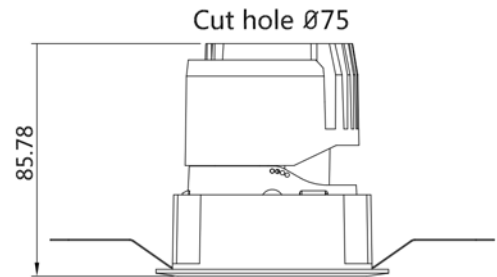

EDGE II

Recessed Downlight

Norms: EN 60598-1, EN 60598-2-1, EN60598-2-2

Product information

Product number:	REG2075W - 11W
Input Voltage (v):	220-240V
Dimming:	On/Off, TRIAC, 1-10V, DALI
Light source:	COB LED
luminaire Lifetime:	50.000h (L80-B10, Ta25°C)
Rotation Angle (degree):	350
Tilting Angle (degree):	N/A
IP Rating:	20
Working Temperature (°C)	-5 ~ +30
Storage Temperature (°C)	-20 ~ +50
Material:	Aluminium
Fitting Colors:	9016 Sandy White / 9017 Sandy Black

Round Trim

Round Trimless

Packaging information

N.W. lamp (Kg)	0.37
G.W. Carton (Kg)	18
Master carton dimensions(mm)	678x670x277
Quantity per carton(PCS)	40

Beam	Watt	CRI	Luminous	CCT	Code
W10-S	11W	90	407.5	4000K	REG2075WS-11G40
			391.0	3000K	REG2075WS-11G30
			367.5	2700K	REG2075WS-11G27
W10-M	11W	90	561.0	4000K	REG2075WM-11G40
			485.2	3000K	REG2075WM-11G30
			456.0	2700K	REG2075WM-11G27
W10-F	11W	90	467.5	4000K	REG2075WF-11G40
			451.2	3000K	REG2075WF-11G30
			424.1	2700K	REG2075WF-11G27

Code composition: REG2 075 W R1 W - R S 01 - D 20 G27

① ② ③ ④ ⑤ ⑥ ⑦ ⑧ ⑨ ⑩ ⑪

Product Code	Hole Cut Size	Structural	Structural style	Finishes	Optical	Angle	Anti-glare cover	Dimming	Watt	LED	Kelvin & CRI	
REG2	Φ95mm	Fixed	R1 Round Trim	White	Reflector	S Spot	01 Mirror silver	X Not-Driver	20W	H27	2700 95	
	Φ75mm	Adjustable	R2 Round Trimless	Black	Lens	M Medium	02 Flax Silver	T TRIAC		G27	2700 90	
	Φ55mm	Wall Washer	S1	Square Trim			F Flood	03 Matte white	V 1-10V		G30	3000 90
				S2 Square Trimless				04 Blinding black	D DALI		G40	4000 90
							05 Bright black		E50	5000 80		
							06 Matte black					
							07 Charm Gold					