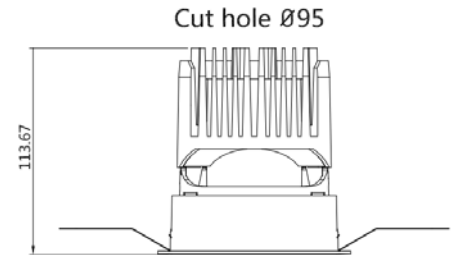

EDGE II

Recessed Downlight

Norms: EN 60598-1, EN 60598-2-1, EN60598-2-2

Product information

Product number:	REG2095F - 20W
Input Voltage (v):	220-240V
Dimming:	On/Off, TRIAC, 1-10V, DALI
Light source:	COB LED
luminaire Lifetime:	50.000h (L80-B10, Ta25°C)
Rotation Angle (degree):	350
Tilting Angle (degree):	N/A
IP Rating:	20
Working Temperature (°C)	-5 ~ +30
Storage Temperature (°C)	-20 ~ +50
Material:	Aluminium
Fitting Colors:	9016 Sandy White / 9017 Sandy Black

Round Trim

Round Trimless

Packaging information

N.W. lamp (Kg)	0.6
G.W. Carton (Kg)	26
Master carton dimensions(mm)	678x670x277
Quantity per carton(PCS)	40

Beam	Watt	CRI	Luminous	CCT	Code
20	20W	90	1307.1	4000K	REG2095FS-20G40
			1212.8	3000K	REG2095FS-20G30
			1127.9	2700K	REG2095S-20G27
25	20W	90	1648.6	4000K	REG2095FM-20G40
			1282.6	3000K	REG2095FM-20G30
			1192.8	2700K	REG2095FM-20G27
38	20W	90	1334.3	4000K	REG2095FF-20G40
			1325.9	3000K	REG2095FF-20G30
			1233.1	2700K	REG2095FF-20G27

Code composition: REG2 095 F R1 W - R S 01 - D 20 G27

- ①
- ②
- ③
- ④
- ⑤
- ⑥
- ⑦
- ⑧
- ⑨
- ⑩
- ⑪

Product Code	Hole Cut Size	Structural	Structural style	Finishes	Optical	Angle	Anti-glare cover	Dimming	Watt	LED	Kelvin & CRI	
REG2	Φ95mm	Fixed	R1 Round Trim	White	Reflector	S Spot	01 Mirror silver	X Not-Driver	20W	H27	2700 95	
	Φ75mm	Adjustable	R2 Round Trimless	Black	Lens	M Medium	02 Flax Silver	T TRIAC		G27	2700 90	
	Φ55mm	Wall Washer	S1	Square Trim			F Flood	03 Matte white	V 1-10V		G30	3000 90
				S2 Square Trimless				04 Blinding black	D DALI		G40	4000 90
							05 Bright black		E50	5000 80		
							06 Matte black					
							07 Charm Gold					