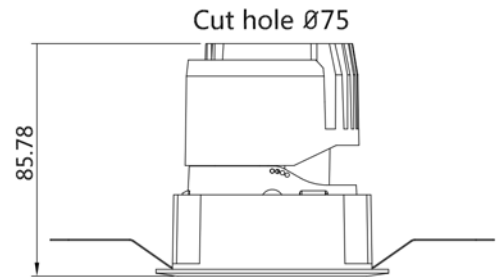

EDGE II

Recessed Downlight

Norms: EN 60598-1, EN 60598-2-1, EN60598-2-2

Product information

Product number:	REG2075F - 11W
Input Voltage (v):	220-240V
Dimming:	On/Off, TRIAC, 1-10V, DALI
Light source:	COB LED
luminaire Lifetime:	50.000h (L80-B10, Ta25°C)
Rotation Angle (degree):	350
Tilting Angle (degree):	N/A
IP Rating:	20
Working Temperature (°C)	-5 ~ +30
Storage Temperature (°C)	-20 ~ +50
Material:	Aluminium
Fitting Colors:	9016 Sandy White / 9017 Sandy Black

Round Trim

Round Trimless

Packaging information

N.W. lamp (Kg)	0.37
G.W. Carton (Kg)	19.5
Master carton dimensions(mm)	810x673x245
Quantity per carton	50

Beam	Watt	CRI	Luminous	CCT	Code
20	11W	90	819.2	4000K	REG2075FS-11G40
			726.7	3000K	REG2075FS-11G30
			675.8	2700K	REG2075FS-11G27
31	11W	90	824.2	4000K	REG2075FM-11G40
			730.6	3000K	REG2075FM-11G30
			679.5	2700K	REG2075FM-11G27
40	11W	90	871.8	4000K	REG2075FF-11G40
			772.7	3000K	REG2075FF-11G30
			718.6	2700K	REG2075FF-11G27

Code composition: REG2 075 F R1 W - R S 01 - D 20 G27

① ② ③ ④ ⑤ ⑥ ⑦ ⑧ ⑨ ⑩ ⑪

Product Code	Hole Cut Size	Structural	Structural style	Finishes	Optical	Angle	Anti-glare cover	Dimming	Watt	LED	Kelvin & CRI	
REG2	Φ95mm	Fixed	R1 Round Trim	White	Reflector	S Spot	01 Mirror silver	X Not-Driver	20W	H27	2700 95	
	Φ75mm	Adjustable	R2 Round Trimless	Black	Lens	M Medium	02 Flax Silver	T TRIAC		G27	2700 90	
	Φ55mm	Wall Washer	S1	Square Trim			F Flood	03 Matte white	V 1-10V		G30	3000 90
				S2 Square Trimless				04 Blinding black	D DALI		G40	4000 90
							05 Bright black		E50	5000 80		
							06 Matte black					
							07 Charm Gold					