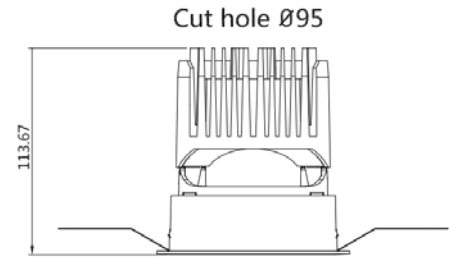

EDGE II

Recessed Downlight

Norms: EN 60598-1, EN 60598-2-1, EN60598-2-2

Product information

Product number:	REG2095F - 20W
Input Voltage (v):	220-240V
Dimming:	On/Off, TRIAC, 1-10V, DALI
Light source:	COB LED
luminaire Lifetime:	50.000h (L80-B10, Ta25°C)
Rotation Angle (degree):	350
Tilting Angle (degree):	30
IP Rating:	20
Working Temperature (°C)	-5 ~ +30
Storage Temperature (°C)	-20 ~ +50
Material:	Aluminium
Fitting Colors:	9016 Sandy White / 9017 Sandy Black

Round Trim

Round Trimless

Packaging information

N.W. lamp (Kg)	0.6
G.W. Carton (Kg)	26
Master carton dimensions(mm)	678x670x277
Quantity per carton(PCS)	40

Beam	Watt	CRI	Luminous	CCT	Code
20	20W	90	1307.1	4000K	REG2095AS-20G40
			1212.8	3000K	REG2095AS-20G30
			1127.9	2700K	REG2095AS-20G27
25	20W	90	1648.6	4000K	REG2095AM-20G40
			1282.6	3000K	REG2095AM-20G30
			1192.8	2700K	REG2095AM-20G27
38	20W	90	1334.3	4000K	REG2095AF-20G40
			1325.9	3000K	REG2095AF-20G30
			1233.1	2700K	REG2095AF-20G27

Code composition: REG2 095 A R1 W - R S 01 - D 20 G27

- ① ② ③ ④ ⑤ ⑥ ⑦ ⑧ ⑨ ⑩ ⑪

Product Code	Hole Cut Size	Structural	Structural style	Finishes	Optical	Angle	Anti-glare cover	Dimming	Watt	LED	Kelvin & CRI	
REG2	Φ95mm	Fixed	R1 Round Trim	White	Reflector	S Spot	01 Mirror silver	X Not-Driver	20W	H27	2700 95	
	Φ75mm	Adjustable	R2 Round Trimless	Black	Lens	M Medium	02 Flax Silver	T TRIAC		G27	2700 90	
	Φ55mm	Wall Washer	S1	S1 Square Trim			F Flood	03 Matte white	V 1-10V		G30	3000 90
				S2 Square Trimless			04 Blinding black	D DALI		G40	4000 90	
						05 Bright black		E50	5000 80			
						06 Matte black						
						07 Charm Gold						