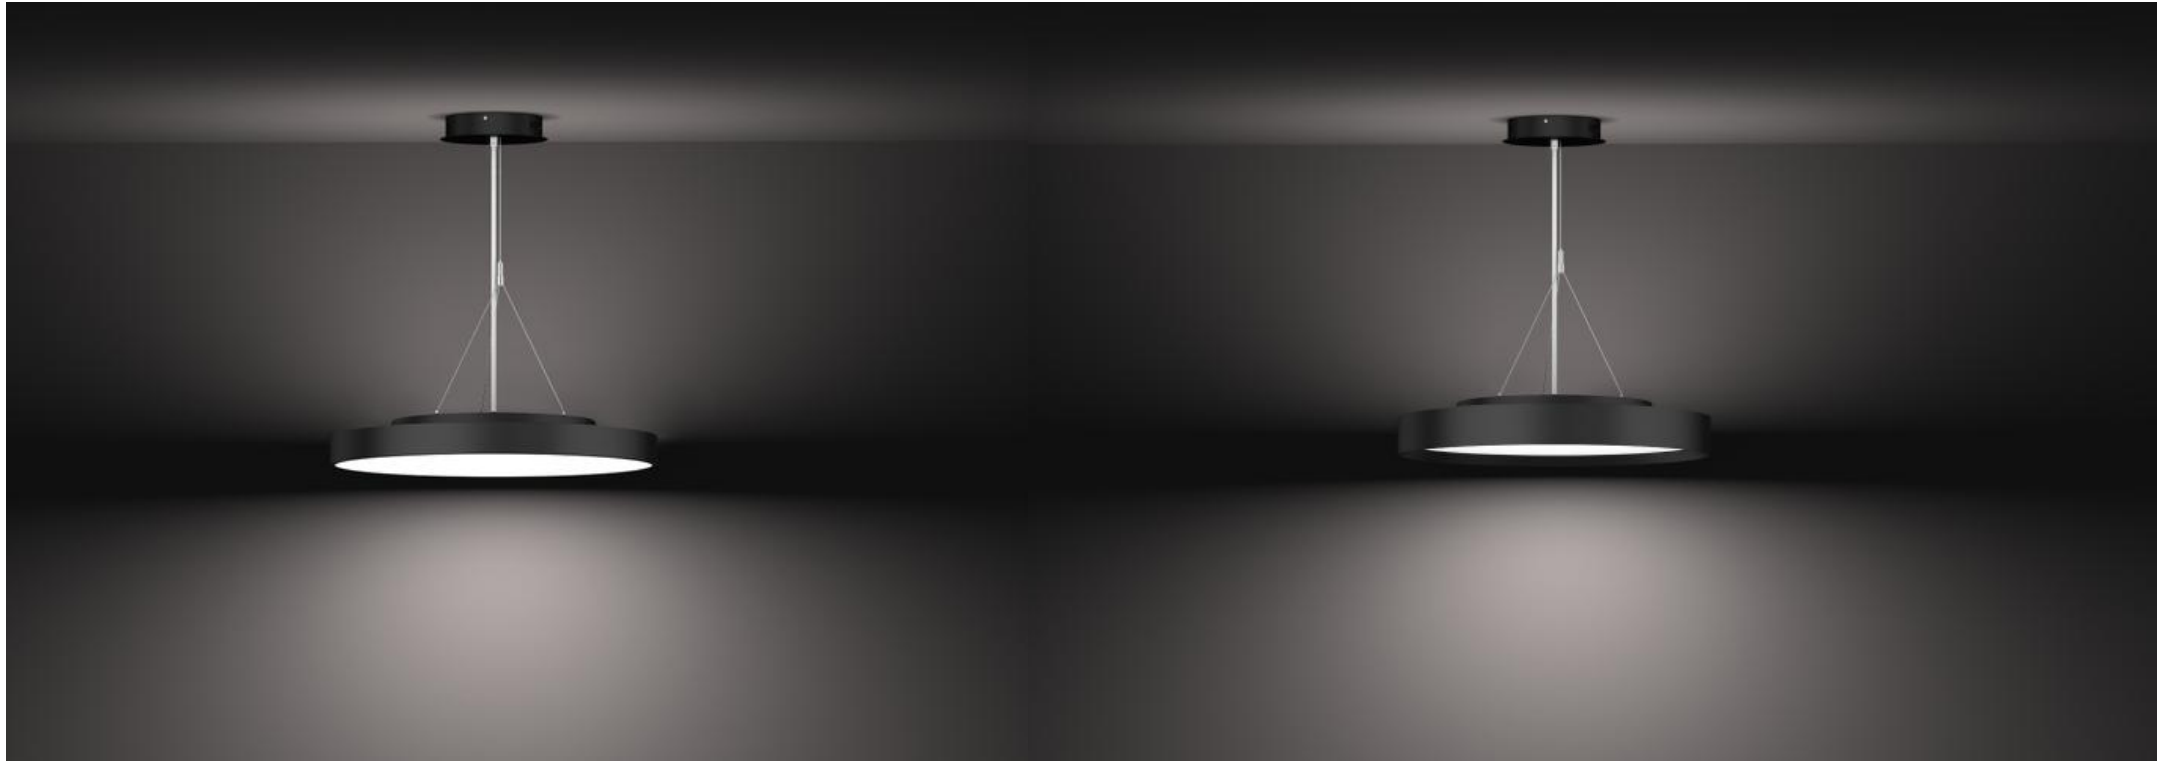

Surface flat direct & indirect

Surface curved direct & indirect

JBM99 direct & indirect -Wall Installation

Pendant 1 flat direct & indirect

Pendant 1 curved direct & indirect

Pendant 2 flat direct & indirect

Pendant 2 curved direct & indirect

Pendant 3 flat direct & indirect

Pendant 3 curved direct & indirect

Opal & micro-prismatic diffuser

5 DIY installations

Pendant accessory 1

- with 3pcs steel rope + AC cable
- cable length adjustable
- cable length customized

Pendant accessory 2

- 3pcs steel rope bundled
- cable length adjustable
- cable length customized

Pendant accessory 3

- Pendant rod
- 500mm
- customized length with MOQ

Features:

- High quality ceiling & wall & pendant light for both residential & decorative application
- Size : $\Phi 400 \times 86\text{mm}$; $\Phi 600 \times 86\text{mm}$; $\Phi 800 \times 86\text{mm}$; $\Phi 1000 \times 86\text{mm}$
- Wattage : $\Phi 400\text{mm}$ 30W & 40W; $\Phi 600\text{mm}$ 40W & 60W; $\Phi 800\text{mm}$ 60W & 80W; $\Phi 1000\text{mm}$ 80W & 100W
- 2 covers options: flat & curved, flat available already, curved follow in 1 month
- 2 diffuser options: opal & micro-prismatic

- Light direction: 100% down; 10% UP & 90% down; 2:8, 3:7 for customized
- Installation: ceiling & recessed; wall installation ; suspended cable and suspended rod.

Application: ideal for office areas, hotel, lobby, reception, public area , room ,hallway etc..