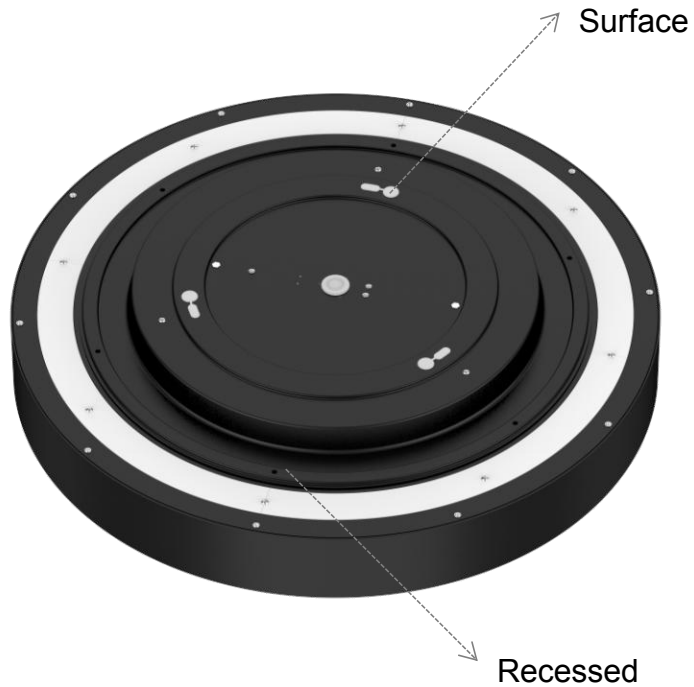

Surface flat direct & indirect

Surface curved direct & indirect

JBM99 direct & indirect -Wall Installation

Pendant 1 flat direct & indirect

Pendant 1 curved direct & indirect

Pendant 2 flat direct & indirect

Pendant 2 curved direct & indirect

Pendant 3 flat direct & indirect

Pendant 3 curved direct & indirect

Opal & micro-prismatic diffuser

5 DIY installations

Pendant accessory 1

- with 3pcs steel rope + AC cable
- cable length adjustable
- cable length customized

Pendant accessory 2

- 3pcs steel rope bundled
- cable length adjustable
- cable length customized

Pendant accessory 3

- Pendant rod
- 500mm
- customized length with MOQ

Features:

- High quality ceiling & wall & pendant light for both residential & decorative application
- Size : $\Phi 400 \times 86\text{mm}$; $\Phi 600 \times 86\text{mm}$; $\Phi 800 \times 86\text{mm}$; $\Phi 1000 \times 86\text{mm}$
- Wattage : $\Phi 400\text{mm}$ 30W & 40W; $\Phi 600\text{mm}$ 40W & 60W; $\Phi 800\text{mm}$ 60W & 80W; $\Phi 1000\text{mm}$ 80W & 100W
- 2 covers options: flat & curved, flat available already, curved follow in 1 month
- 2 diffuser options: opal & micro-prismatic

- Light direction: 100% down; 10% UP & 90% down; 2:8, 3:7 for customized
- Installation: ceiling & recessed; wall installation ; suspended cable and suspended rod.

Application: ideal for office areas, hotel, lobby, reception, public area , room ,hallway etc..