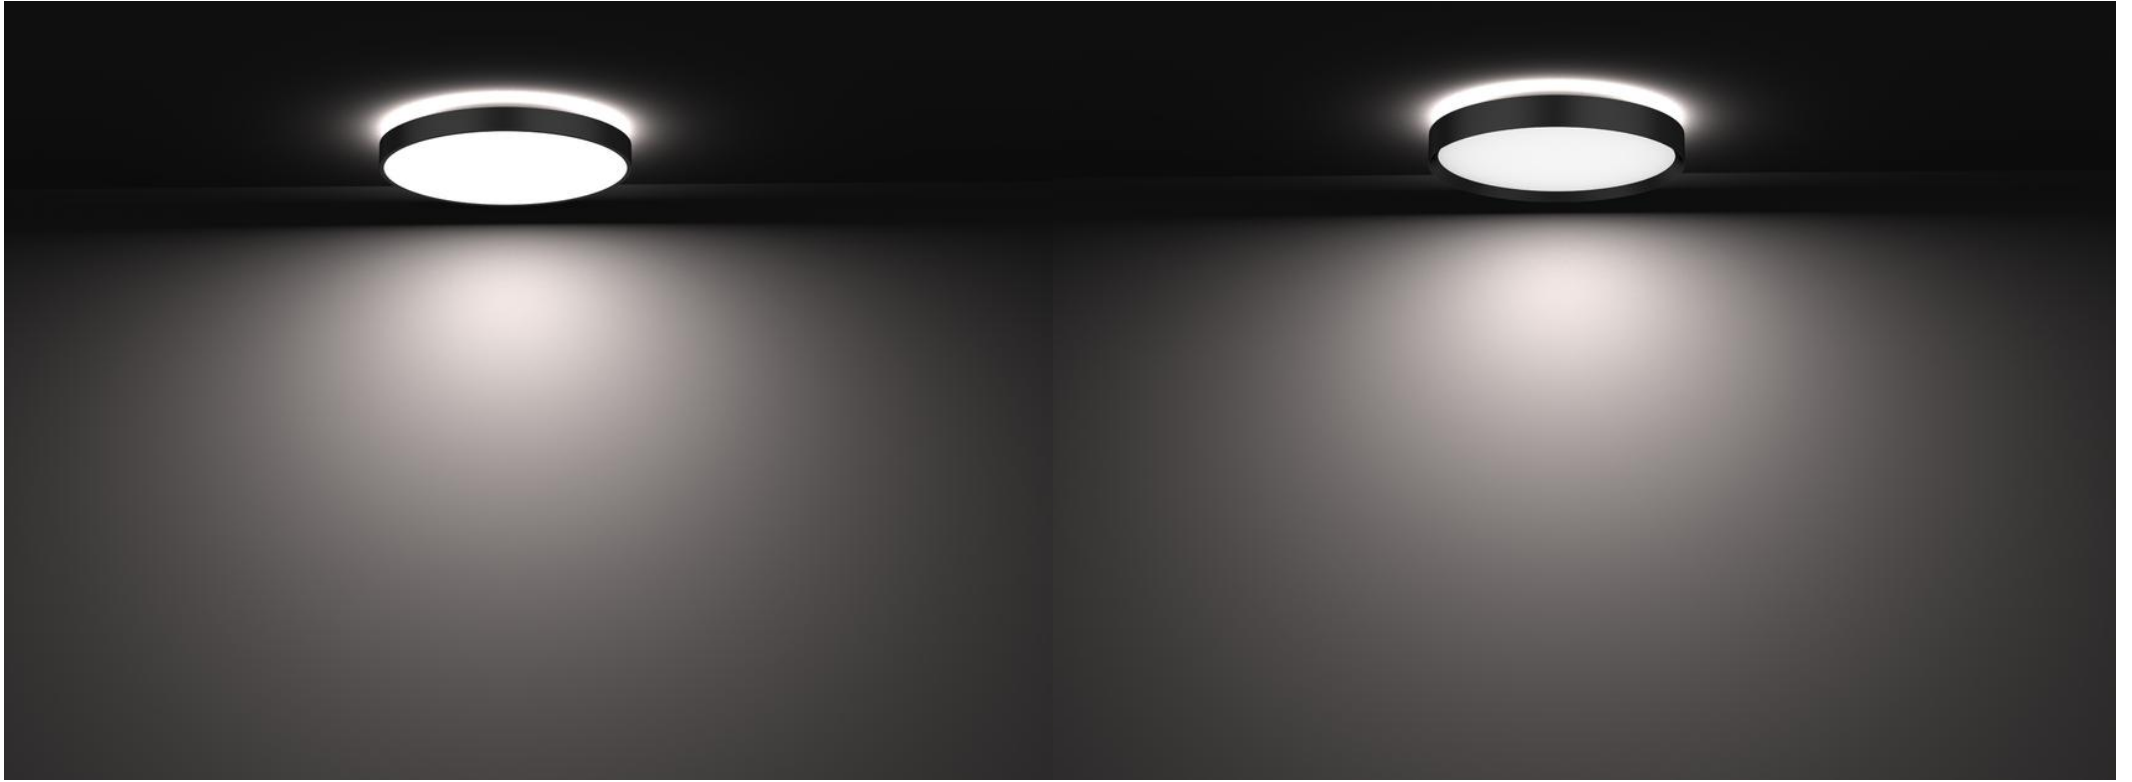

Office Lighting Series
JBM99 LED

عبدالز

JBM99 flat -Surface & recessed

JBM99 Curved -Surface & recessed

JBM99 Flat & Curved -Wall Installation

JBM99 flat & curved -Pendant 1

JBM99 flat -Pendant 2

JBM99 flat & curved -Pendant 3

Surface flat direct & indirect

Surface curved direct & indirect

JBM99 direct & indirect -Wall Installation

Pendant 1 flat direct & indirect

Pendant 1 curved direct & indirect

Pendant 2 flat direct & indirect

Pendant 2 curved direct & indirect

Pendant 3 flat direct & indirect

Pendant 3 curved direct & indirect

Opal & micro-prismatic diffuser

5 DIY installations

Pendant accessory 1

- with 3pcs steel rope + AC cable
- cable length adjustable
- cable length customized

- Light direction: 100% down; 10% UP & 90% down; 2:8, 3:7 for customized
- Installation: ceiling & recessed; wall installation ; suspended cable and suspended rod.

Application: ideal for office areas, hotel, lobby, reception, public area , room ,hallway etc..