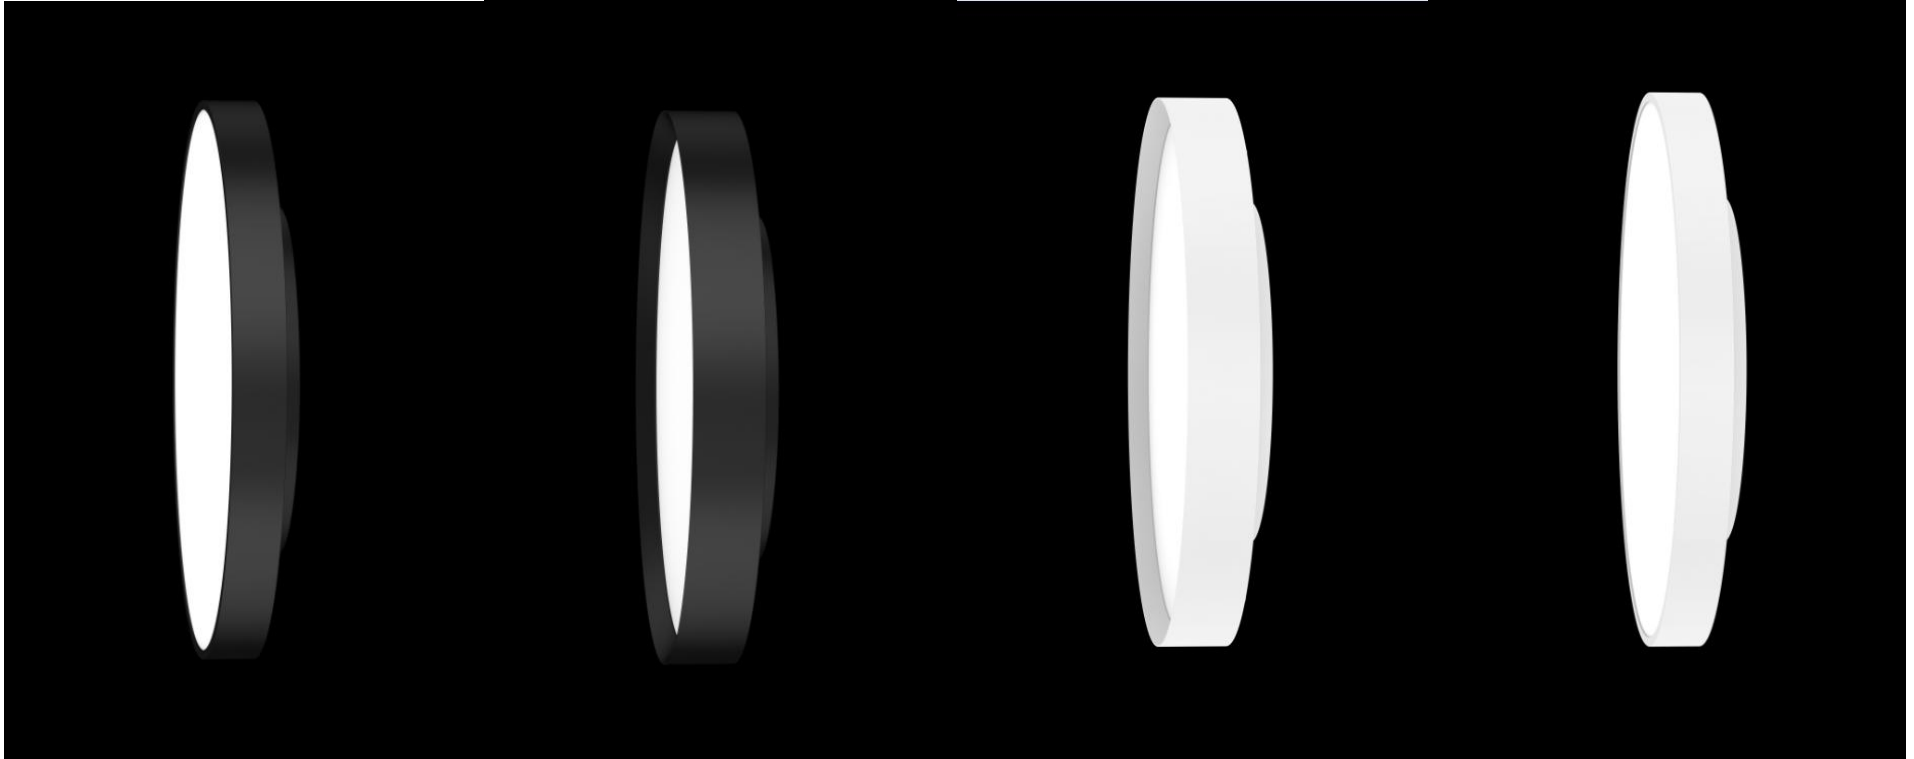

Office Lighting Series
JBM99 LED

عبدالز

JBM99 flat -Surface & recessed

JBM99 Curved -Surface & recessed

JBM99 Flat & Curved -Wall Installation

JBM99 flat & curved -Pendant 1

JBM99 flat -Pendant 2

JBM99 flat & curved -Pendant 3

Surface flat direct & indirect

Surface curved direct & indirect

JBM99 direct & indirect -Wall Installation

Pendant 1 flat direct & indirect

Pendant 1 curved direct & indirect

Pendant 2 flat direct & indirect

Pendant 2 curved direct & indirect

Pendant 3 flat direct & indirect

Pendant 3 curved direct & indirect

Opal & micro-prismatic diffuser

5 DIY installations

Pendant accessory 1

- with 3pcs steel rope + AC cable
- cable length adjustable
- cable length customized

Pendant accessory 2

- 3pcs steel rope bundled
- cable length adjustable
- cable length customized

Pendant accessory 3

- Pendant rod
- 500mm
- customized length with MOQ

Features:

- High quality ceiling & wall & pendant light for both residential & decorative application
- Size : $\Phi 400 \times 86\text{mm}$; $\Phi 600 \times 86\text{mm}$; $\Phi 800 \times 86\text{mm}$; $\Phi 1000 \times 86\text{mm}$
- Wattage : $\Phi 400\text{mm}$ 30W & 40W; $\Phi 600\text{mm}$ 40W & 60W; $\Phi 800\text{mm}$ 60W & 80W; $\Phi 1000\text{mm}$ 80W & 100W
- 2 covers options: flat & curved, flat available already, curved follow in 1 month
- 2 diffuser options: opal & micro-prismatic