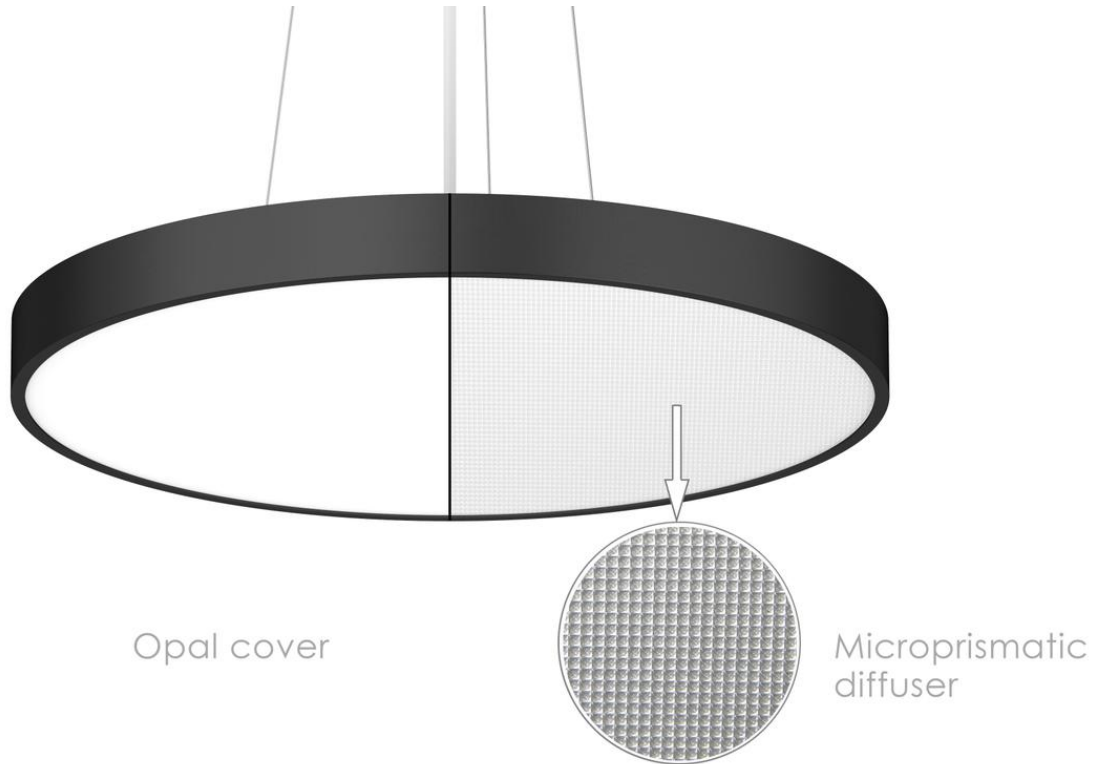

Surface flat direct & indirect

Surface curved direct & indirect

JBM99 direct & indirect -Wall Installation

Pendant 1 flat direct & indirect

Pendant 1 curved direct & indirect

Pendant 2 flat direct & indirect

Pendant 2 curved direct & indirect

Pendant 3 flat direct & indirect

Pendant 3 curved direct & indirect

Opal & micro-prismatic diffuser

5 DIY installations

Pendant accessory 1

- with 3pcs steel rope + AC cable
- cable length adjustable
- cable length customized

Pendant accessory 2

- 3pcs steel rope bundled
- cable length adjustable
- cable length customized

Pendant accessory 3

- Pendant rod
- 500mm
- customized length with MOQ

Features:

- High quality ceiling & wall & pendant light for both residential & decorative application
- Size : $\Phi 400 \times 86\text{mm}$; $\Phi 600 \times 86\text{mm}$; $\Phi 800 \times 86\text{mm}$; $\Phi 1000 \times 86\text{mm}$
- Wattage : $\Phi 400\text{mm}$ 30W & 40W; $\Phi 600\text{mm}$ 40W & 60W; $\Phi 800\text{mm}$ 60W & 80W; $\Phi 1000\text{mm}$ 80W & 100W
- 2 covers options: flat & curved, flat available already, curved follow in 1 month
- 2 diffuser options: opal & micro-prismatic

- Light direction: 100% down; 10% UP & 90% down; 2:8, 3:7 for customized
- Installation: ceiling & recessed; wall installation ; suspended cable and suspended rod.

Application: ideal for office areas, hotel, lobby, reception, public area , room ,hallway etc..