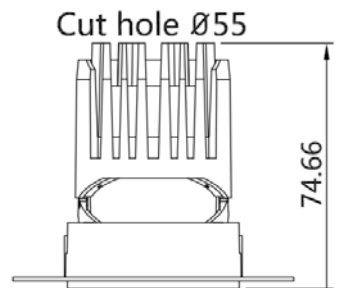

EDGE II

Recessed Downlight

Norms: EN 60598-1, EN 60598-2-1, EN60598-2-2

Product information

Product number:	REG2055F - 8W
Input Voltage (v):	220-240V
Dimming:	On/Off, TRIAC, 1-10V, DALI
Light source:	COB LED
luminaire Lifetime:	50.000h (L80-B10, Ta25°C)
Rotation Angle (degree):	350
Tilting Angle (degree):	N/A
IP Rating:	20
Working Temperature (°C)	-5 ~ +30
Storage Temperature (°C)	-20 ~ +50
Material:	Aluminium
Fitting Colors:	9016 Sandy White / 9017 Sandy Black

Square Trim

Square Trimless

Packaging information

N.W. lamp (Kg)	0.24
G.W. Carton (Kg)	18
Master carton dimensions(mm)	655x620x225
Quantity per carton(PCS)	60

Beam	Watt	CRI	Luminous	CCT	Code
20	8W	90	558.8	4000K	REG2055FS-08G40
			494.6	3000K	REG2055FS-08G30
			460.0	2700K	REG2055FS-08G27
30	8W	90	626.1	4000K	REG2055FM-08G40
			541.2	3000K	REG2055FM-08G30
			503.3	2700K	REG2055FM-08G27
40	8W	90	644.6	4000K	REG2055FF-08G40
			571.8	3000K	REG2055FF-08G30
			531.8	2700K	REG2055FF-08G27

Code composition: REG2 055 F R1 W - R S 01 - D 08 G27

① ② ③ ④ ⑤ ⑥ ⑦ ⑧ ⑨ ⑩ ⑪

Product Code	Hole Cut Size	Structural	Structural style	Finishes	Optical	Angle	Anti-glare cover	Dimming	Watt	LED	Kelvin & CRI
REG2	Φ55mm	Fixed	R1	Round Trim	White	Reflector	S Spot	01 Mirror silver	X Not-Driver	8W	H27 2700 95
			Adjustable	R2	Round Trimless	Black	Lens	M Medium	02 Flax Silver	T TRIAC	G27 2700 90
	Wall Washer	S1	Square Trim	S2	Square Trimless		F Flood	03	Matte white	V 1-10V	G30 3000 90
								04	Blinding black	D DALI	G40 4000 90
								05	Bright black		E50 5000 80
								06	Matte black		
								07	Charm Gold		