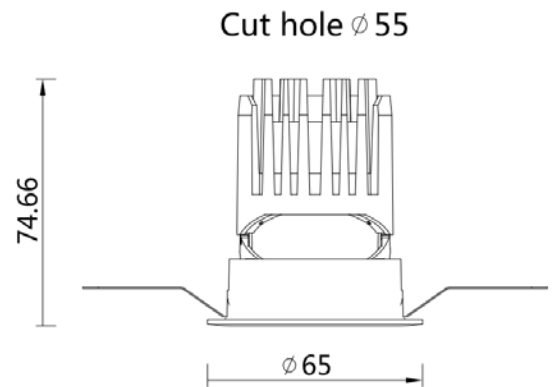

## Recessed Downlight

Norms: EN 60598-1, EN 60598-2-1, EN60598-2-2

Product information

Product number:	REG2055F - 8W
Input Voltage (v):	220-240V
Dimming:	On/Off, TRIAC, 1-10V, DALI
Light source:	COB LED
luminaire Lifetime:	50.000h (L80-B10, Ta25°C)
Rotation Angle (degree):	350
Tilting Angle (degree):	N/A
IP Rating:	20
Working Temperature (°C)	-5 ~ +30
Storage Temperature (°C)	-20 ~ +50
Material:	Aluminium
Fitting Colors:	9016 Sandy White / 9017 Sandy Black

Round Trim

Round Trimless

Packaging information

N.W. lamp (Kg)	0.24
G.W. Carton (Kg)	18
Master carton dimensions(mm)	655x620x225
Quantity per carton(PCS)	60

Beam	Watt	CRI	Luminous	CCT	Code
20	8W	90	558.8	4000K	REG2055FS-08G40
			494.6	3000K	REG2055FS-08G30
			460.0	2700K	REG2055FS-08G27
30	8W	90	626.1	4000K	REG2055FM-08G40
			541.2	3000K	REG2055FM-08G30
			503.3	2700K	REG2055FM-08G27
40	8W	90	644.6	4000K	REG2055FF-08G40
			571.8	3000K	REG2055FF-08G30
			531.8	2700K	REG2055FF-08G27

Code composition: REG2 055 F R1 W - R S 01 - D 08 G27

① ② ③ ④ ⑤ ⑥ ⑦ ⑧ ⑨ ⑩ ⑪

Product Code	Hole Cut Size	Structural	Structural style	Finishes	Optical	Angle	Anti-glare cover	Dimming	Watt	LED	Kelvin & CRI			
REG2	Φ55mm	Fixed	R1	Round Trim	White	Reflector	S	Spot	01 Mirror silver	X	Not-Driver	8W H27 2700 95		
			Adjustable	R2	Round Trimless	Black	Lens	M	Medium	02 Flax Silver	T	TRIAC	G27 2700 90	
	Wall Washer	S1	Square Trim	S2	Square Trimless				F	Flood	03 Matte white	V	1-10V	G30 3000 90
											04 Blinding black	D	DALI	G40 4000 90
											05 Bright black			E50 5000 80
													06 Matte black	
													07 Charm Gold	