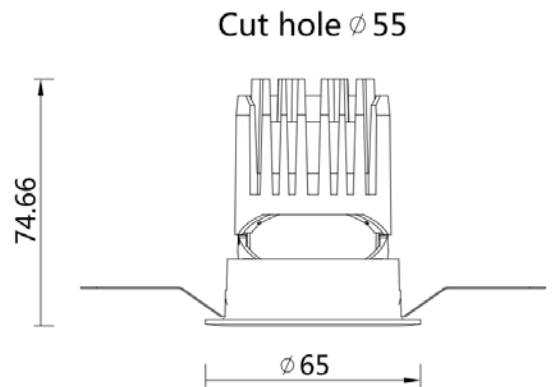

### Product information

Product number:	REG2055A - 8W
Input Voltage (v):	220-240V
Dimming:	On/Off, TRIAC, 1-10V, DALI
Light source:	COB LED
luminaire Lifetime:	50.000h (L80-B10, Ta25°C)
Rotation Angle (degree):	350
Tilting Angle (degree):	30
IP Rating:	20
Working Temperature (°C)	-5 ~ +30
Storage Temperature (°C)	-20 ~ +50
Material:	Aluminium
Fitting Colors:	9016 Sandy White / 9017 Sandy Black

Round Trim

Round Trimless

### Packaging information

N.W. lamp (Kg)	0.24
G.W. Carton (Kg)	18
Master carton dimensions(mm)	655x620x225
Quantity per carton(PCS)	60

Beam	Watt	CRI	Luminous	CCT	Code
20	8W	90	558.8	4000K	REG2055FS-08G40
			494.6	3000K	REG2055FS-08G30
			460.0	2700K	REG2055FS-08G27
30	8W	90	626.1	4000K	REG2055FM-08G40
			541.2	3000K	REG2055FM-08G30
			503.3	2700K	REG2055FM-08G27
40	8W	90	644.6	4000K	REG2055FF-08G40
			571.8	3000K	REG2055FF-08G30
			531.8	2700K	REG2055FF-08G27

Code composition: REG2 055 A R1 W - R S 01 - D 08 G27

① ② ③ ④ ⑤ ⑥ ⑦ ⑧ ⑨ ⑩ ⑪

Product Code	Hole Cut Size	Structural	Structural style	Finishes	Optical	Angle	Anti-glare cover	Dimming	Watt	LED	Kelvin & CRI
REG2	Φ55mm	Fixed	R1	Round Trim	White	Reflector	S Spot	01 Mirror silver	X Not-Driver	8W	H27 2700 95
			Adjustable	R2	Round Trimless	Black	Lens	M Medium	02 Flax Silver	T TRIAC	G27 2700 90
	Wall Washer	S1	Square Trim	S2	Square Trimless		F Flood	03 Matte white	V 1-10V	G30 3000 90	
								04 Blinding black	D DALI	G40 4000 90	
								05 Bright black	E50 5000 80		
								06 Matte black			
								07 Charm Gold			