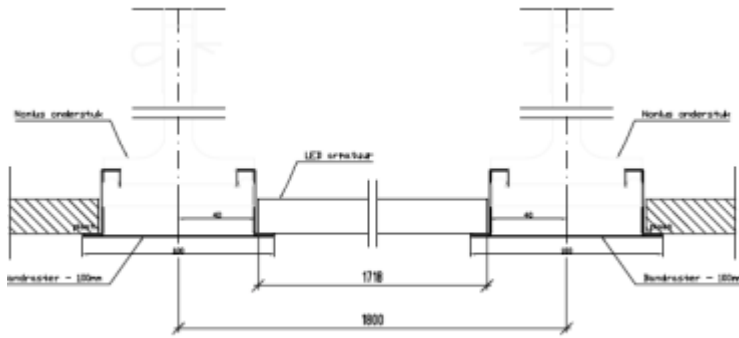

PIATTO OFFICE SERIES LED PANEL LONG

Doorsnede A