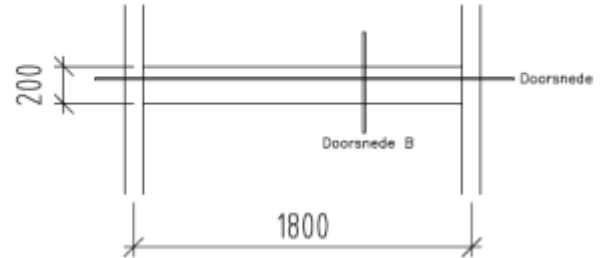

PIATTO OFFICE SERIES LED PANEL LONG

Doorsnede A