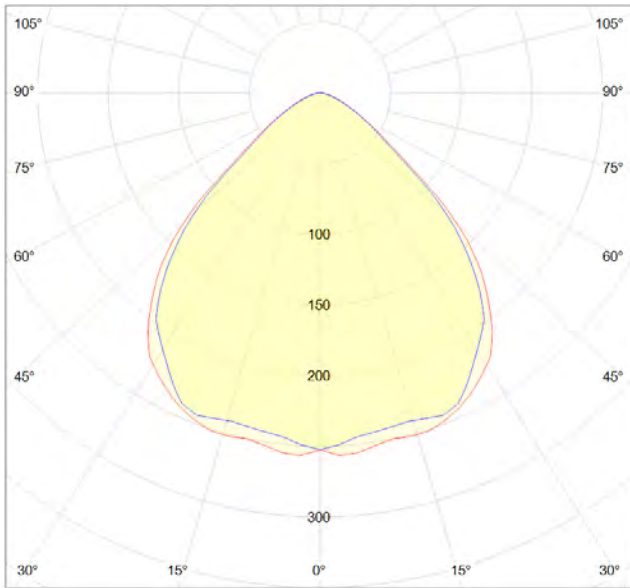

LINEAR LIGHTING SERIES LONGUM OFFICE

Glare Evaluation According to UGR

ρ Ceiling	70	70	50	50	30	70	70	50	50	30	
ρ Walls	50	30	50	30	30	50	30	50	30	30	
ρ Floor	20	20	20	20	20	20	20	20	20	20	
Room size X Y	Viewing direction at right angles to lamp axis					Viewing direction parallel to lamp axis					
2H	2H	17.1	18.2	17.4	18.4	18.6	16.9	18.0	17.2	18.2	18.4
	3H	17.3	18.2	17.6	18.5	18.7	17.2	18.1	17.5	18.3	18.6
	4H	17.3	18.2	17.6	18.4	18.7	17.2	18.1	17.5	18.4	18.6
	6H	17.3	18.1	17.6	18.4	18.7	17.3	18.1	17.6	18.3	18.6
	8H	17.3	18.1	17.6	18.4	18.7	17.3	18.0	17.6	18.3	18.6
	12H	17.3	18.0	17.6	18.3	18.6	17.3	18.0	17.6	18.3	18.6
4H	2H	17.2	18.1	17.6	18.4	18.7	17.1	17.9	17.4	18.2	18.5
	3H	17.4	18.1	17.8	18.5	18.8	17.3	18.0	17.7	18.3	18.7
	4H	17.5	18.1	17.9	18.5	18.8	17.4	18.0	17.8	18.4	18.7
	6H	17.5	18.1	17.9	18.4	18.8	17.5	18.0	17.9	18.4	18.8
	8H	17.5	18.0	18.0	18.4	18.8	17.5	18.0	18.0	18.4	18.8
	12H	17.5	18.0	18.0	18.4	18.8	17.6	18.0	18.0	18.4	18.8
8H	4H	17.4	17.9	17.8	18.3	18.7	17.3	17.8	17.8	18.2	18.6
	6H	17.5	17.9	17.9	18.3	18.7	17.4	17.8	17.9	18.3	18.7
	8H	17.5	17.8	18.0	18.3	18.8	17.5	17.9	18.0	18.3	18.8
	12H	17.5	17.8	18.0	18.3	18.8	17.6	17.9	18.0	18.3	18.8
12H	4H	17.4	17.8	17.8	18.2	18.7	17.3	17.8	17.8	18.2	18.6
	6H	17.4	17.8	17.9	18.2	18.7	17.4	17.8	17.9	18.2	18.7
	8H	17.5	17.8	18.0	18.2	18.7	17.5	17.8	18.0	18.2	18.7

Variation of the observerposition for the luminaire distance S

S = 1.0H	+0.8 / -1.7	+0.8 / -1.6
S = 1.5H	+2.2 / -3.5	+2.0 / -3.1
S = 2.0H	+3.9 / -4.9	+3.5 / -4.3

Standard table	BK01	BK01
Correction summand	-2.9	-3.0