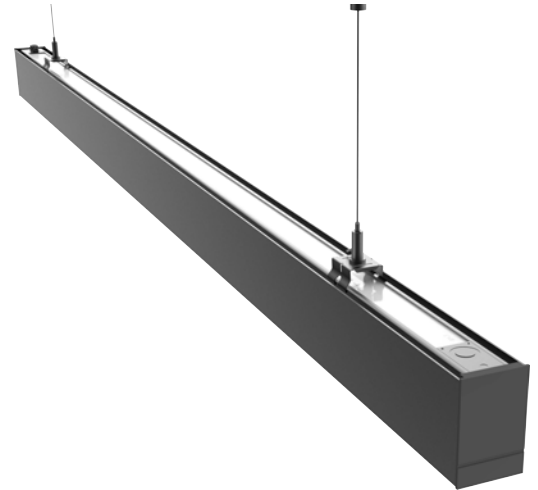

LINEAR LIGHTING SERIES LONGUM OFFICE

TECHNICAL PARAMETERS

Length	1413 mm	2818 mm	3380 mm
Down lighting	27 Watt	54 Watt	65 Watt
	4050 Lumen	8100 Lumen	9750 Lumen
Width* Height	50*75mm		
UGR	<19		
Beam angle	80°		
Light Efficiency	150lm/w		
Lighting	Up lighting: DALI DT8 3000K-6500K		
	Down lighting: DALI DT8 3000K-6500K		
Up-Lighting	18w	36w	43w
	2160 Lumen	2320 Lumen	5160 Lumen
Weight	2.7 KG	5.3 KG	6.5 KG

School

Office

Store

Supermarket

LED Linear System - Longum

Item	Details	Remark
Color temperature:	3000K - 6500K Tunable white	≤3 SDCM
CRI:	> 80	
LED:	Down lighting: SMD3030, Up lighting: SMD5630 Down lighting: PMMA, Upper lighting: PC	
Light emission:	Direct distribution through a lens	
Service life:	Epistar LED: 50,000hrs	25C
Housing Material	aluminum	
Housing Color:	white / black / silver 220-240V AC, 50/60Hz	White is normal; other color can be customized.
LED Driver:	Halocc or Osram or Tridonic Dali DT8	
PF:	> 0.9 IP50	
Impact resistance:	IK05	
Insulation class:	insulation class I (protective earthing)	
Permissible ambient temperature:	-25C...+45C	ta=45C
Package:		
Mounting:	surface mounted / suspension