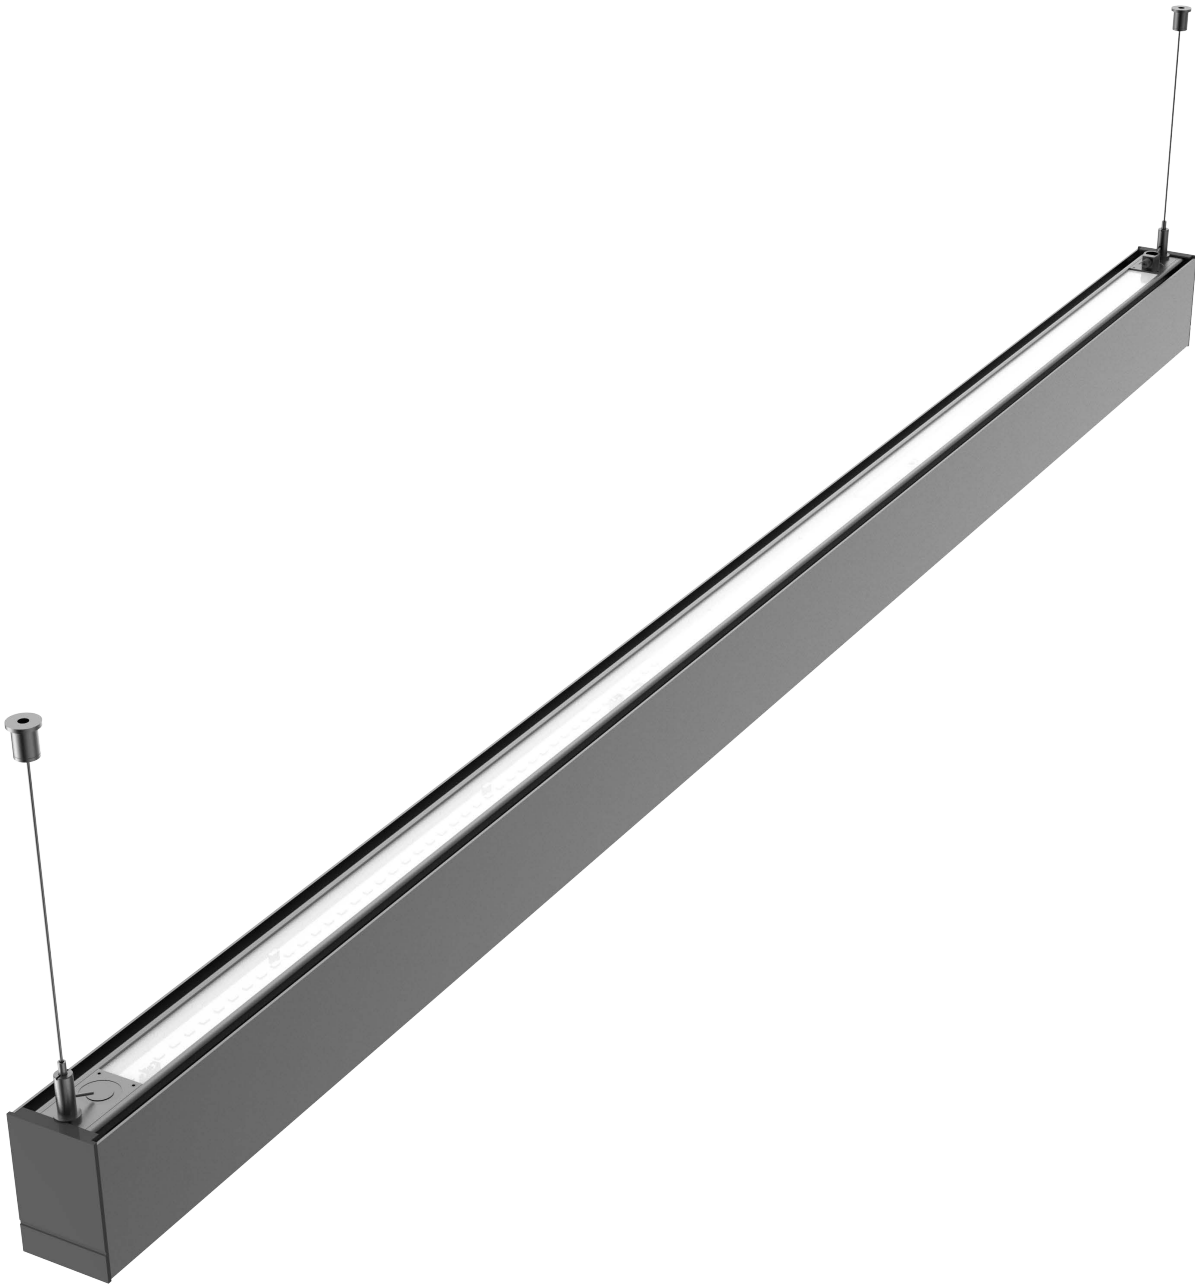

LINEAR LIGHTING SERIES

LONGUM OFFICE

عاباز

LINEAR LIGHTING SERIES LONGUM OFFICE

ABOUT

LONGUM IS THE LATEST TECHNOLOGY IN OFFICE LINE LIGHTING

Office art by introducing a sleek and slim designed intelligent line light that is ready for the future of intelligent buildings. Anodized Aluminium, Tunable white downlight with no glare, and amazing blue uplight creating a future like atmosphere.

SUSPENSION CABLES

WORTH TALKING ABOUT

LONGUM SUSPENSION

Fixed suspension at both sides of the fixture perfectly integrated with the AC and Dali cable input. While it might be necessary to have a flexible suspension cable position to cater for different ceiling types. The Longum is ready for it.