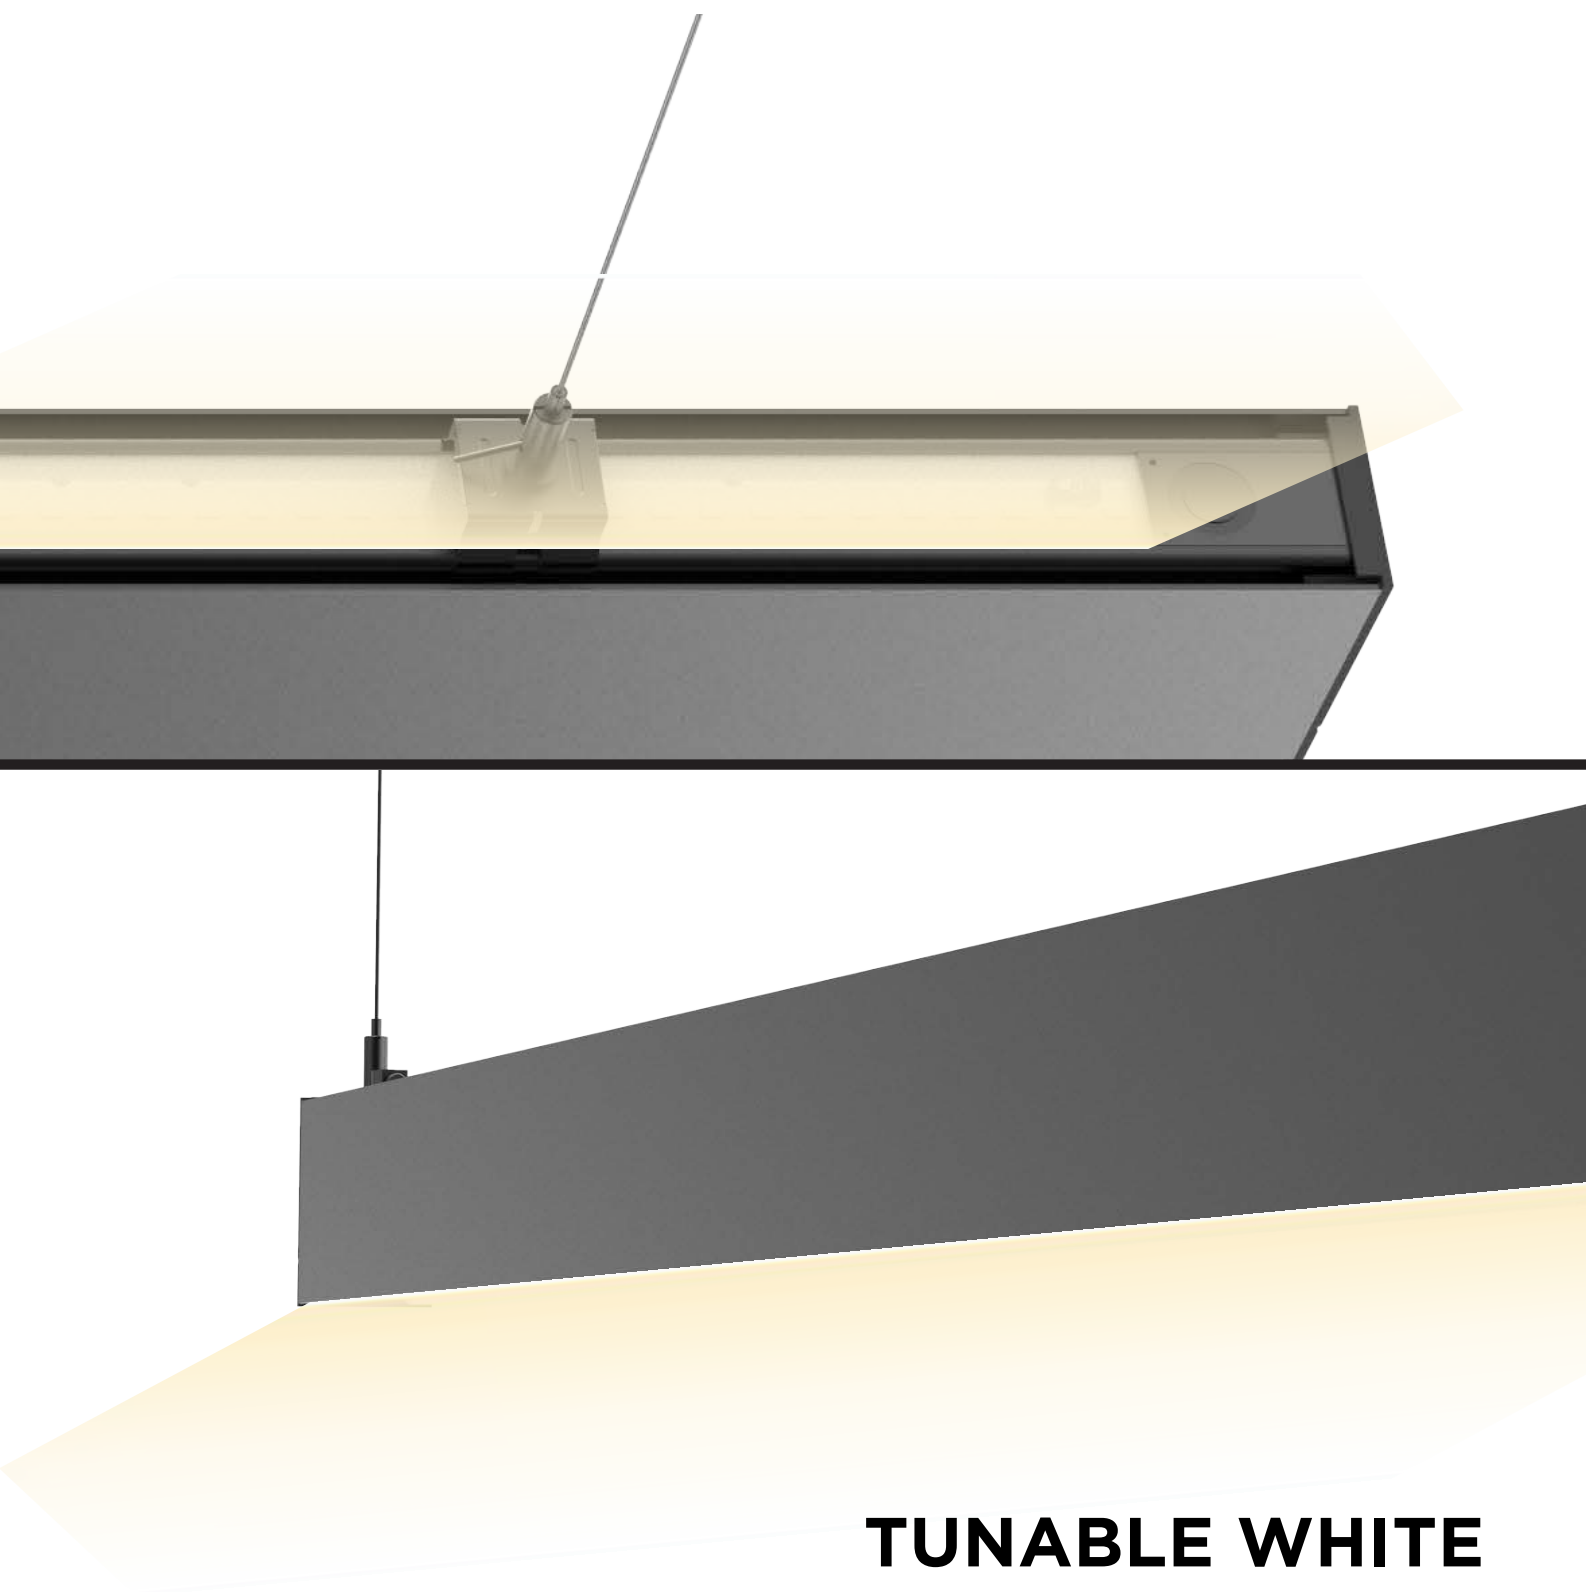

**TUNABLE WHITE
UPLIGHT
3000K-6500K**

**TUNABLE WHITE
DOWNLIGHT
3000K-6500K**