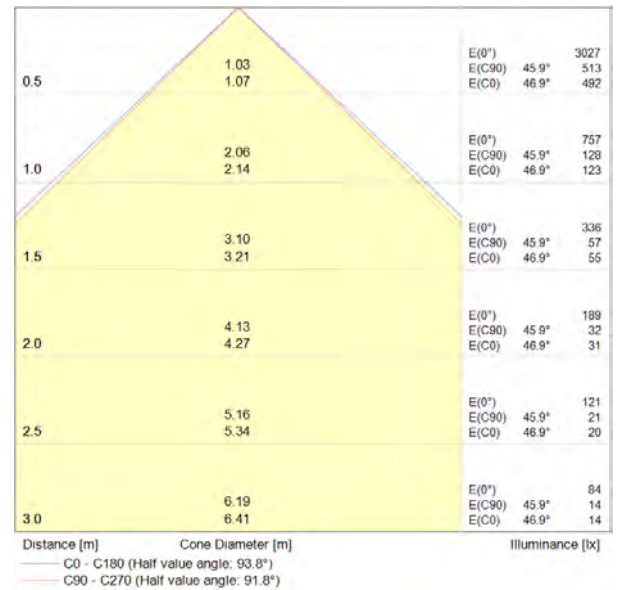

LINEAR LIGHTING SERIES LONGUM OFFICE

Glare Evaluation According to UGR

ρ Ceiling	70	70	50	50	30	70	70	50	50	30	
ρ Walls	50	30	50	30	30	50	30	50	30	30	
ρ Floor	20	20	20	20	20	20	20	20	20	20	
Room size X Y	Viewing direction at right angles to lamp axis					Viewing direction parallel to lamp axis					
2H	2H	17.1	18.2	17.4	18.4	18.6	16.9	18.0	17.2	18.2	18.4
	3H	17.3	18.2	17.6	18.5	18.7	17.2	18.1	17.5	18.3	18.6
	4H	17.3	18.2	17.6	18.4	18.7	17.2	18.1	17.5	18.4	18.6
	6H	17.3	18.1	17.6	18.4	18.7	17.3	18.1	17.6	18.3	18.6
	8H	17.3	18.1	17.6	18.4	18.7	17.3	18.0	17.6	18.3	18.6
	12H	17.3	18.0	17.6	18.3	18.6	17.3	18.0	17.6	18.3	18.6
4H	2H	17.2	18.1	17.6	18.4	18.7	17.1	17.9	17.4	18.2	18.5
	3H	17.4	18.1	17.8	18.5	18.8	17.3	18.0	17.7	18.3	18.7
	4H	17.5	18.1	17.9	18.5	18.8	17.4	18.0	17.8	18.4	18.7
	6H	17.5	18.1	17.9	18.4	18.8	17.5	18.0	17.9	18.4	18.8
	8H	17.5	18.0	18.0	18.4	18.8	17.5	18.0	18.0	18.4	18.8
	12H	17.5	18.0	18.0	18.4	18.8	17.6	18.0	18.0	18.4	18.8
8H	4H	17.4	17.9	17.8	18.3	18.7	17.3	17.8	17.8	18.2	18.6
	6H	17.5	17.9	17.9	18.3	18.7	17.4	17.8	17.9	18.3	18.7
	8H	17.5	17.8	18.0	18.3	18.8	17.5	17.9	18.0	18.3	18.8
	12H	17.5	17.8	18.0	18.3	18.8	17.6	17.9	18.0	18.3	18.8
12H	4H	17.4	17.8	17.8	18.2	18.7	17.3	17.8	17.8	18.2	18.6
	6H	17.4	17.8	17.9	18.2	18.7	17.4	17.8	17.9	18.2	18.7
	8H	17.5	17.8	18.0	18.2	18.7	17.5	17.8	18.0	18.2	18.7