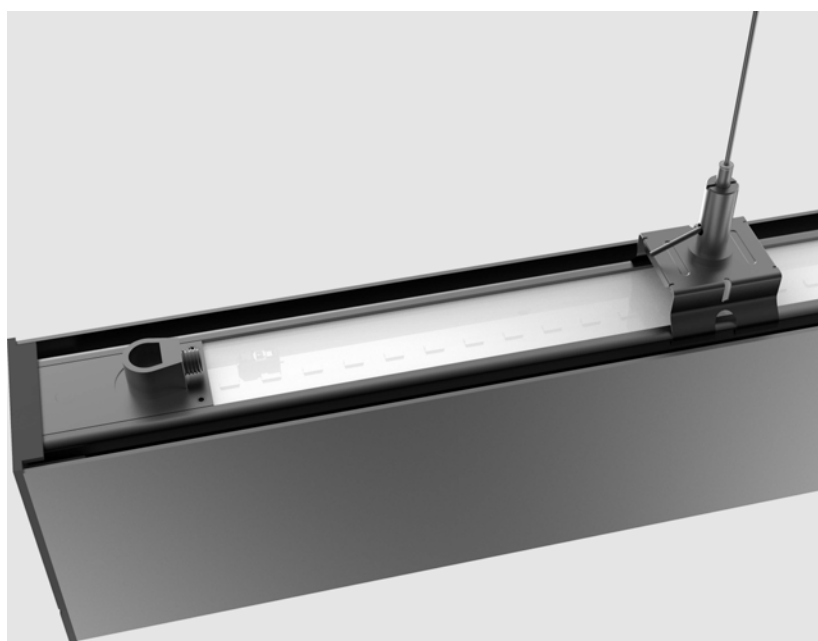

LINEAR LIGHTING SERIES

LONGUM OFFICE

عاباز

LINEAR LIGHTING SERIES LONGUM OFFICE

ABOUT

LONGUM IS THE LATEST TECHNOLOGY IN OFFICE LINE LIGHTING

Office art by introducing a sleek and slim designed intelligent line light that is ready for the future of intelligent buildings. Anodized Aluminium, Tunable white downlight with no glare, and amazing blue uplight creating a future like atmosphere.

Up

Down

Movable Brackets

CREATING ART WITH LIGHT

**MOVABLE OR FIXED
SUSPENSION RODS,
NOT JUST ANOTHER
LIGHTING FIXTURE.**

Free choice of fixed or movable suspension clips in order to prevent unwanted suspension mounting in precious (climate) ceilings.

SUSPENSION CABLES

WORTH TALKING ABOUT

LONGUM SUSPENSION

Fixed suspension at both sides of the fixture perfectly integrated with the AC and Dali cable input. While it might be necessary to have a flexible suspension cable position to cater for different ceiling types. The Longum is ready for it.