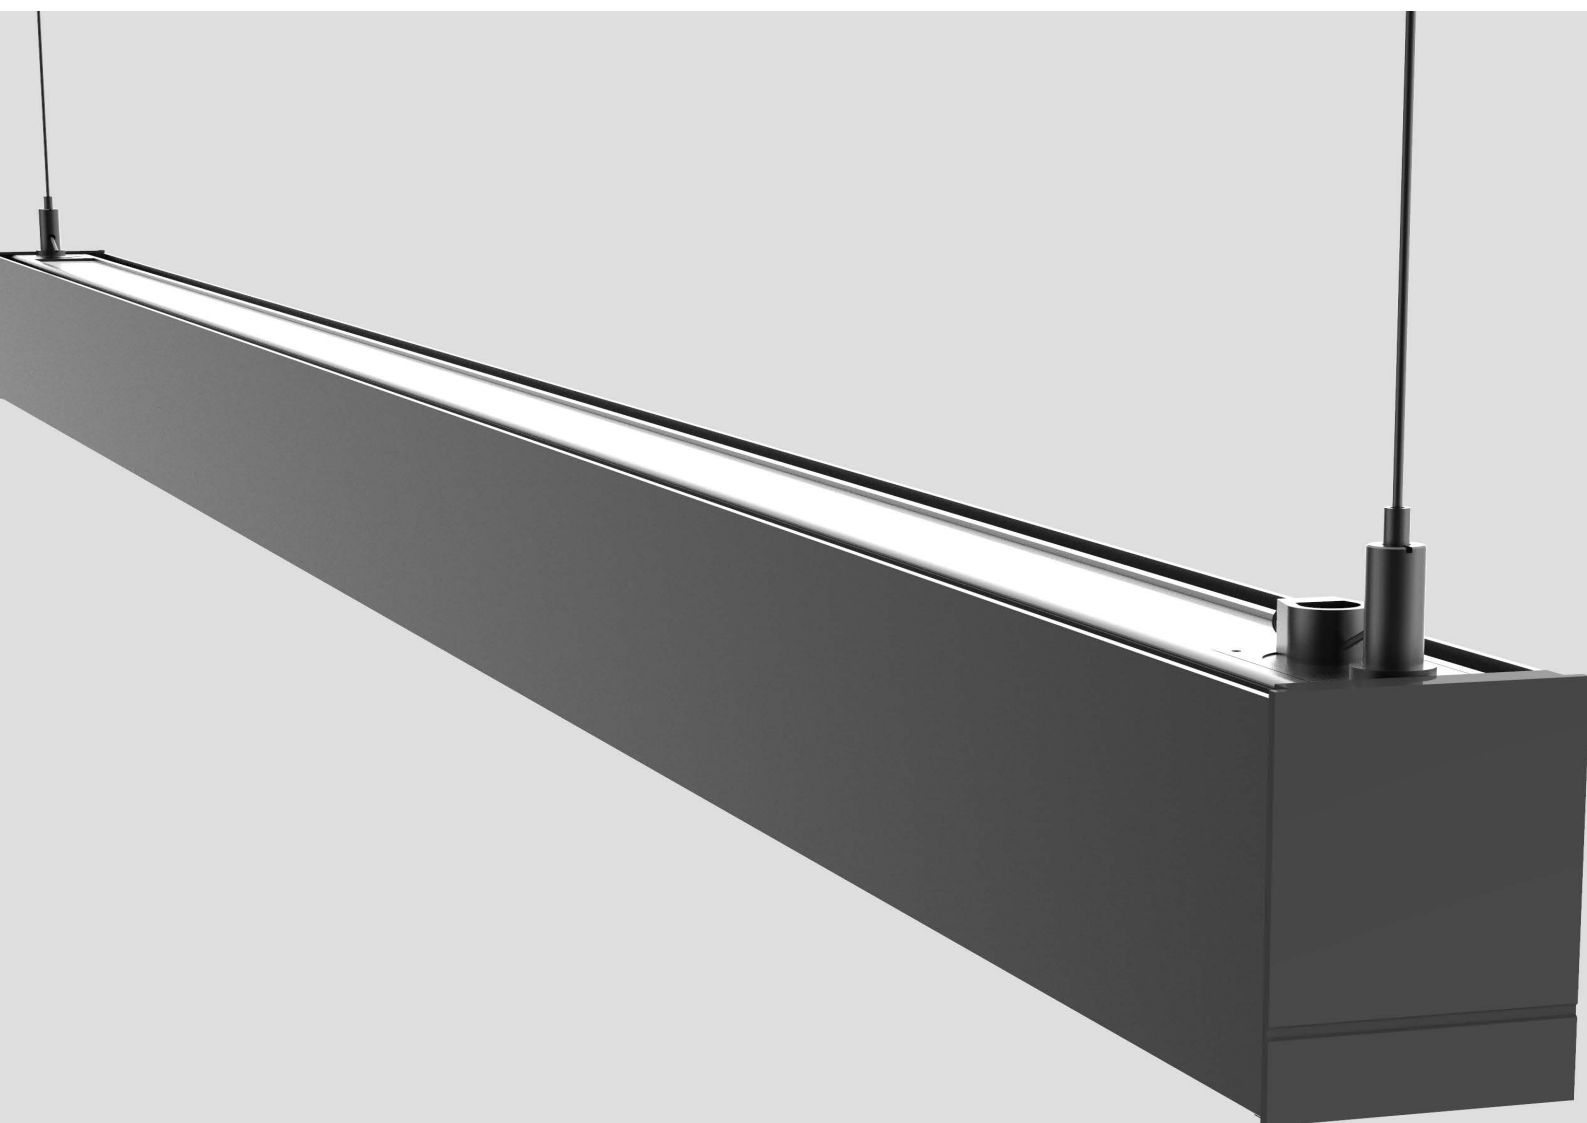

Up

Down

Movable Brackets

CREATING ART WITH LIGHT

**MOVABLE OR FIXED
SUSPENSION RODS,
NOT JUST ANOTHER
LIGHTING FIXTURE.**

Free choice of fixed or movable suspension clips in order to prevent unwanted suspension mounting in precious (climate) ceilings.

SUSPENSION CABLES

WORTH TALKING ABOUT

LONGUM SUSPENSION

Fixed suspension at both sides of the fixture perfectly integrated with the AC and Dali cable input. While it might be necessary to have a flexible suspension cable position to cater for different ceiling types. The Longum is ready for it.