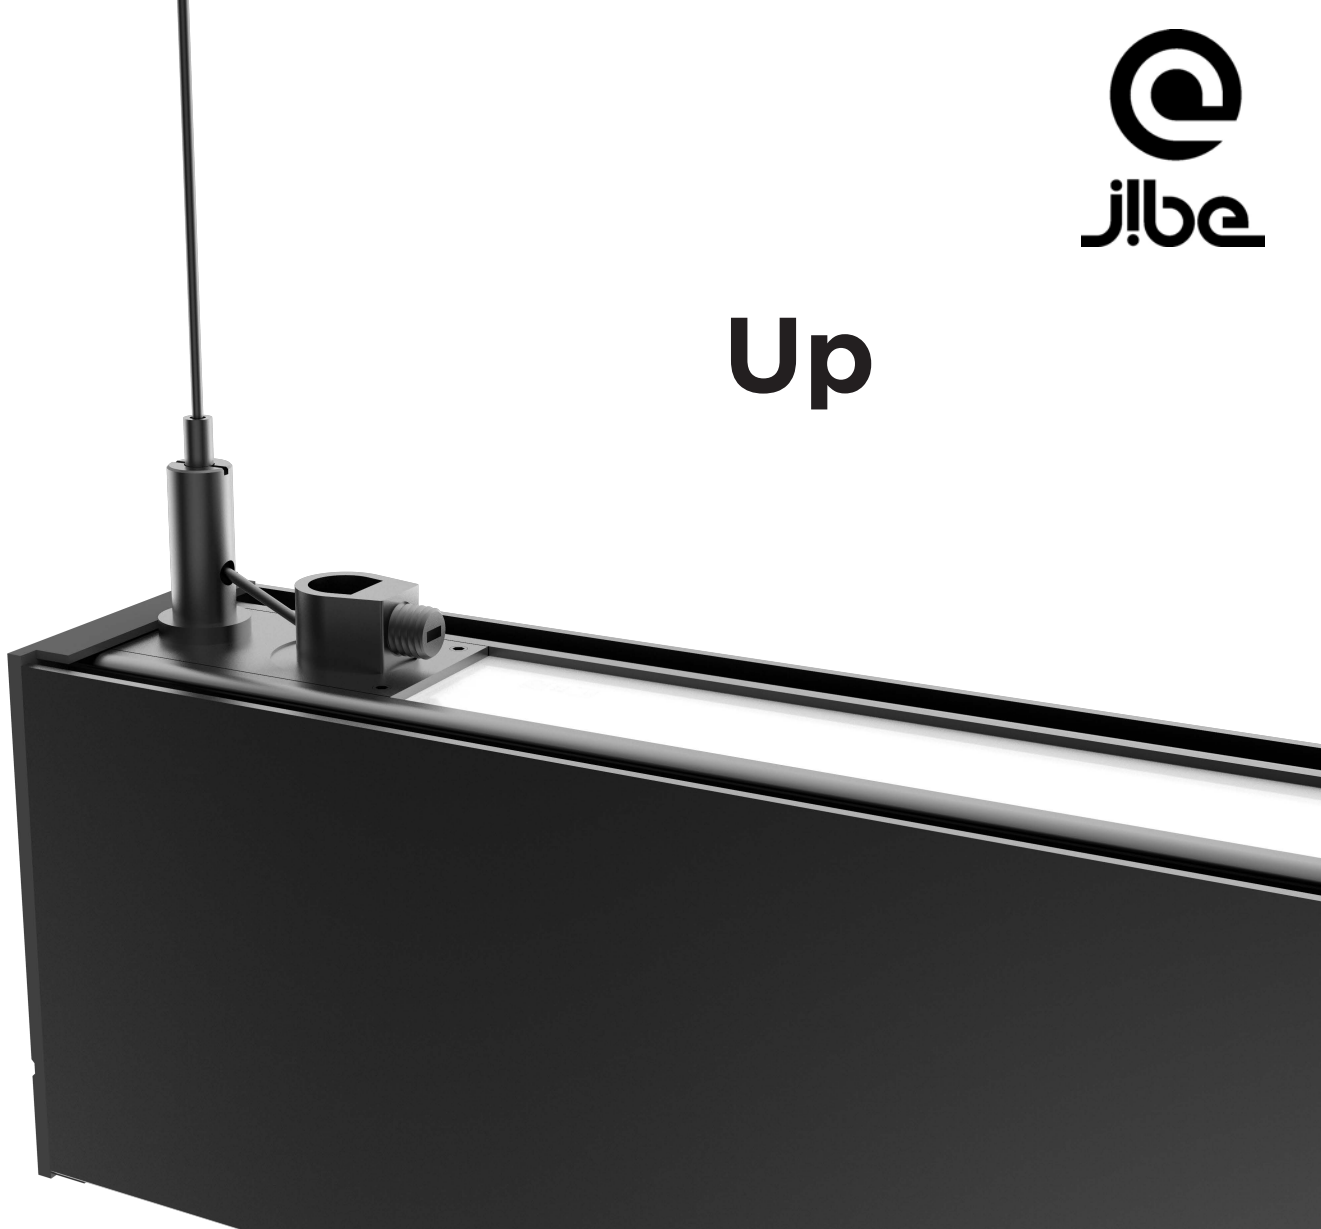

LINEAR LIGHTING SERIES

LONGUM OFFICE

عاباز

LINEAR LIGHTING SERIES LONGUM OFFICE

ABOUT

LONGUM IS THE LATEST TECHNOLOGY IN OFFICE LINE LIGHTING

Office art by introducing a sleek and slim designed intelligent line light that is ready for the future of intelligent buildings. Anodized Aluminium, Tunable white downlight with no glare, and amazing blue uplight creating a future like atmosphere.

" Health lies in healthy circadian habits "

- Satchin Panda, PhD scientist and researcher at the Salk Institute in San Diego

LINEAR LIGHTING SERIES LONGUM OFFICE

FEATURES

- Saving energy: up to 150 lm/w luminous efficacy
- Saving installation costs: Modularization, tool-free
- Saving maintenance costs: 5 years warranty
- Controllable: DALI dimming
- Linkable system: Seamless connection
- Multiple beam angle: 30°, 50°, 80°, 120°, Double 25°, Asymmetric Left/Right 25°
- Tunable white downlight. Low UGR
- Dimmable uplight

Up

Down

Movable Brackets

CREATING ART WITH LIGHT

**MOVABLE OR FIXED
SUSPENSION RODS,
NOT JUST ANOTHER
LIGHTING FIXTURE.**

Free choice of fixed or movable suspension clips in order to prevent unwanted suspension mounting in precious (climate) ceilings.

SUSPENSION CABLES

WORTH TALKING ABOUT

LONGUM SUSPENSION

Fixed suspension at both sides of the fixture perfectly integrated with the AC and Dali cable input. While it might be necessary to have a flexible suspension cable position to cater for different ceiling types. The Longum is ready for it.