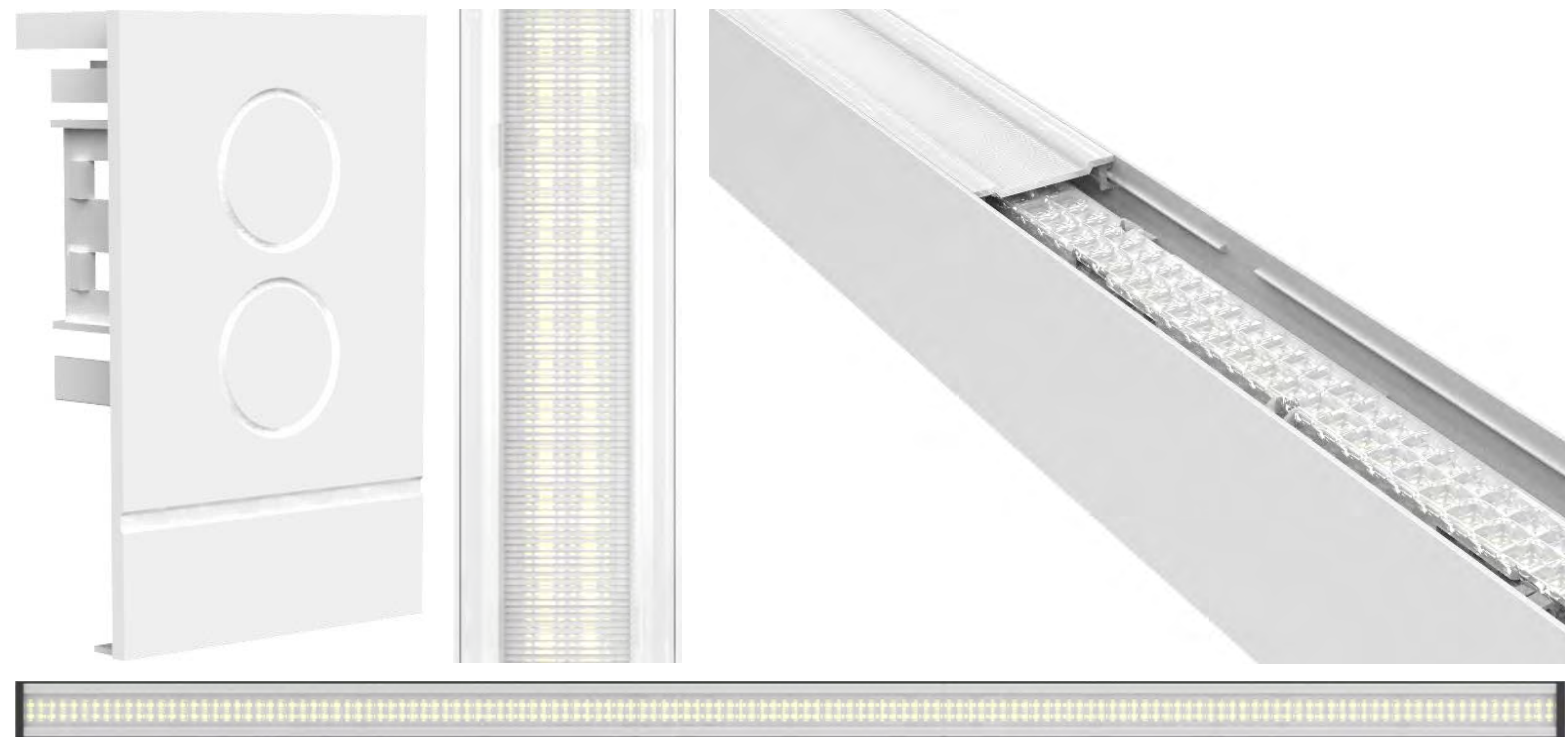

Technology

CREATING ART WITH LIGHT

WHERE ART AND TECHNOLOGY COME TOGETHER

The Longum will make your Return on Investment count. Because of it's the state-of-the-art LED and lens technology, a very high 150 lumen per watt can be achieved. High lumen per watt means low energy consumption and longer LED lifetime. Available in different lengths thereby avoiding unnecessary cabling, connectors and drivers to keep the cost of ownership low.

All LEDs are placed on a Metal Core PCB allowing them to cool better and faster for less color shift and light depreciation.

For the Downlight, 2 colors of LEDs have been placed which can be controlled separately. 3000K and 6500K (tunable white) allowing for a full range of colorshift between these two colors. For the uplight dimmable blue LEDs have been placed to create an amazing ambiance onto the ceiling. The control gears are Dali DT8 enabled and allow digital addressing and bus control that includes dimming, tunable white control, lamp and device status, running hours, power-on level, system-failure level etc.