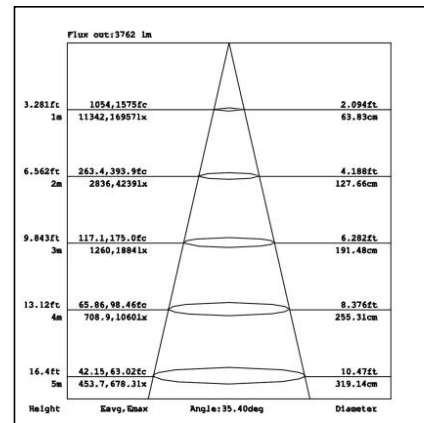

4000K

Technical Data test pattern

CRI80 36°

3000K

4000K