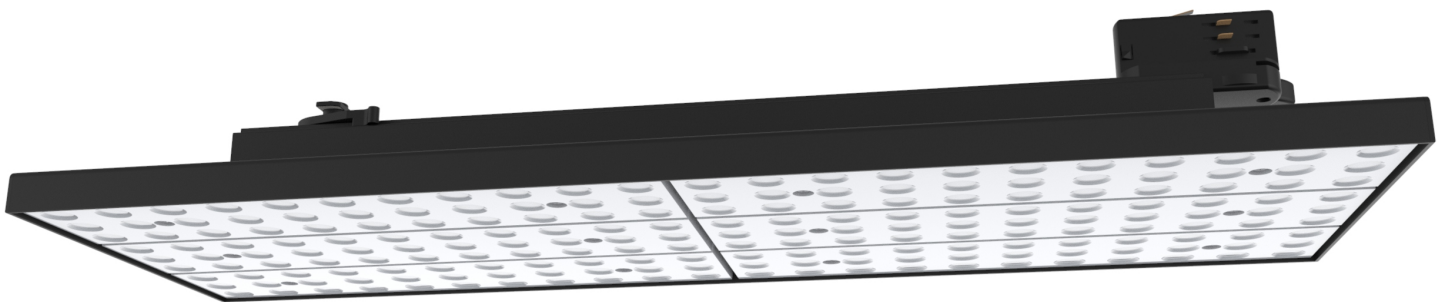

LIGNUM RETAIL SERIES

MACELLUM

ماجاز

LIGNUM RETAIL SERIES MACELLUM

ABOUT

THE MACELLUM SERIES IS HIGHLY VERSATILE

The Macellum 2.0 series is highly versatile: different lens optics (30°, 60°, 90°, 110°, double asymmetric and single asymmetric is optional) combined and the track-mounted variant can be rotated. It can meet the needs in conventional general lighting, also, the Macellum 2.0 is suitable for places with special light distribution requirements, such as shelf and aisles lighting.

The series is simple and compact, suitable for European standard three-circuit track system, which is convenient for group control management. At the same time, it has multiple smart control option, such as DALI dimming, 1-10V dimming, 2.4G wireless dimming, etc.

LIGNUM RETAIL SERIES MACELLUM

KEY FEATURES

Universal track adapter design, compatible with multiple-brands European 3 circuits track. A variety of light distribution angles are available to meet different application needs. The luminaire can be rotated through $\pm 350^\circ$

Finish Color: Black / White
Beam Angle: 30/60/90/Single & Double
Asymmetric Dimming: 1-10V, DALI, RF-2.4G
Adaptor: 3 Circuits / Phases
IP Grade: IP20
Net Weight: 2.3Kg
Product Size: 580*190*116mm
Warranty: 5 Years