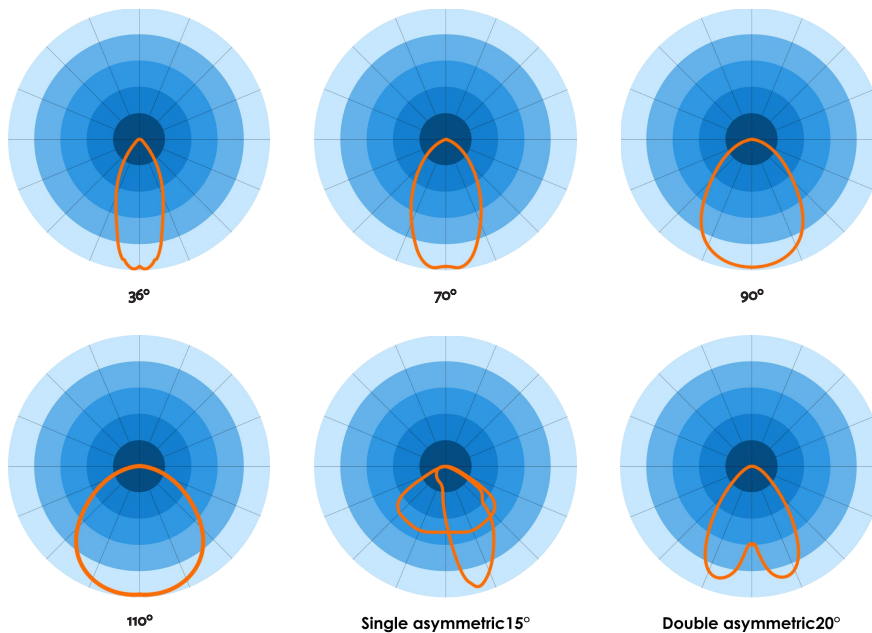

LIGNUM RETAIL SERIES MACELLUM

KEY FEATURES

Universal track adapter design, compatible with multiple-brands European 3 circuits track. A variety of light distribution angles are available to meet different application needs. The luminaire can be rotated through $\pm 350^\circ$

DETAILS

Power: 40W / 60W / 75W
LEDs: SMD2835
CCT: 3000K, 4000K, 5000K, Meat,
Fruits, Bread Ra >80 / >90
Light Efficiency: Upto 145lm/w
Driver: Osram
Input Voltage: AC200-240V
Material: Aluminum
Surface Treatment: Powder-Coated

Finish Color: Black / White
Beam Angle: 30/60/90/Single & Double
Asymmetric Dimming: 1-10V, DALI, RF-2.4G
Adaptor: 3 Circuits / Phases
IP Grade: IP20
Net Weight: 2.3Kg
Product Size: 580*190*116mm
Warranty: 5 Years