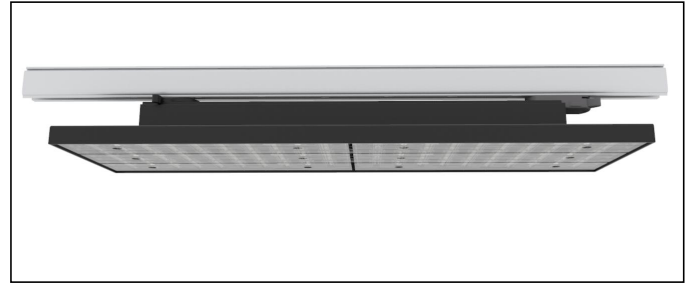

Cylinder series

LTA-X-6-3-75-8-DA

UGR<19

Technical Parameters:

Name	Parameters
Light source:	SMD
Input Voltage:	AC220~240V 50/60Hz
LED Current:	375mA
Beam Angle:	36°/70°/90°/single/double assymmetric
Life Time:	> 50,000h - L80 - B50 (Ta 25° C)
Operating temperature:	-20°C~40°C
Certificate:	CE/RoHS
Weight:	3.0kg