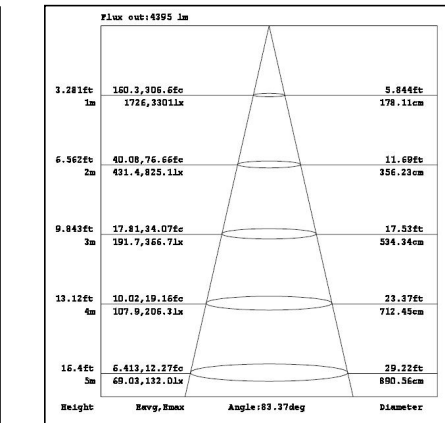

Technical Parameters:

Name	Parameters
Light source:	SMD
Input Voltage:	AC220~240V 50/60Hz
LED Current:	375mA
Beam Angle:	36°/70°/90°/single/double assymmetric
Life Time:	> 50,000h - L80 - B50 (Ta 25° C)
Operating temperature:	-20°C~40°C
Certificate:	CE/RoHS
Weight:	3.0kg

3000K

4000K

CRI80 DA

3000K

4000K

Packaging:

Outer carton:
 L645*W541*H400mm
 6pcs/CTN
 GW: 20.5kg/carton

JIBE LIGHTING – HEADQUARTERS
Hogebrinkerweg 14V - 3871 KN Hoevelaken
Netherlands Tel: +31 (0)33 844 7111
info@jibe.lighting - www.jibe.lighting