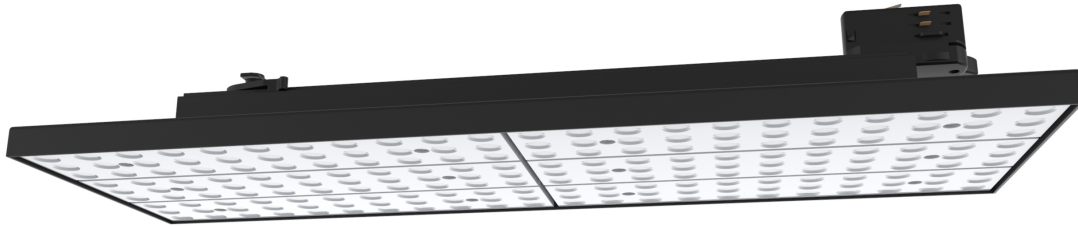

**LIGNUM RETAIL SERIES
MACELLUM**

350 DEGREES ROTATION

System wattage / luminous fluxes can be adjusted.

Different lens optics (30°/ 60°/ 90°/ Single & Double asymmetric is optional) combined.

The track-mounted can be 350°rotated. It can meet the needs in conventional general lighting,

It is also suitable for places with special light distribution requirements, such as shelf and aisles lighting.