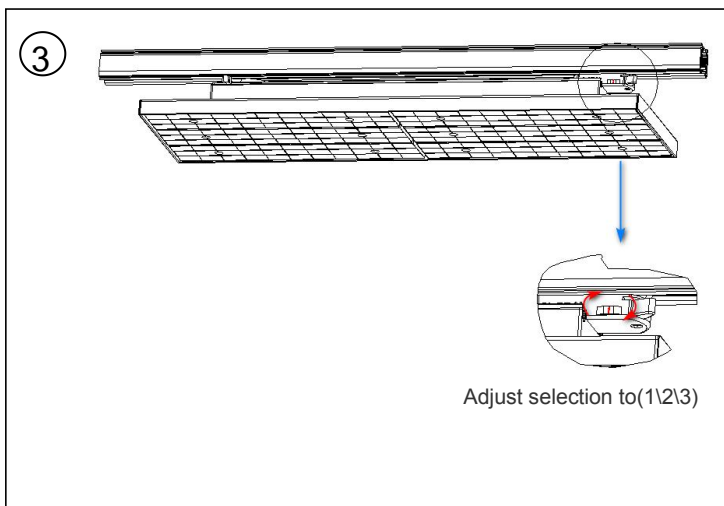

3000K

4000K

CRI80 DA

3000K

4000K

Packaging:

Outer carton:
 L645*W541*H400mm
 6pcs/CTN
 GW: 20.5kg/carton

JIBE LIGHTING – HEADQUARTERS
Hogebrinkerweg 14V - 3871 KN Hoevelaken
Netherlands Tel: +31 (0)33 844 7111
info@jibe.lighting - www.jibe.lighting