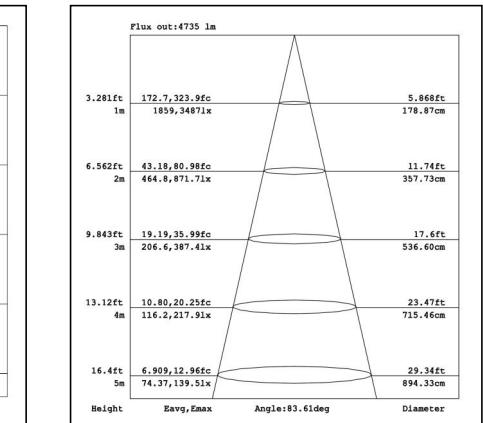

Technical Parameters:

Name	Parameters
Light source:	SMD
Input Voltage:	AC220~240V 50/60Hz
LED Current:	375mA
Beam Angle:	36°/70°/90°/single/double assymmetric
Life Time:	> 50,000h - L80 - B50 (Ta 25° C)
Operating temperature:	-20°C~40°C
Certificate:	CE/RoHS
Weight:	3.0kg

3000K

4000K

CRI80 DA

3000K

4000K

Packaging:

Outer carton:
 L645*W541*H400mm
 6pcs/CTN
 GW: 20.5kg/carton

JIBE LIGHTING – HEADQUARTERS
Hogebrinkerweg 14V - 3871 KN Hoevelaken
Netherlands Tel: +31 (0)33 844 7111
info@jibe.lighting - www.jibe.lighting