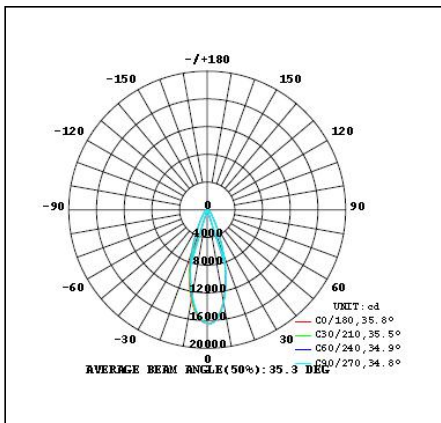

CRI80 70°

Technical Data test pattern

CRI80 36°

3000K

4000K