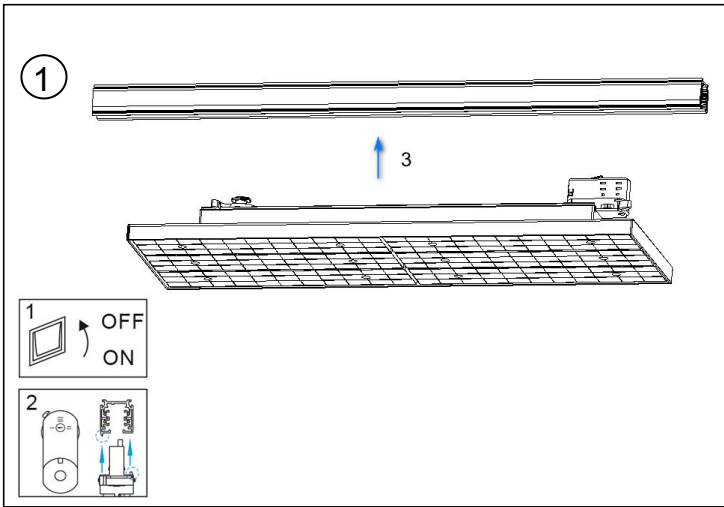

3000K

4000K

CRI80 DA

3000K

4000K

Packaging:

Outer carton:
 L645*W541*H400mm
 6pcs/CTN
 GW: 20.5kg/carton

JIBE LIGHTING – HEADQUARTERS
Hogebrinkerweg 14V - 3871 KN Hoevelaken
Netherlands Tel: +31 (0)33 844 7111
info@jibe.lighting - www.jibe.lighting