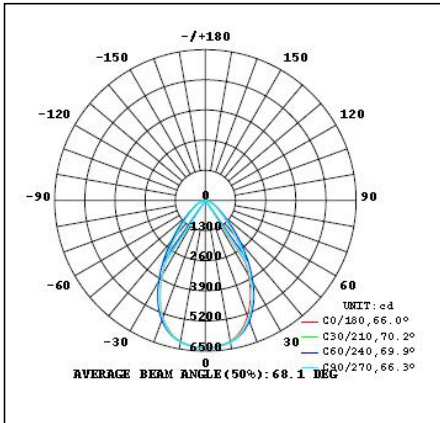

CRI80 90°

CRI80 70°