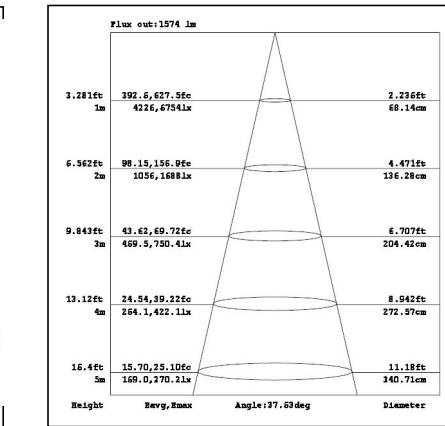

4000K

3000K

4000K

3000K