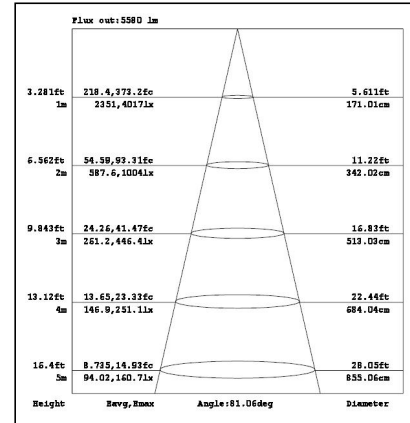

3000K

3000K