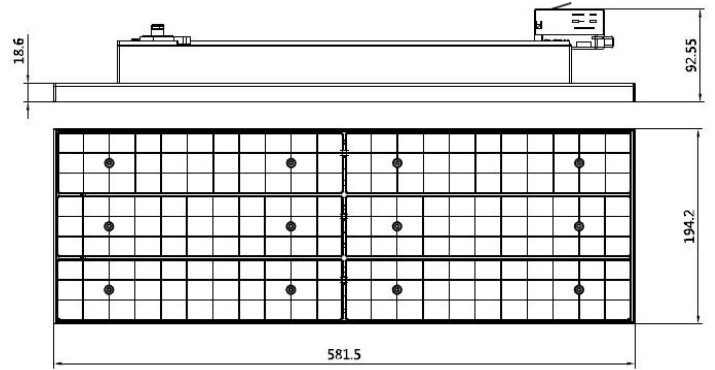

Cylinder series

LTA-X-6-3-75-8-DA

UGR<19

Technical Parameters:

Name	Parameters
Light source:	SMD
Input Voltage:	AC220~240V 50/60Hz
LED Current:	375mA
Beam Angle:	36°/70°/90°/single/double assymmetric
Life Time:	> 50,000h - L80 - B50 (Ta 25° C)
Operating temperature:	-20°C~40°C
Certificate:	CE/RoHS
Weight:	3.0kg