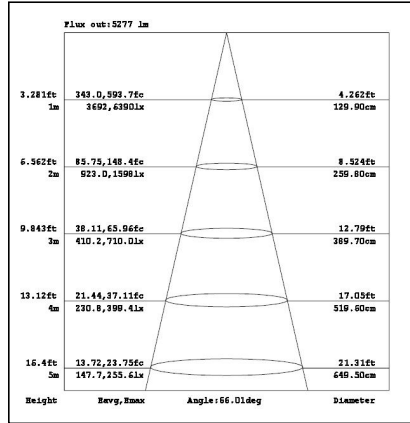

3000K

3000K