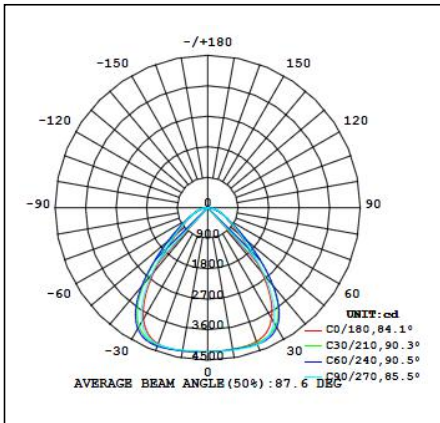

CRI80 SA

CRI80 90°