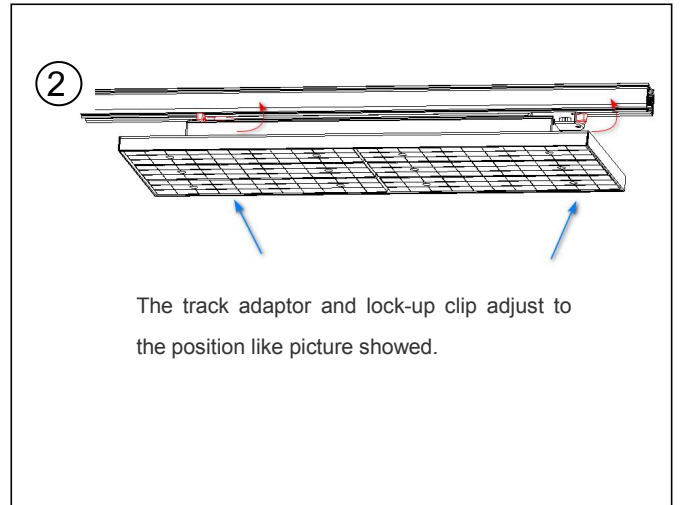

Packaging:

Outer carton:
L645*W541*H400mm
6pcs/CTN
GW: 20.5kg/carton