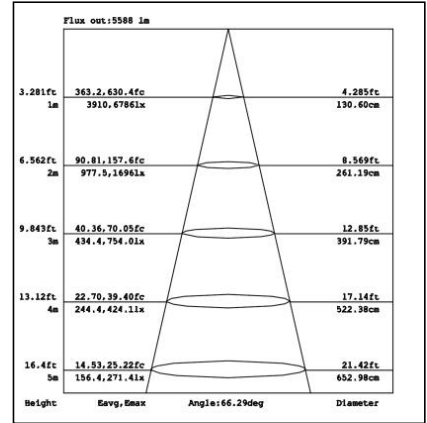

4000K

4000K