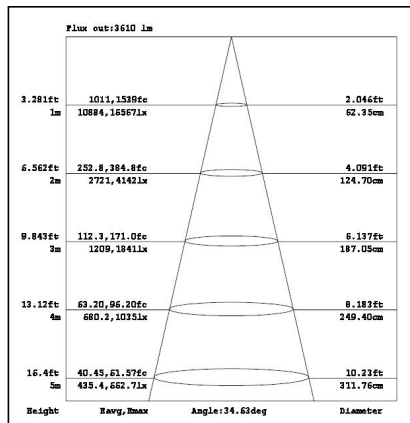

3000K

Technical Data test pattern

CRI80 36°

3000K

4000K