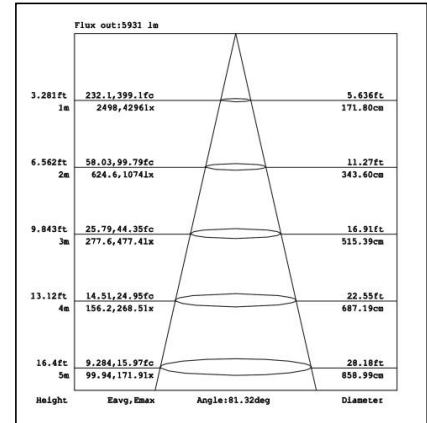

4000K

4000K