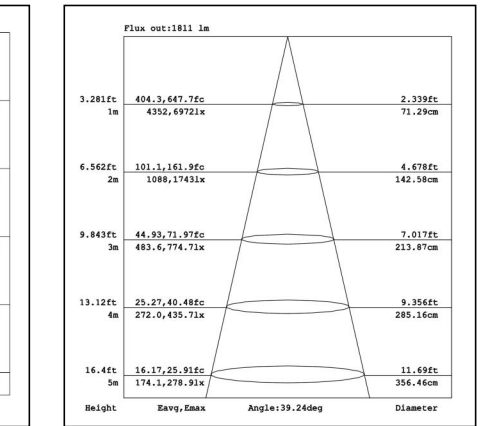

4000K

4000K