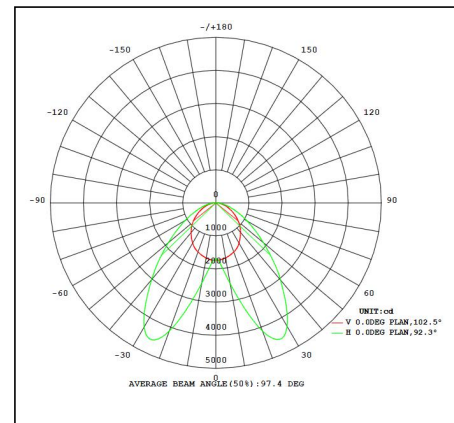

3000K

CRI80 DA