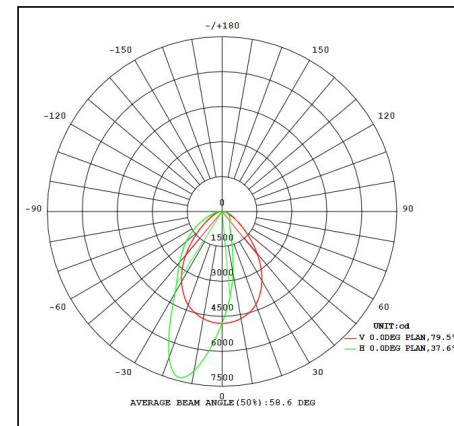

Technical Parameters:

Name	Parameters
Light source:	SMD
Input Voltage:	AC220~240V 50/60Hz
LED Current:	375mA
Beam Angle:	36°/70°/90°/single/double assymmetric
Life Time:	> 50,000h - L80 - B50 (Ta 25° C)
Operating temperature:	-20°C~40°C
Certificate:	CE/RoHS
Weight:	3.0kg

Ordering Information:

○White ● Black

Power	CRI	Beam Angle	Luminous	CCT	Housing	Part Number
75W	>80	 DA	9354lm	3000K	●	JLTA-06-3000K
			9454lm	4000K	●	JLTA-06-4000K

Technical Data test pattern

CRI80 36°

3000K

4000K

CRI80 70°

3000K

4000K

CRI80 90°

3000K

4000K

CRI80 SA