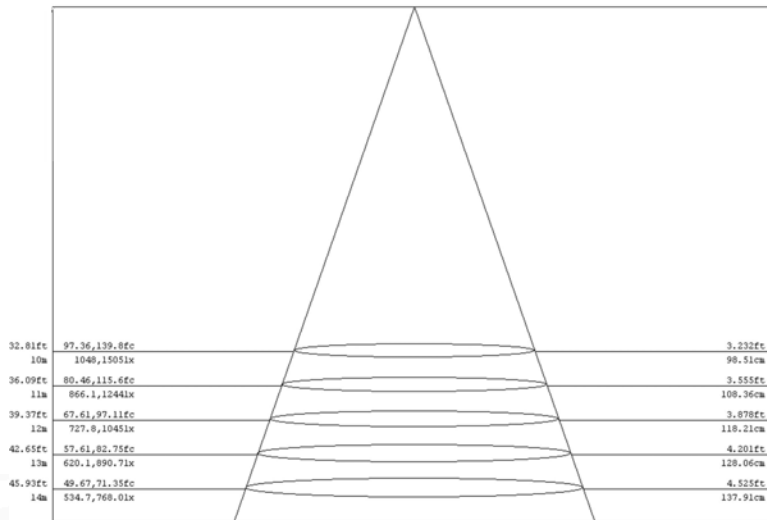

### PHOTOMETRIC CHARACTERISTICS

|                                    |              |             |
|------------------------------------|--------------|-------------|
| Total Flux                         | 4000 lm      |             |
| Nominal Optical Efficiency         | 87 lm/W      |             |
| Color Temperature for all 3 models | 3000K-3200K, | 3000K-3200K |
| Color Rendering Index (CRI)        | 80           | 90          |
| Viewing Angle                      | 5            | 5           |

# LIGNUM RETAIL SERIES LED SPOT ANGUSTUS

Height versus spot diameter/lux value

Cut hole  $\phi 222\text{mm}$