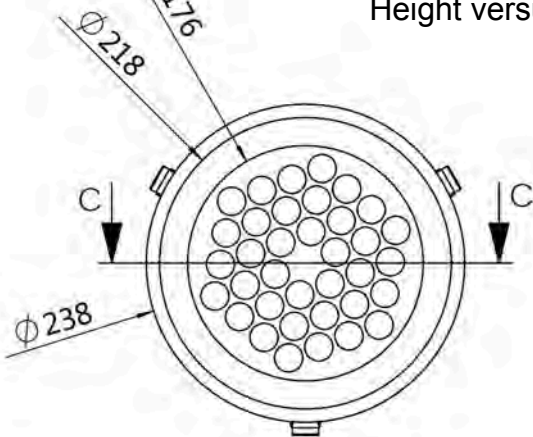

### PHOTOMETRIC CHARACTERISTICS

|                                    |              |             |
|------------------------------------|--------------|-------------|
| Total Flux                         | 4000 lm      |             |
| Nominal Optical Efficiency         | 87 lm/W      |             |
| Color Temperature for all 3 models | 3000K-3200K, | 3000K-3200K |
| Color Rendering Index (CRI)        | 80           | 90          |
| Viewing Angle                      | 5            | 5           |

# LIGNUM RETAIL SERIES LED SPOT ANGUSTUS

Height versus spot diameter/lux value

Cut hole  $\phi 222\text{mm}$