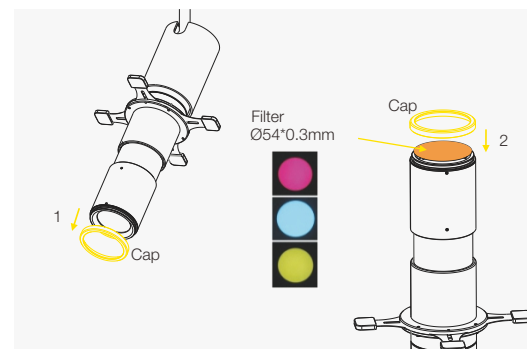

By installing different filters, you can get the same spot as the color of the filter.