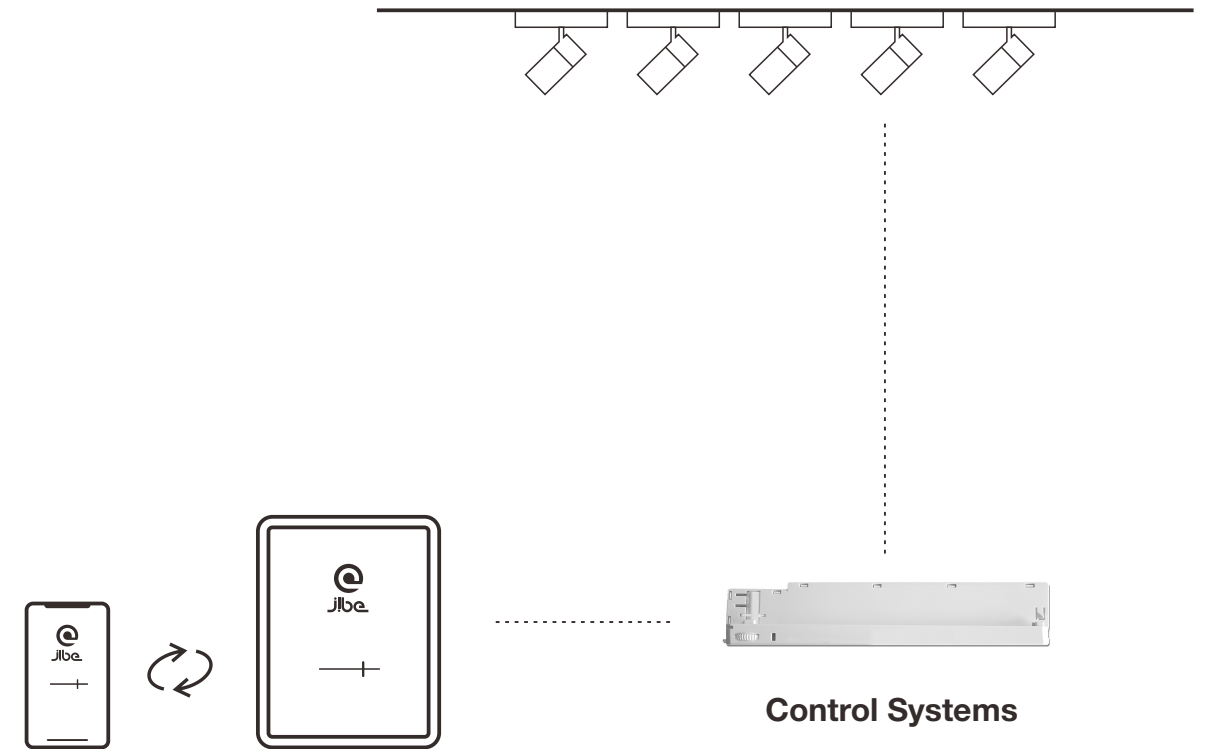

This double asymmetric lens is designed to simplify wall washer lighting design for shop display shelves and passageways. A single lens brings high uniformity of illuminance to the walls or products on display shelves on both sides.

JALT85

3m

Double Asymmetric

JALT55

2m

JALT70

2.8m

JALT85

3.6m

Play with your light

Light sets atmosphere in different life scenarios whenever in shopping, work, listening to music, watching TV, receiving a visitor, with family or even when tasting whiskey, adjust the brightness or tune the color of different lights may bring you different motions and feelings in need. Play with our smart ALTRACK lighting system to achieve whatever atmosphere you desire in daily life. You can easily do this by using either your smart phone or a remote controller by simply pressing the button. CASAMBI, DALI, Phase-cut, 0~10V are all included in this smart lighting system.