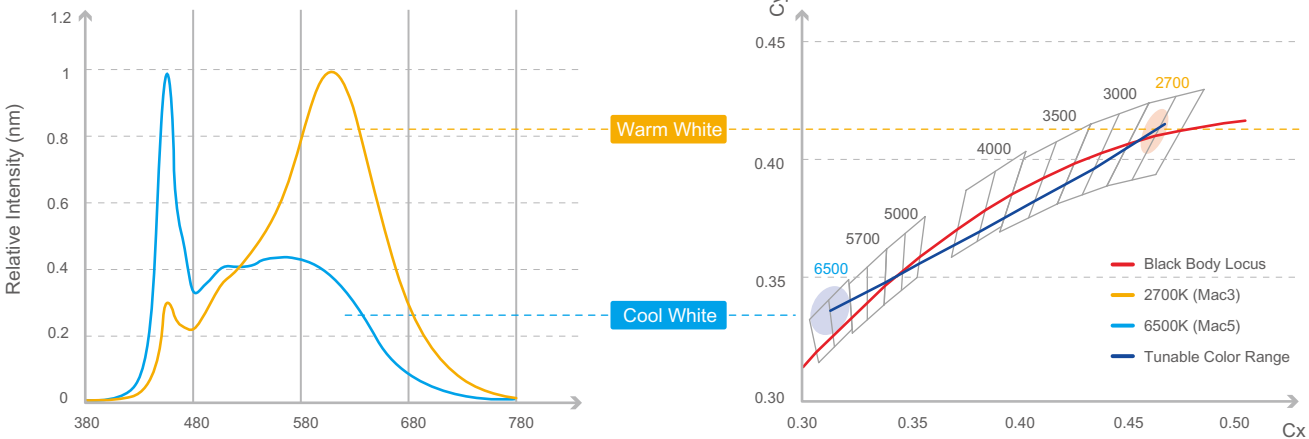

Perfect Ambience Created by Light

Tunable lighting enriches your life more than ever through superb optimizations

Wide Range of Color Temperature
From 2700K thru 6500K white color tunable