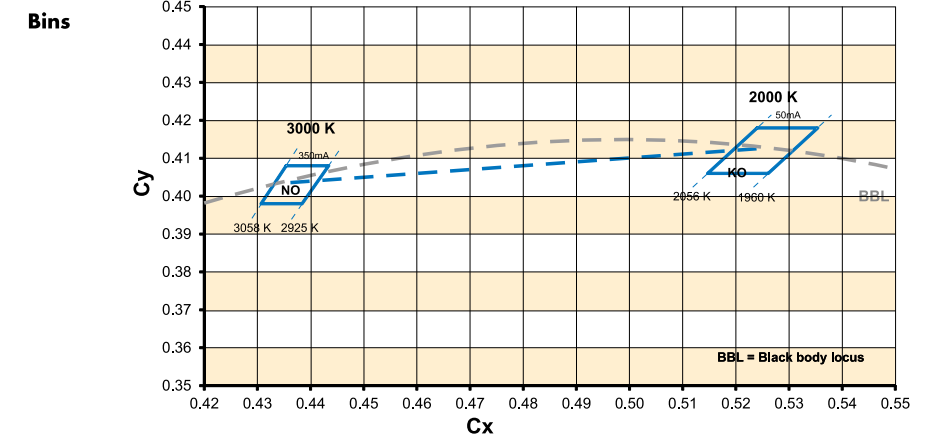

1. **COLOUR TUNING BY DIM LEVEL**
2. 50 mA: 2000 K
   - 350 mA: 3000 K
3. **NARROW COLOUR TOLERANCES:**
   3 STEP MacAdam
4. **HIGH COLOUR RENDERING INDEX:**
   CRI > 90
5. **COMPACT SHAPE**
- 13.5 x 13.5 mm
  - LES: Ø 10 mm