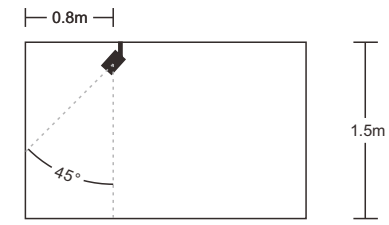

Flux out:1789 lm

Height	Ravg,Max	Angle:14.09deg	Diameter
3.281ft 1m	532,3,750,6fc 5730,8079lx		2.011ft 61.31cm
6.562ft 2m	133,1,187,6fc 1432,2020lx		4.022ft 122.62cm
9.843ft 3m	59,14,83,40fc 636,6,897,7lx		6.033ft 183.93cm
13.124ft 4m	33,27,46,51fc 358,1,504,9lx		8.044ft 245.24cm
16.405ft 5m	21,29,30,02fc 229,2,323,2lx		10.055ft 306.55cm

DOUBLE ASYMMETRIC

Asymmetric

SIDE VIEW

TOP VIEW

JALT55

1.5m

JALT70

2m