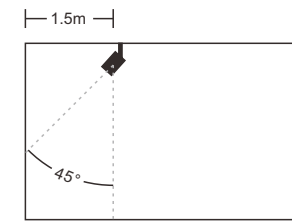

Asymmetric

SIDE VIEW

TOP VIEW

JALT55

1.5m

JALT70

2m

JALT85

3m

Double Asymmetric

JALT55

2m

JALT70

2.8m

JALT85

3.6m