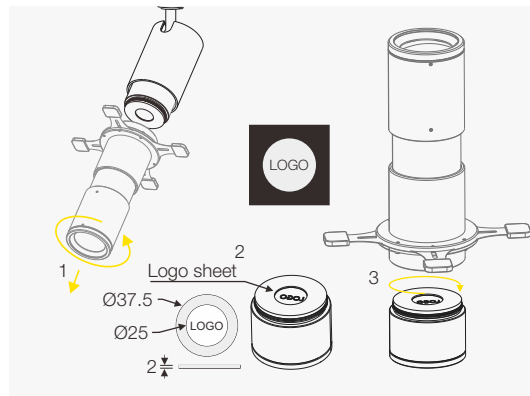

Achieve clear Logo projection by replacing Logo sheet.

The four insert piece would help to create different shape of light spot as below pictures

Slide up & down to adjust uniformity of light spot

By installing different filters, you can get the same spot as the color of the filter.