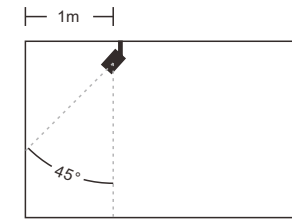

Flux out:1789 lm

Height	Ravg,Max	Angle:14.09deg	Diameter
3.281ft 1m	532,3,750,6fc 5730,8079lx		2.011ft 61.31cm
6.562ft 2m	133,1,187,6fc 1432,2020lx		4.022ft 122.62cm
9.843ft 3m	59,14,83,40fc 636,6,897,7lx		6.033ft 183.93cm
13.124ft 4m	33,27,46,51fc 358,1,504,9lx		8.044ft 245.24cm
16.405ft 5m	21,29,30,02fc 229,2,323,2lx		10.055ft 306.55cm

DOUBLE ASYMMETRIC

Asymmetric

SIDE VIEW

TOP VIEW

JALT55

1.5m

JALT70

2m