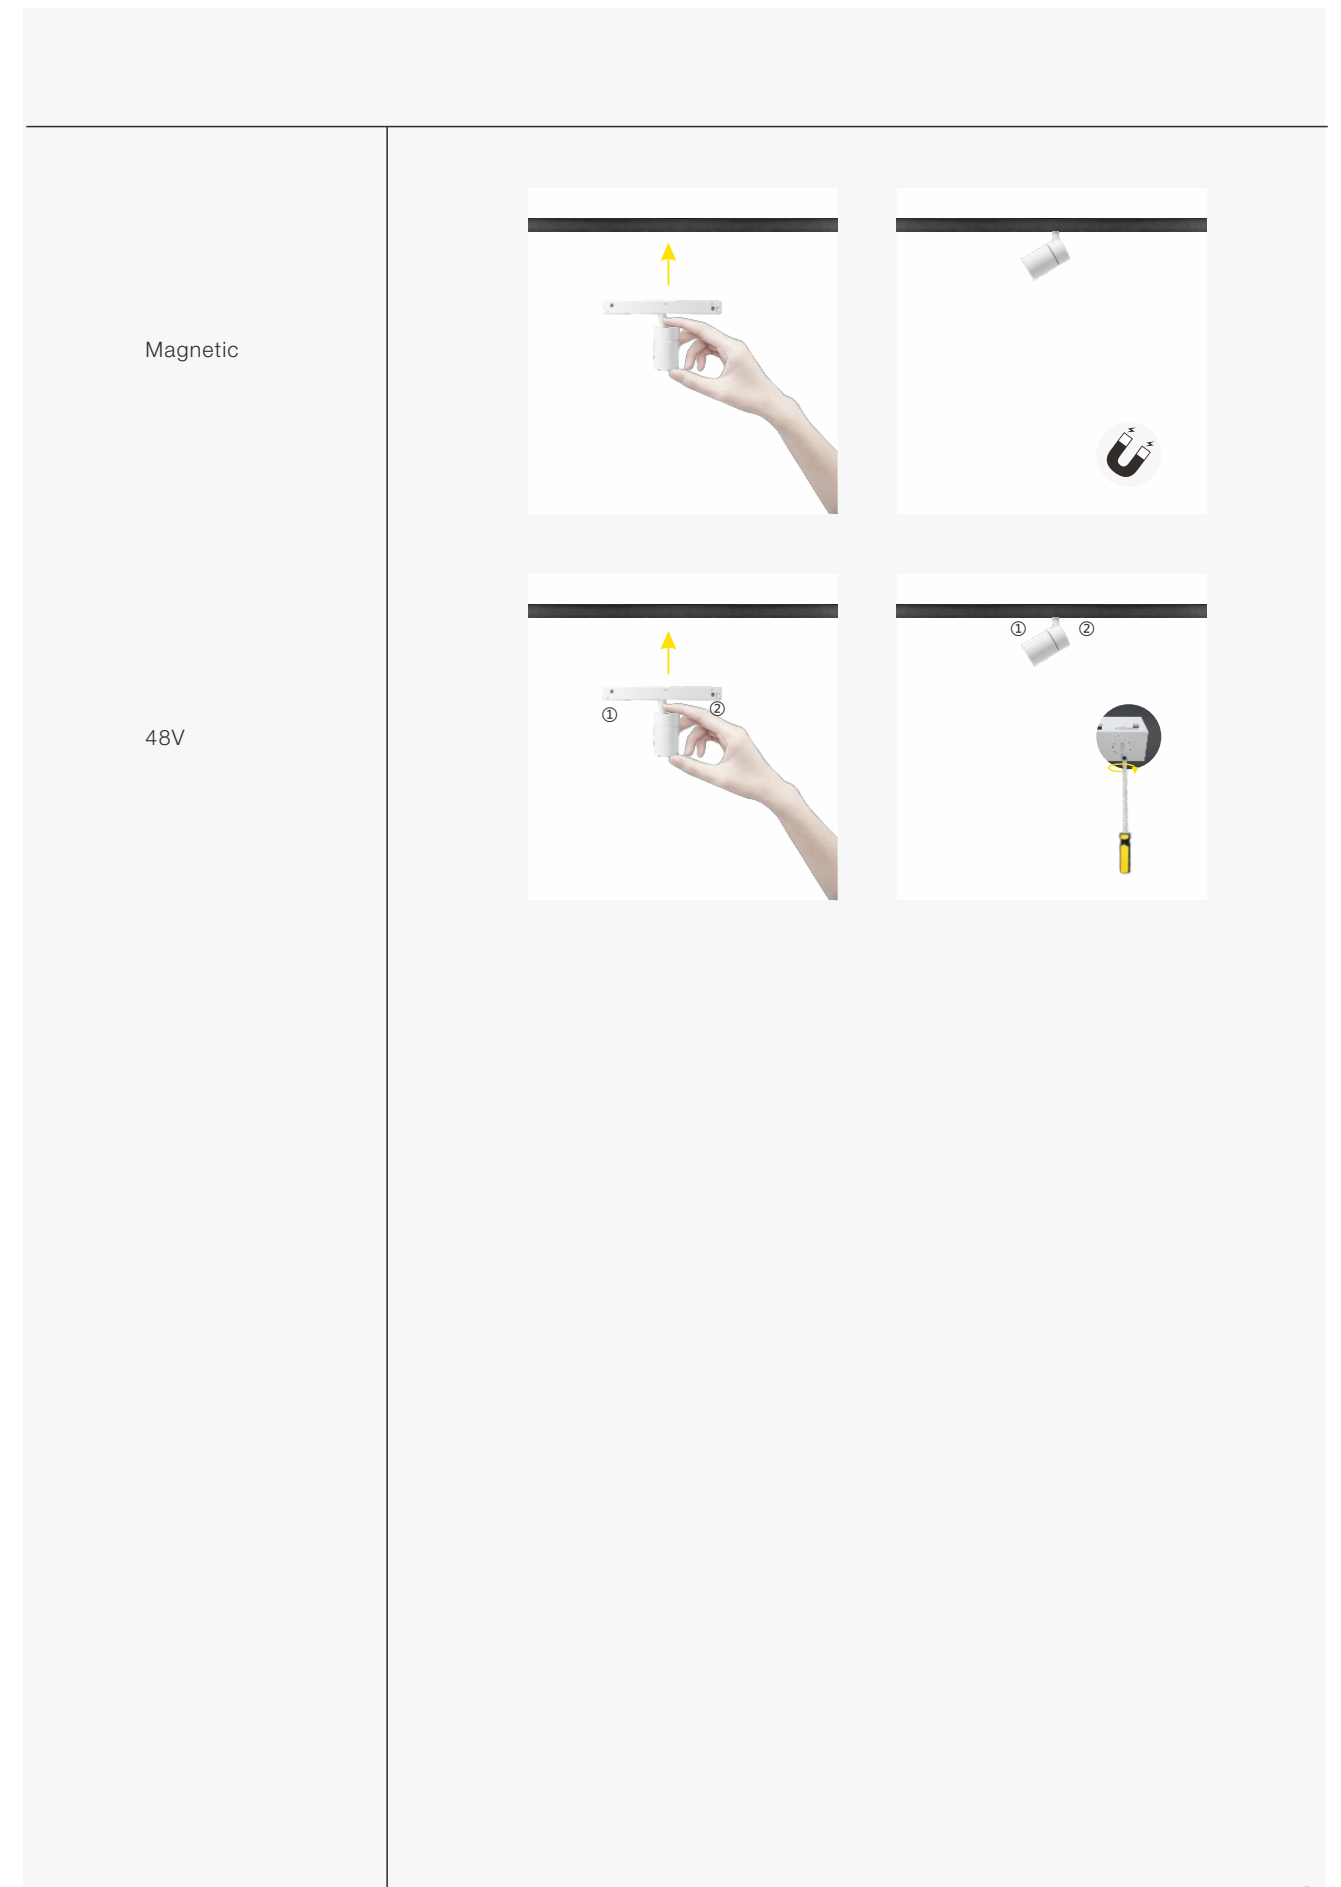

JALT35

48V/Magnetic

With its miniaturized design and various glare control accessories, there is a room for ALT35 anywhere where accent and diverse lighting effects are needed. This multi-functional product, combined with a low voltage/magnetic track, makes it a perfect choice for growing lighting tasks in different spaces like shop displays, private homes, restaurants, hotels and art exhibitions. With a few centimetres in size, the flexibility and multi-function makes it truly a versatile lighting tool for architects and designers.