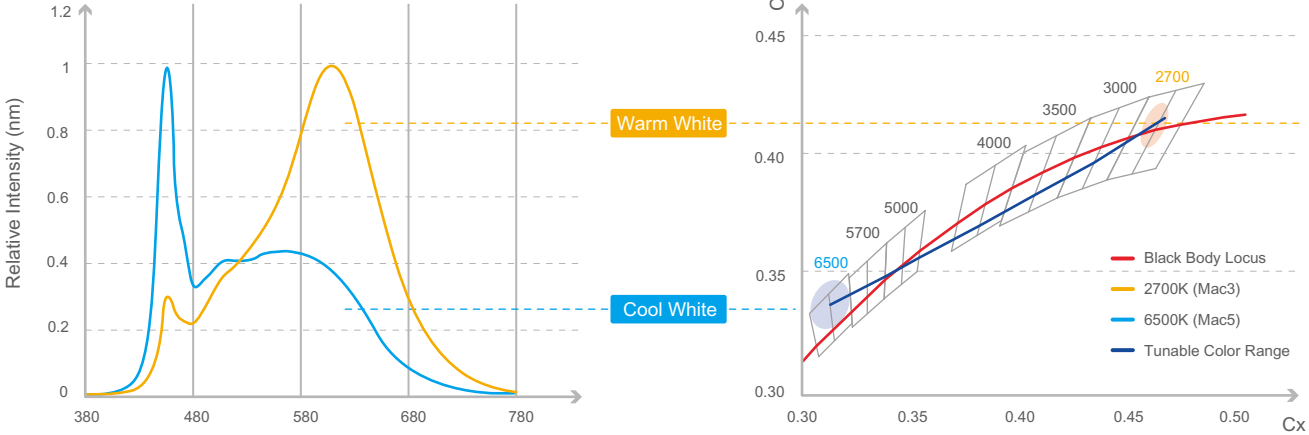

Perfect Ambience Created by Light

Tunable lighting enriches your life more than ever through superb optimizations

Wide Range of Color Temperature
From 2700K thru 6500K white color tunable