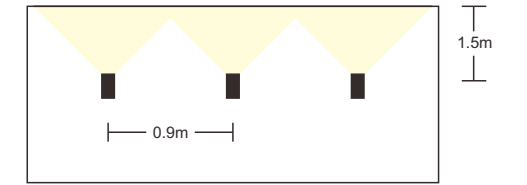

Flux out:1789 lm

Height	Ravg,Max	Angle:14.00deg	Diameter
3.281ft 1m	532,3,750,6fc 5730,8079lx		2.011ft 61.31cm
6.562ft 2m	133,1,187,6fc 1432,2020lx		4.022ft 122.62cm
9.843ft 3m	59,14,83,40fc 636,6,897,7lx		6.033ft 183.93cm
13.124ft 4m	33,27,46,51fc 358,1,504,9lx		8.044ft 245.24cm
16.405ft 5m	21,29,30,02fc 229,2,323,2lx		10.055ft 306.55cm

DOUBLE ASYMMETRIC

Asymmetric

SIDE VIEW

TOP VIEW

JALT55

JALT70

JALT85

Double Asymmetric