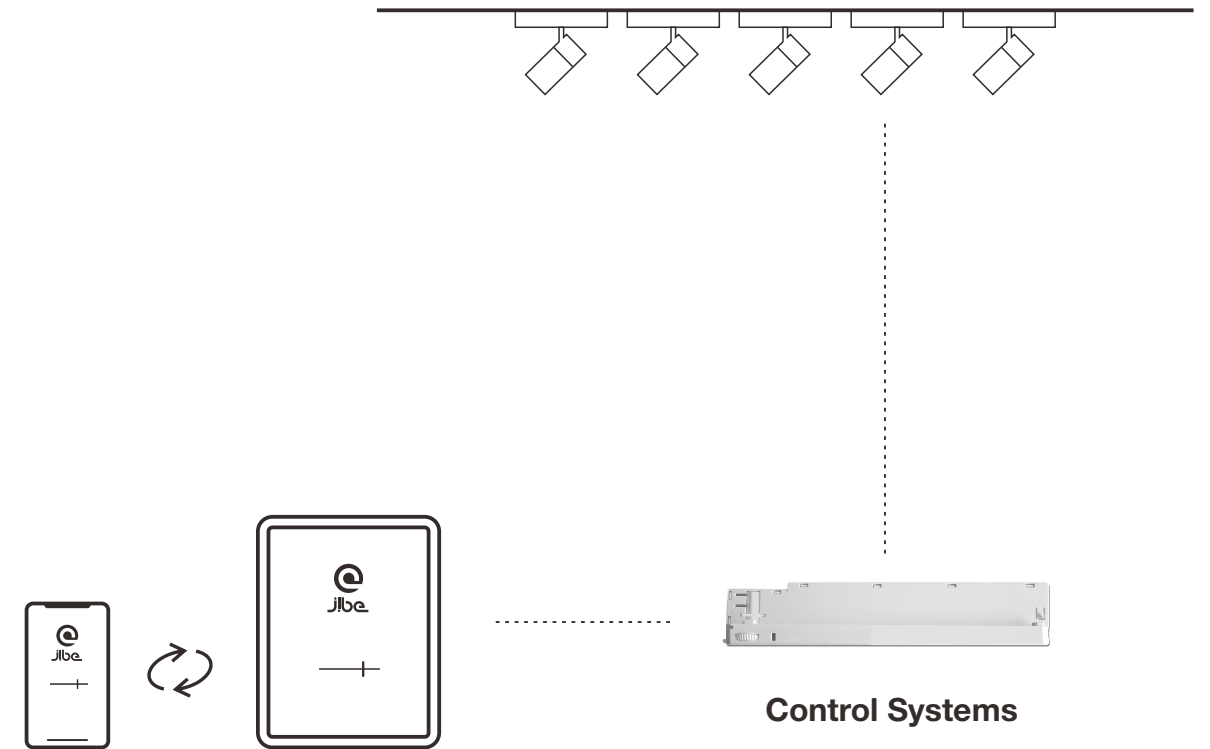

This double asymmetric lens is designed to simplify wall washer lighting design for shop display shelves and passageways. A single lens brings high uniformity of illuminance to the walls or products on display shelves on both sides.

JALT55

JALT70

JALT85

Play with your light

Light sets atmosphere in different life scenarios whenever in shopping, work, listening to music, watching TV, receiving a visitor, with family or even when tasting whiskey, adjust the brightness or tune the color of different lights may bring you different motions and feelings in need. Play with our smart ALTRACK lighting system to achieve whatever atmosphere you desire in daily life. You can easily do this by using either your smart phone or a remote controller by simply pressing the button. CASAMBI, DALI, Phase-cut, 0~10V are all included in this smart lighting system.