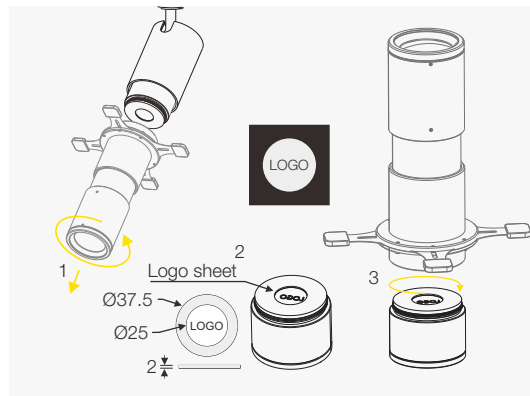

JALT70 PROJECTOR

Achieve clear Logo projection by replacing Logo sheet.

The four insert piece would help to create different shape of light spot as below pictures

Slide up & down to adjust uniformity of light spot