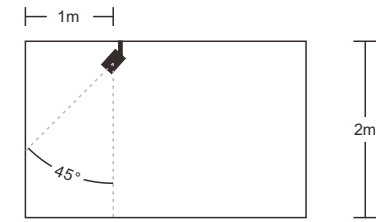

Flux out:1789 lm

Height	Ravg,Max	Angle:14.00deg	Diameter
3.281ft 1m	532,3,750,6fc 5730,8079lx		2.011ft 61.31cm
6.562ft 2m	133,1,187,6fc 1432,2020lx		4.022ft 122.62cm
9.843ft 3m	59,14,83,40fc 636,6,897,7lx		6.033ft 183.93cm
13.124ft 4m	33,27,46,51fc 358,1,504,9lx		8.044ft 245.24cm
16.405ft 5m	21,29,30,02fc 229,2,323,2lx		10.055ft 306.55cm

DOUBLE ASYMMETRIC

Asymmetric

SIDE VIEW

TOP VIEW

JALT55

JALT70

JALT85

Double Asymmetric