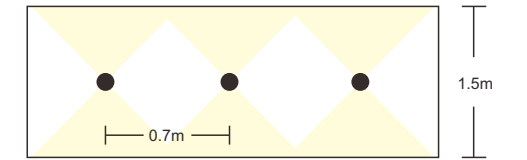

Asymmetric

SIDE VIEW

TOP VIEW

JALT55

JALT70

JALT85

Double Asymmetric

JALT55

JALT70

JALT85