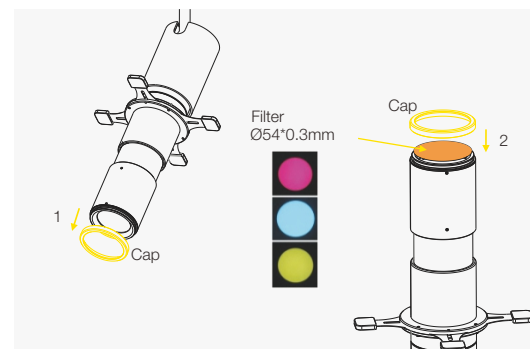

By installing different filters, you can get the same spot as the color of the filter.