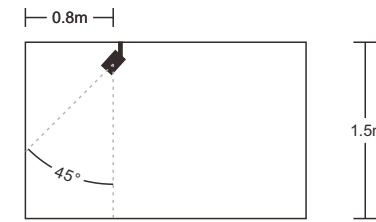

Flux out:1789 lm

Height	Ravg,Max	Angle:14.00deg	Diameter
3.281ft 1m	532,3,750,6fc 5730,8079lx		2.011ft 61.31cm
6.562ft 2m	133,1,187,6fc 1432,2020lx		4.022ft 122.62cm
9.843ft 3m	59,14,83,40fc 636,6,897,7lx		6.033ft 183.93cm
13.124ft 4m	33,27,46,51fc 358,1,504,9lx		8.044ft 245.24cm
16.405ft 5m	21,29,30,02fc 229,2,323,2lx		10.055ft 306.55cm

DOUBLE ASYMMETRIC

Asymmetric

SIDE VIEW

TOP VIEW

JALT55

JALT70

JALT85

Double Asymmetric