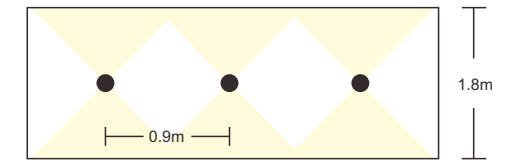

Asymmetric

SIDE VIEW

TOP VIEW

JALT55

JALT70

JALT85

Double Asymmetric

JALT55

JALT70

JALT85