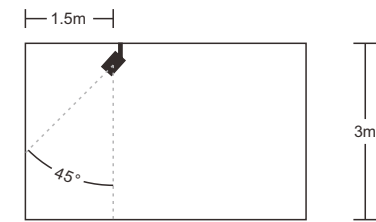

Flux out:1789 lm

Height	Ravg,Max	Angle:14.00deg	Diameter
3.281ft 1m	532,3,750,6fc 5730,8079lx		2.011ft 61.31cm
6.562ft 2m	133,1,187,6fc 1432,2020lx		4.022ft 122.62cm
9.843ft 3m	59,14,83,40fc 636,6,897,7lx		6.033ft 183.93cm
13.124ft 4m	33,27,46,51fc 358,1,504,9lx		8.044ft 245.24cm
16.405ft 5m	21,29,30,02fc 229,2,323,2lx		10.055ft 306.55cm

DOUBLE ASYMMETRIC

Asymmetric

SIDE VIEW

TOP VIEW

JALT55

JALT70

JALT85

Double Asymmetric