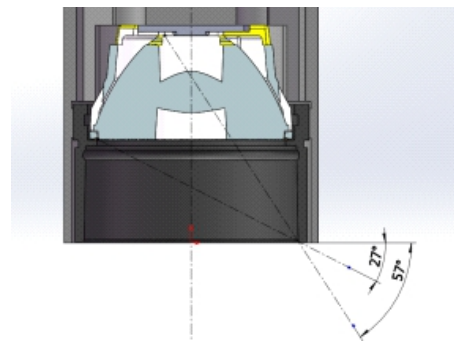

ALTRACK Lighting System Accessories

- **1** COB
- **2** Lens holder
- **3** Zoom holder
- **4** Soft beam lens
- **5** High intensity lens
- **6** Zoomable lens

UGR<19

accessories	JALT35	JALT45	JALT55	JALT70	JALT85
48V					
220V					
oval diffuser 7					
soft diffuser 8					
Honeycomb 9					
Snoot 10