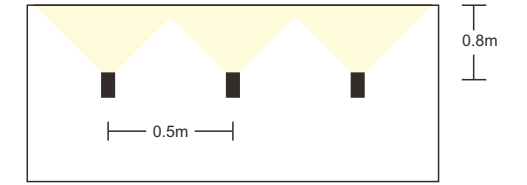

Flux out:1789 lm

Height	Ravg,Max	Angle:14.00deg	Diameter
3.281ft 1m	532,3,750,6fc 5730,8079lx		2.011ft 61.31cm
6.562ft 2m	133,1,187,6fc 1432,2020lx		4.022ft 122.62cm
9.843ft 3m	59,14,83,40fc 636,6,897,7lx		6.033ft 183.93cm
13.124ft 4m	33,27,46,51fc 358,1,504,9lx		8.044ft 245.24cm
16.405ft 5m	21,29,30,02fc 229,2,323,2lx		10.055ft 306.55cm

DOUBLE ASYMMETRIC

Asymmetric

SIDE VIEW

TOP VIEW

JALT55

JALT70

JALT85

Double Asymmetric