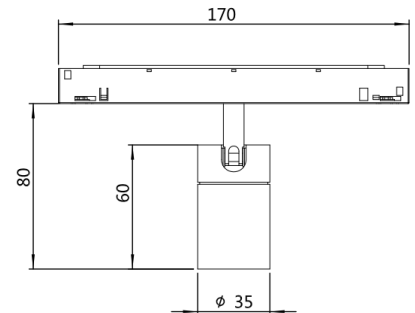

Packaging information

N.W. lamp (Kg):	0.2
G.W. Carton (Kg):	16
Master carton dimensions(mm):	420x370x220
Quantity per carton:	40

Beam	Watt	CRI	Luminous	CCT	Code
16	06W	90	549.1 lm	4000K	JALT352-L06G40-S
			518.1 lm	3000K	JALT352-L06G30-S
			481.8 lm	2700K	JALT352-L06G27-S
24	06W	90	521.4 lm	4000K	JALT352-L06G40-M
			491.9 lm	3000K	JALT352-L06G30-M
			457.5 lm	2700K	JALT352-L06G27-M
34	06W	90	524.0 lm	4000K	JALT352-L06G40-F
			494.4 lm	3000K	JALT352-L06G30-F
			459.8 lm	2700K	JALT352-L06G27-F