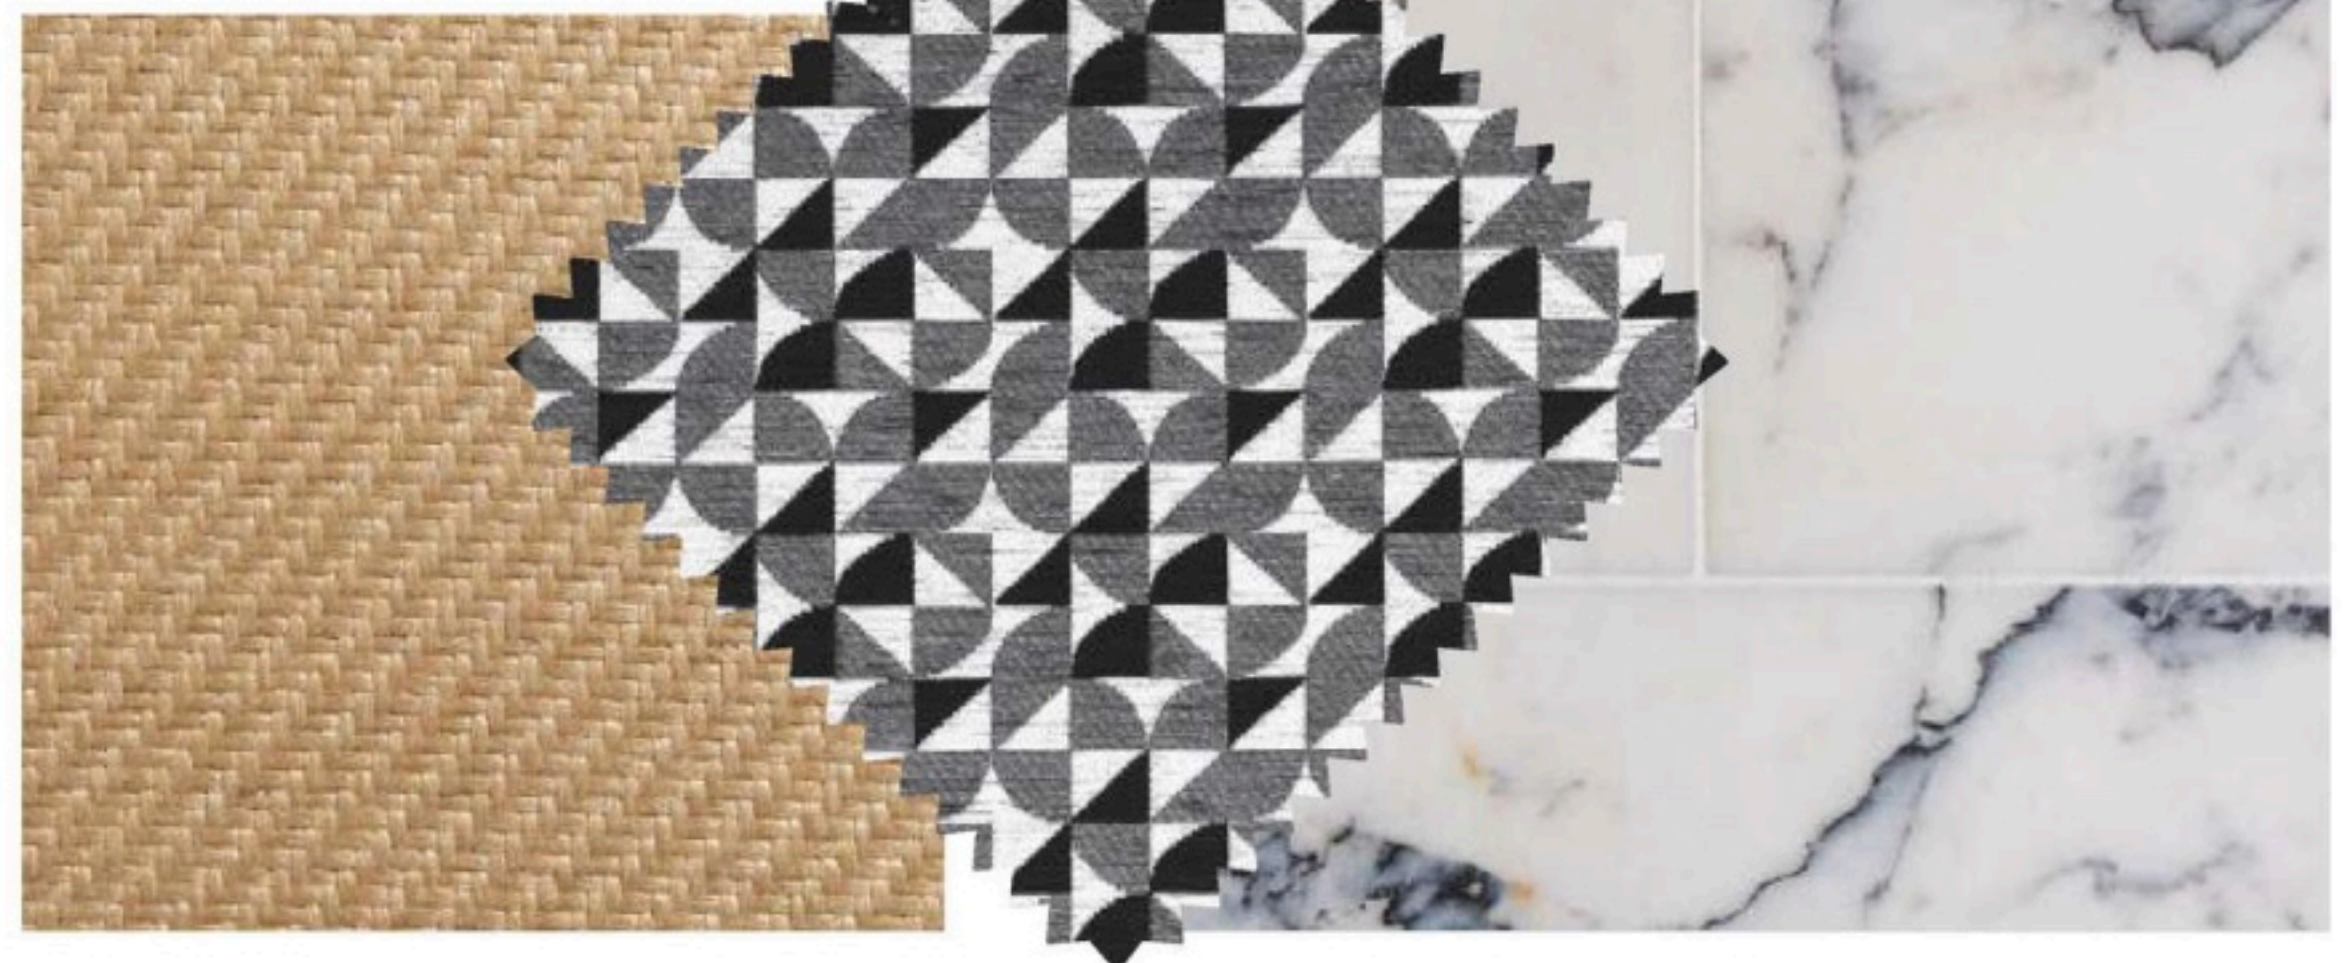

# IDEAS TO STEAL

Work the luxe look like Caroline has with these rich finds

ABOVE, FROM TOP LEFT TO RIGHT Electric marble **wallpaper**, £36sq m, Murals Wallpaper; Oak Green Park herringbone **flooring**, from £106.80sq m, Ecora; Weave **wallpaper**, £355 a roll, Today Interiors at Lime Lace; Brasília **polyester-mix**, £120m, Margo Selby x Casa Botelho; and Torrente marble **flooring**, £45sq m, Floors of Stone