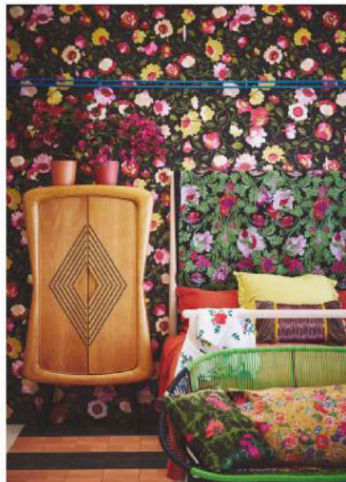

All about the bedroom – inspiration, shopping, tech...

sleep