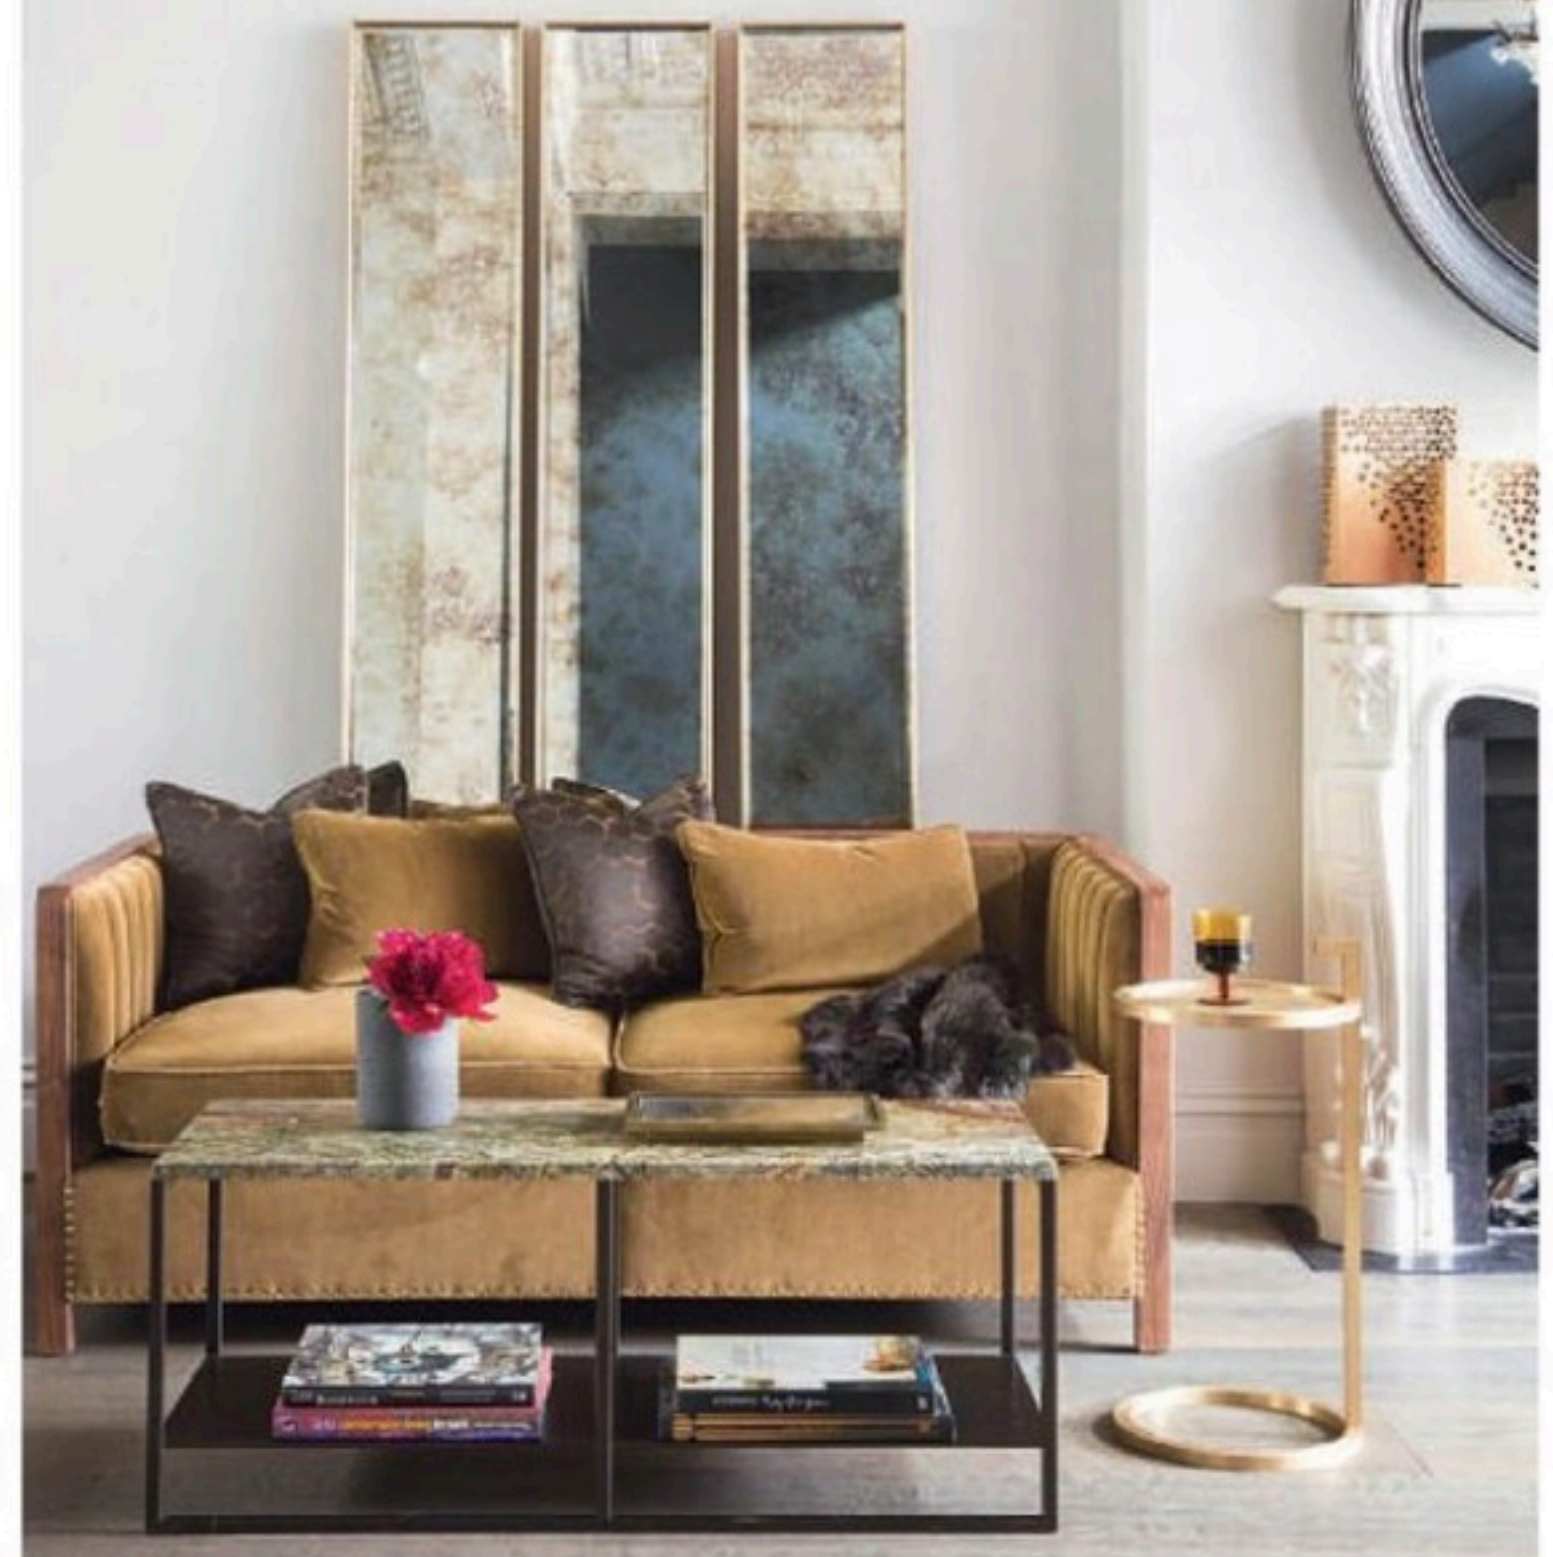

MASCULINE GLAMOUR

Interiors & Bespoke Furniture
casabotelho.com

CASABOTELHO