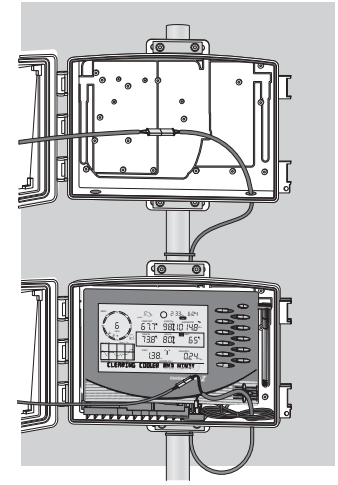

Using a Solar Power Kit

Use a Solar Power Kit to power and shelter your wireless Vantage Pro2 or Vantage Vue console, or wireless Weather Envoy in remote field installations. The Solar Power Kit includes a weather-resistant shelter; a 5-watt solar panel; a 6-volt, 1.4 amp-hr battery; and a 10' (3 m) console or Envoy power cable. (For cabled Vantage Pro2 consoles, use the Heavy Duty Solar Power Kit, #6618.)

Vantage Vue Console with Solar Power Kit

Wireless Weather Envoy with Solar Power Kit

Wireless Vantage Pro2 Console with Solar Power Kit

For extra solar charging in low light installations, use the Solar Power Kit with an Extra Solar Panel Kit (# 6616):

Vantage Vue Console mounted in Solar Power Kit (bottom) and Extra Solar Panel Kit (top)

Wireless Weather Envoy in Solar Power Kit (bottom) and Extra Solar Panel Kit (top)

Wireless Vantage Pro2 console in Solar Power Kit (bottom) and Extra Solar Panel Kit (top)