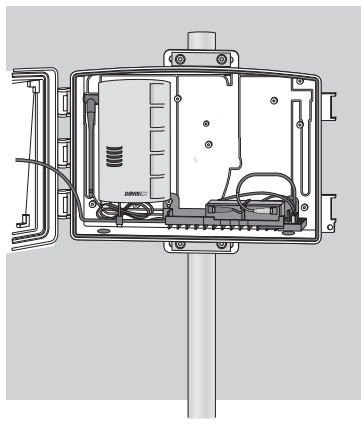

Using a Solar Power Kit

Use a Solar Power Kit to power and shelter your wireless Vantage Pro2 or Vantage Vue console, or wireless Weather Envoy in remote field installations. The Solar Power Kit includes a weather-resistant shelter; a 5-watt solar panel; a 6-volt, 1.4 amp-hr battery; and a 10' (3 m) console or Envoy power cable. (For cabled Vantage Pro2 consoles, use the Heavy Duty Solar Power Kit, #6618.)

Vantage Vue Console with Solar Power Kit

Wireless Weather Envoy with Solar Power Kit

Wireless Vantage Pro2 Console with Solar Power Kit

For extra solar charging in low light installations, use the Solar Power Kit with an Extra Solar Panel Kit (# 6616):

Vantage Vue Console mounted in Solar Power Kit (bottom) and Extra Solar Panel Kit (top)

Wireless Weather Envoy in Solar Power Kit (bottom) and Extra Solar Panel Kit (top)

Wireless Vantage Pro2 console in Solar Power Kit (bottom) and Extra Solar Panel Kit (top)