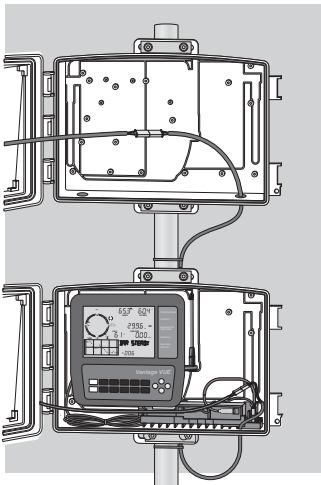

Using a Solar Power Kit

Use a Solar Power Kit to power and shelter your wireless Vantage Pro2 or Vantage Vue console, or wireless Weather Envoy in remote field installations. The Solar Power Kit includes a weather-resistant shelter; a 5-watt solar panel; a 6-volt, 1.4 amp-hr battery; and a 10' (3 m) console or Envoy power cable. (For cabled Vantage Pro2 consoles, use the Heavy Duty Solar Power Kit, #6618.)

Vantage Vue Console with Solar Power Kit

Wireless Weather Envoy with Solar Power Kit

Wireless Vantage Pro2 Console with Solar Power Kit

For extra solar charging in low light installations, use the Solar Power Kit with an Extra Solar Panel Kit (# 6616):

Vantage Vue Console mounted in Solar Power Kit (bottom) and Extra Solar Panel Kit (top)

Wireless Weather Envoy in Solar Power Kit (bottom) and Extra Solar Panel Kit (top)

Wireless Vantage Pro2 console in Solar Power Kit (bottom) and Extra Solar Panel Kit (top)