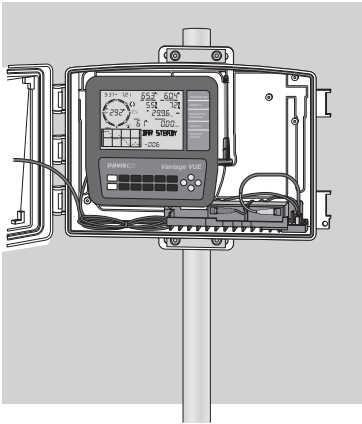

Using a Solar Power Kit

Use a Solar Power Kit to power and shelter your wireless Vantage Pro2 or Vantage Vue console, or wireless Weather Envoy in remote field installations. The Solar Power Kit includes a weather-resistant shelter; a 5-watt solar panel; a 6-volt, 1.4 amp-hr battery; and a 10' (3 m) console or Envoy power cable. (For cabled Vantage Pro2 consoles, use the Heavy Duty Solar Power Kit, #6618.)

Vantage Vue Console with Solar Power Kit

Wireless Weather Envoy with Solar Power Kit

Wireless Vantage Pro2 Console with Solar Power Kit

For extra solar charging in low light installations, use the Solar Power Kit with an Extra Solar Panel Kit (# 6616):

Vantage Vue Console mounted in Solar Power Kit (bottom) and Extra Solar Panel Kit (top)

Wireless Weather Envoy in Solar Power Kit (bottom) and Extra Solar Panel Kit (top)

Wireless Vantage Pro2 console in Solar Power Kit (bottom) and Extra Solar Panel Kit (top)