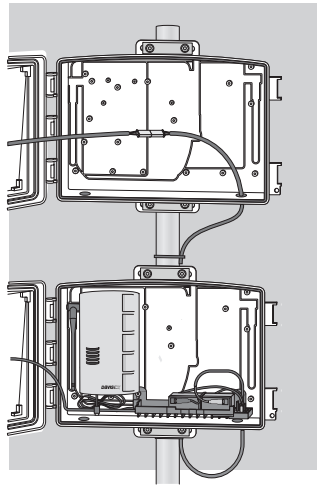

Using a Solar Power Kit

Use a Solar Power Kit to power and shelter your wireless Vantage Pro2 or Vantage Vue console, or wireless Weather Envoy in remote field installations. The Solar Power Kit includes a weather-resistant shelter; a 5-watt solar panel; a 6-volt, 1.4 amp-hr battery; and a 10' (3 m) console or Envoy power cable. (For cabled Vantage Pro2 consoles, use the Heavy Duty Solar Power Kit, #6618.)

Vantage Vue Console with Solar Power Kit

Wireless Weather Envoy with Solar Power Kit

Wireless Vantage Pro2 Console with Solar Power Kit

For extra solar charging in low light installations, use the Solar Power Kit with an Extra Solar Panel Kit (# 6616):

Vantage Vue Console mounted in Solar Power Kit (bottom) and Extra Solar Panel Kit (top)

Wireless Weather Envoy in Solar Power Kit (bottom) and Extra Solar Panel Kit (top)

Wireless Vantage Pro2 console in Solar Power Kit (bottom) and Extra Solar Panel Kit (top)