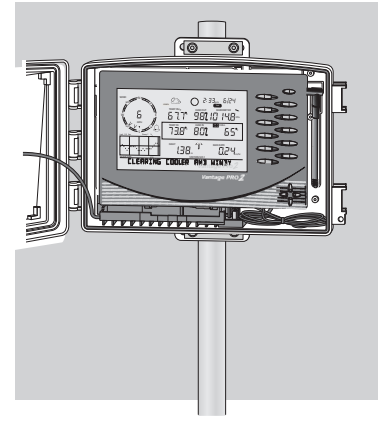

Using a Solar Power Kit

Use a Solar Power Kit to power and shelter your wireless Vantage Pro2 or Vantage Vue console, or wireless Weather Envoy in remote field installations. The Solar Power Kit includes a weather-resistant shelter; a 5-watt solar panel; a 6-volt, 1.4 amp-hr battery; and a 10' (3 m) console or Envoy power cable. (For cabled Vantage Pro2 consoles, use the Heavy Duty Solar Power Kit, #6618.)

Vantage Vue Console with Solar Power Kit

Wireless Weather Envoy with Solar Power Kit

Wireless Vantage Pro2 Console with Solar Power Kit

For extra solar charging in low light installations, use the Solar Power Kit with an Extra Solar Panel Kit (# 6616):

Vantage Vue Console mounted in Solar Power Kit (bottom) and Extra Solar Panel Kit (top)

Wireless Weather Envoy in Solar Power Kit (bottom) and Extra Solar Panel Kit (top)

Wireless Vantage Pro2 console in Solar Power Kit (bottom) and Extra Solar Panel Kit (top)