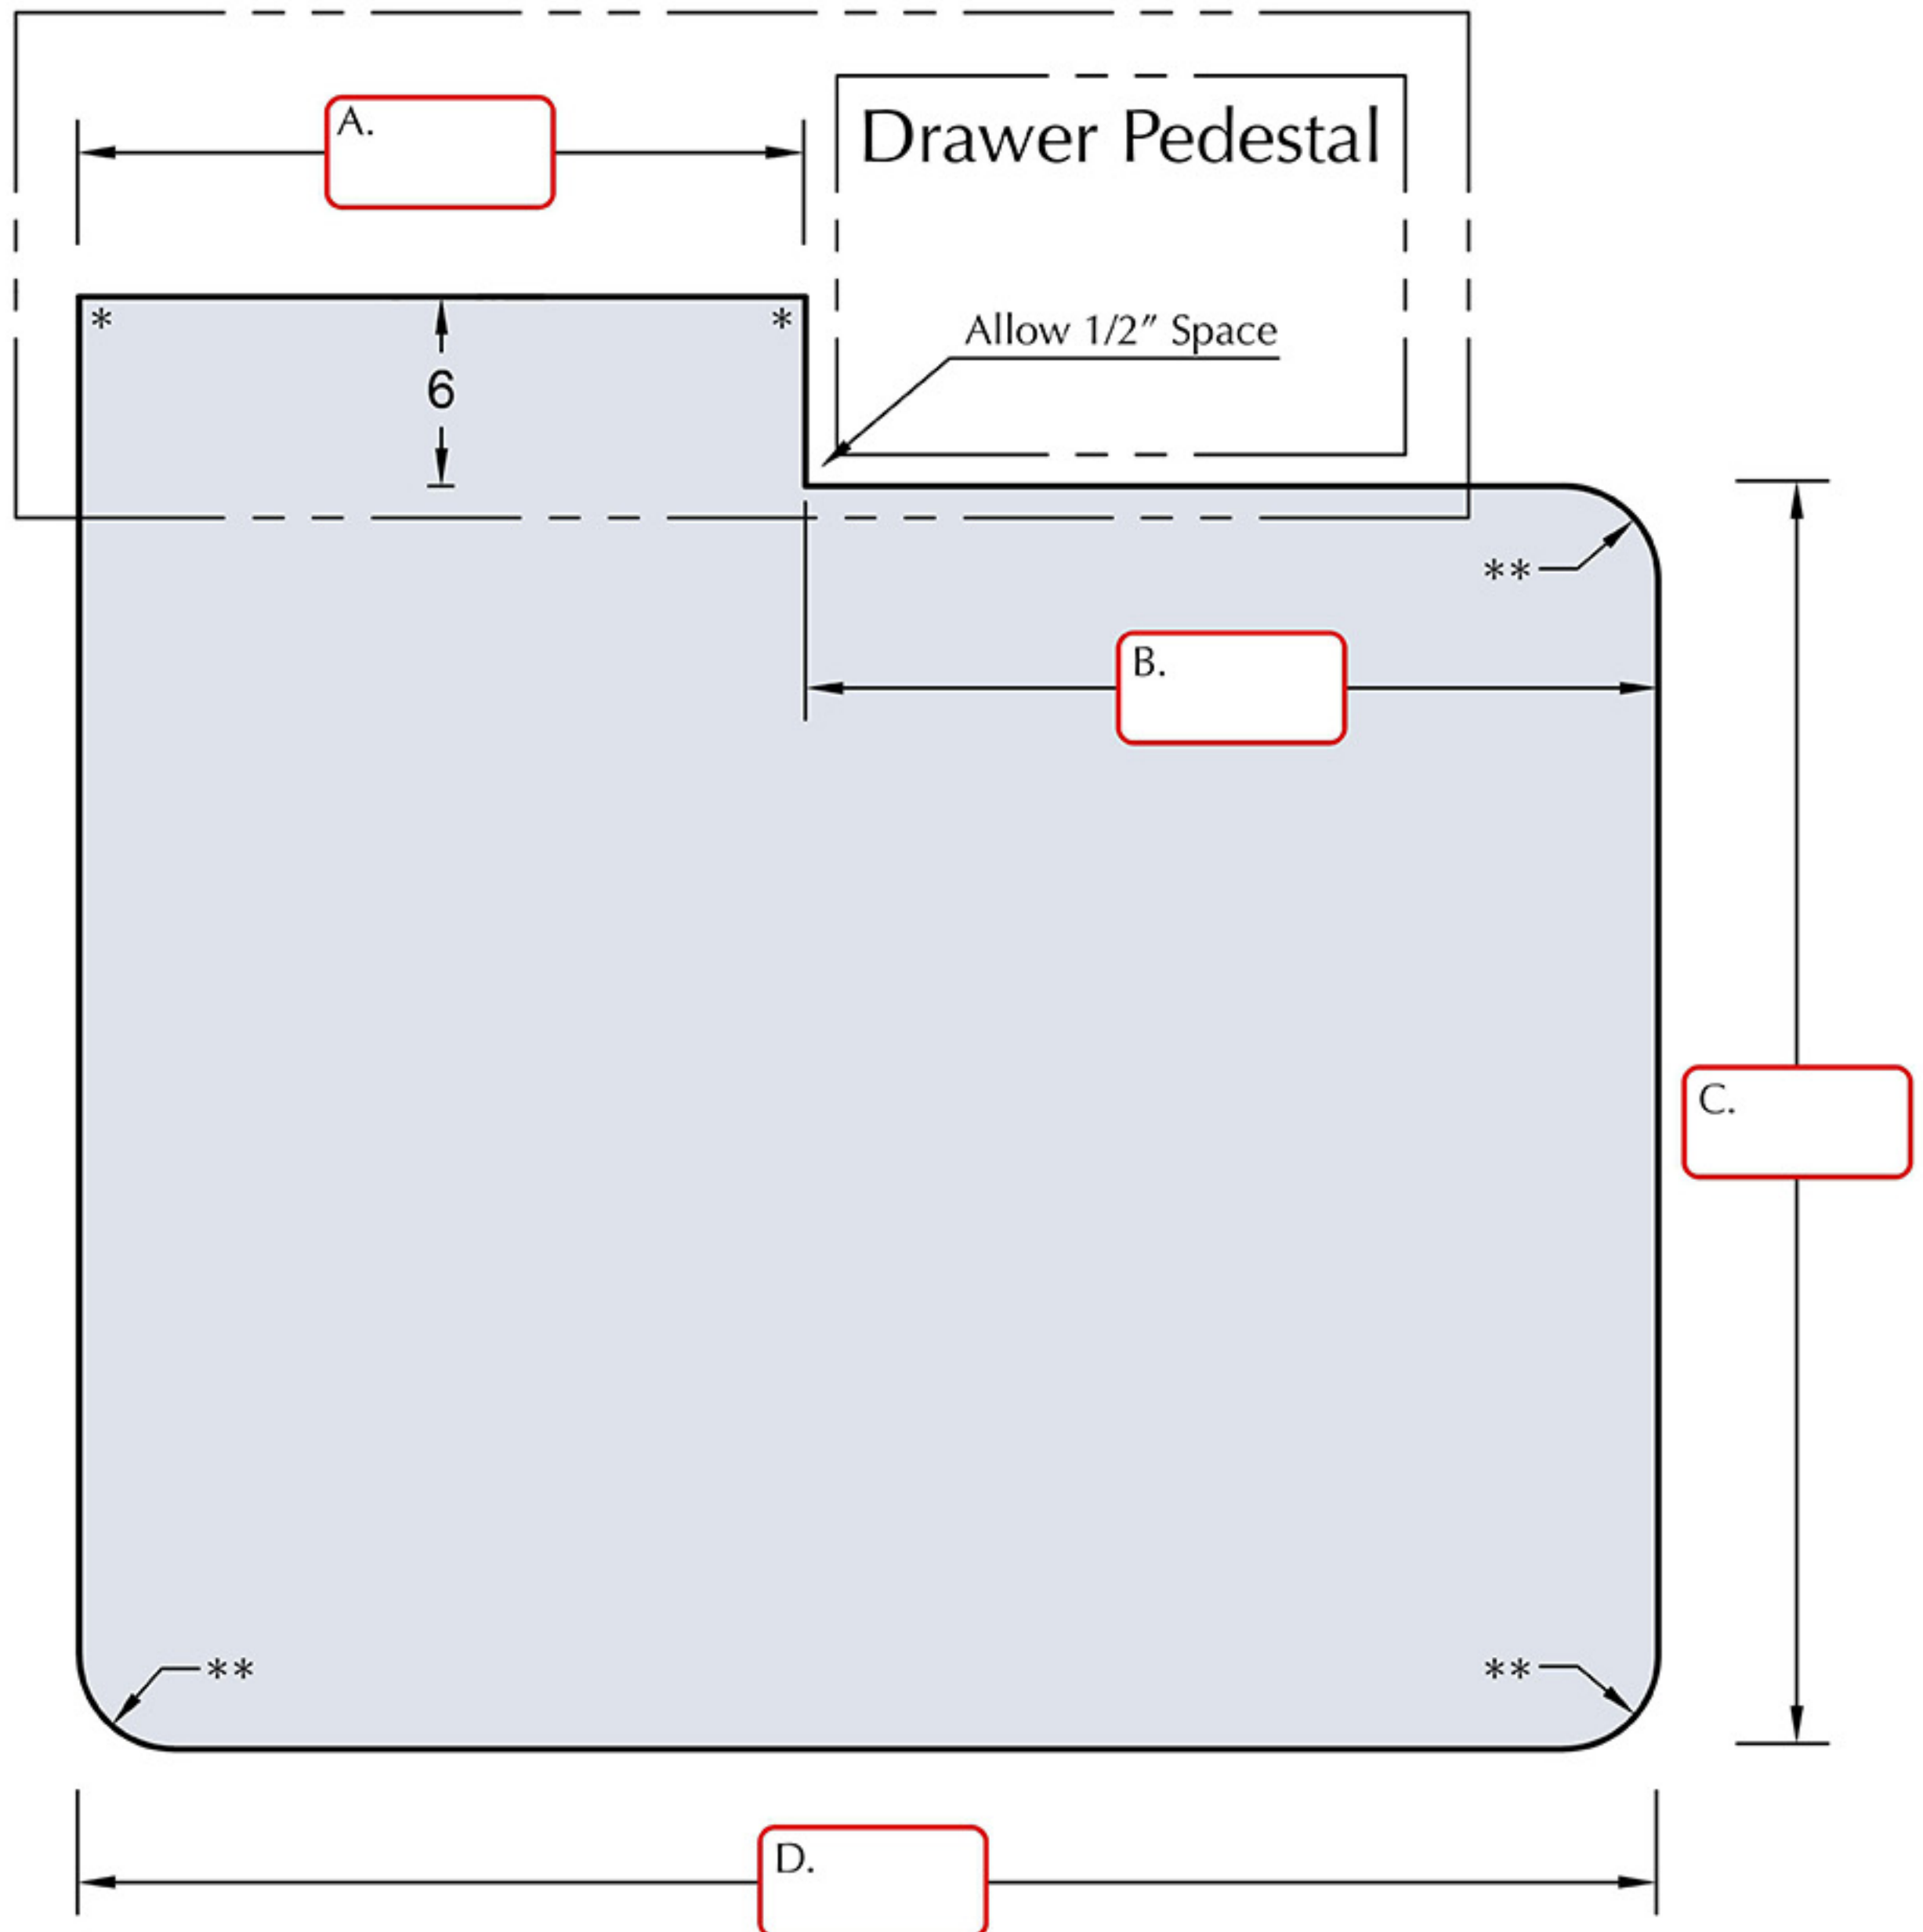

## La Branca - Left Tab

Name:

Shipping Address:

- We recommend 6" for the depth of a tab. Maximum is 10".
- \* Square corners are "bumped" which is a soft 90-degree corner.
- \*\* We include THREE 3" radius corners on this design.