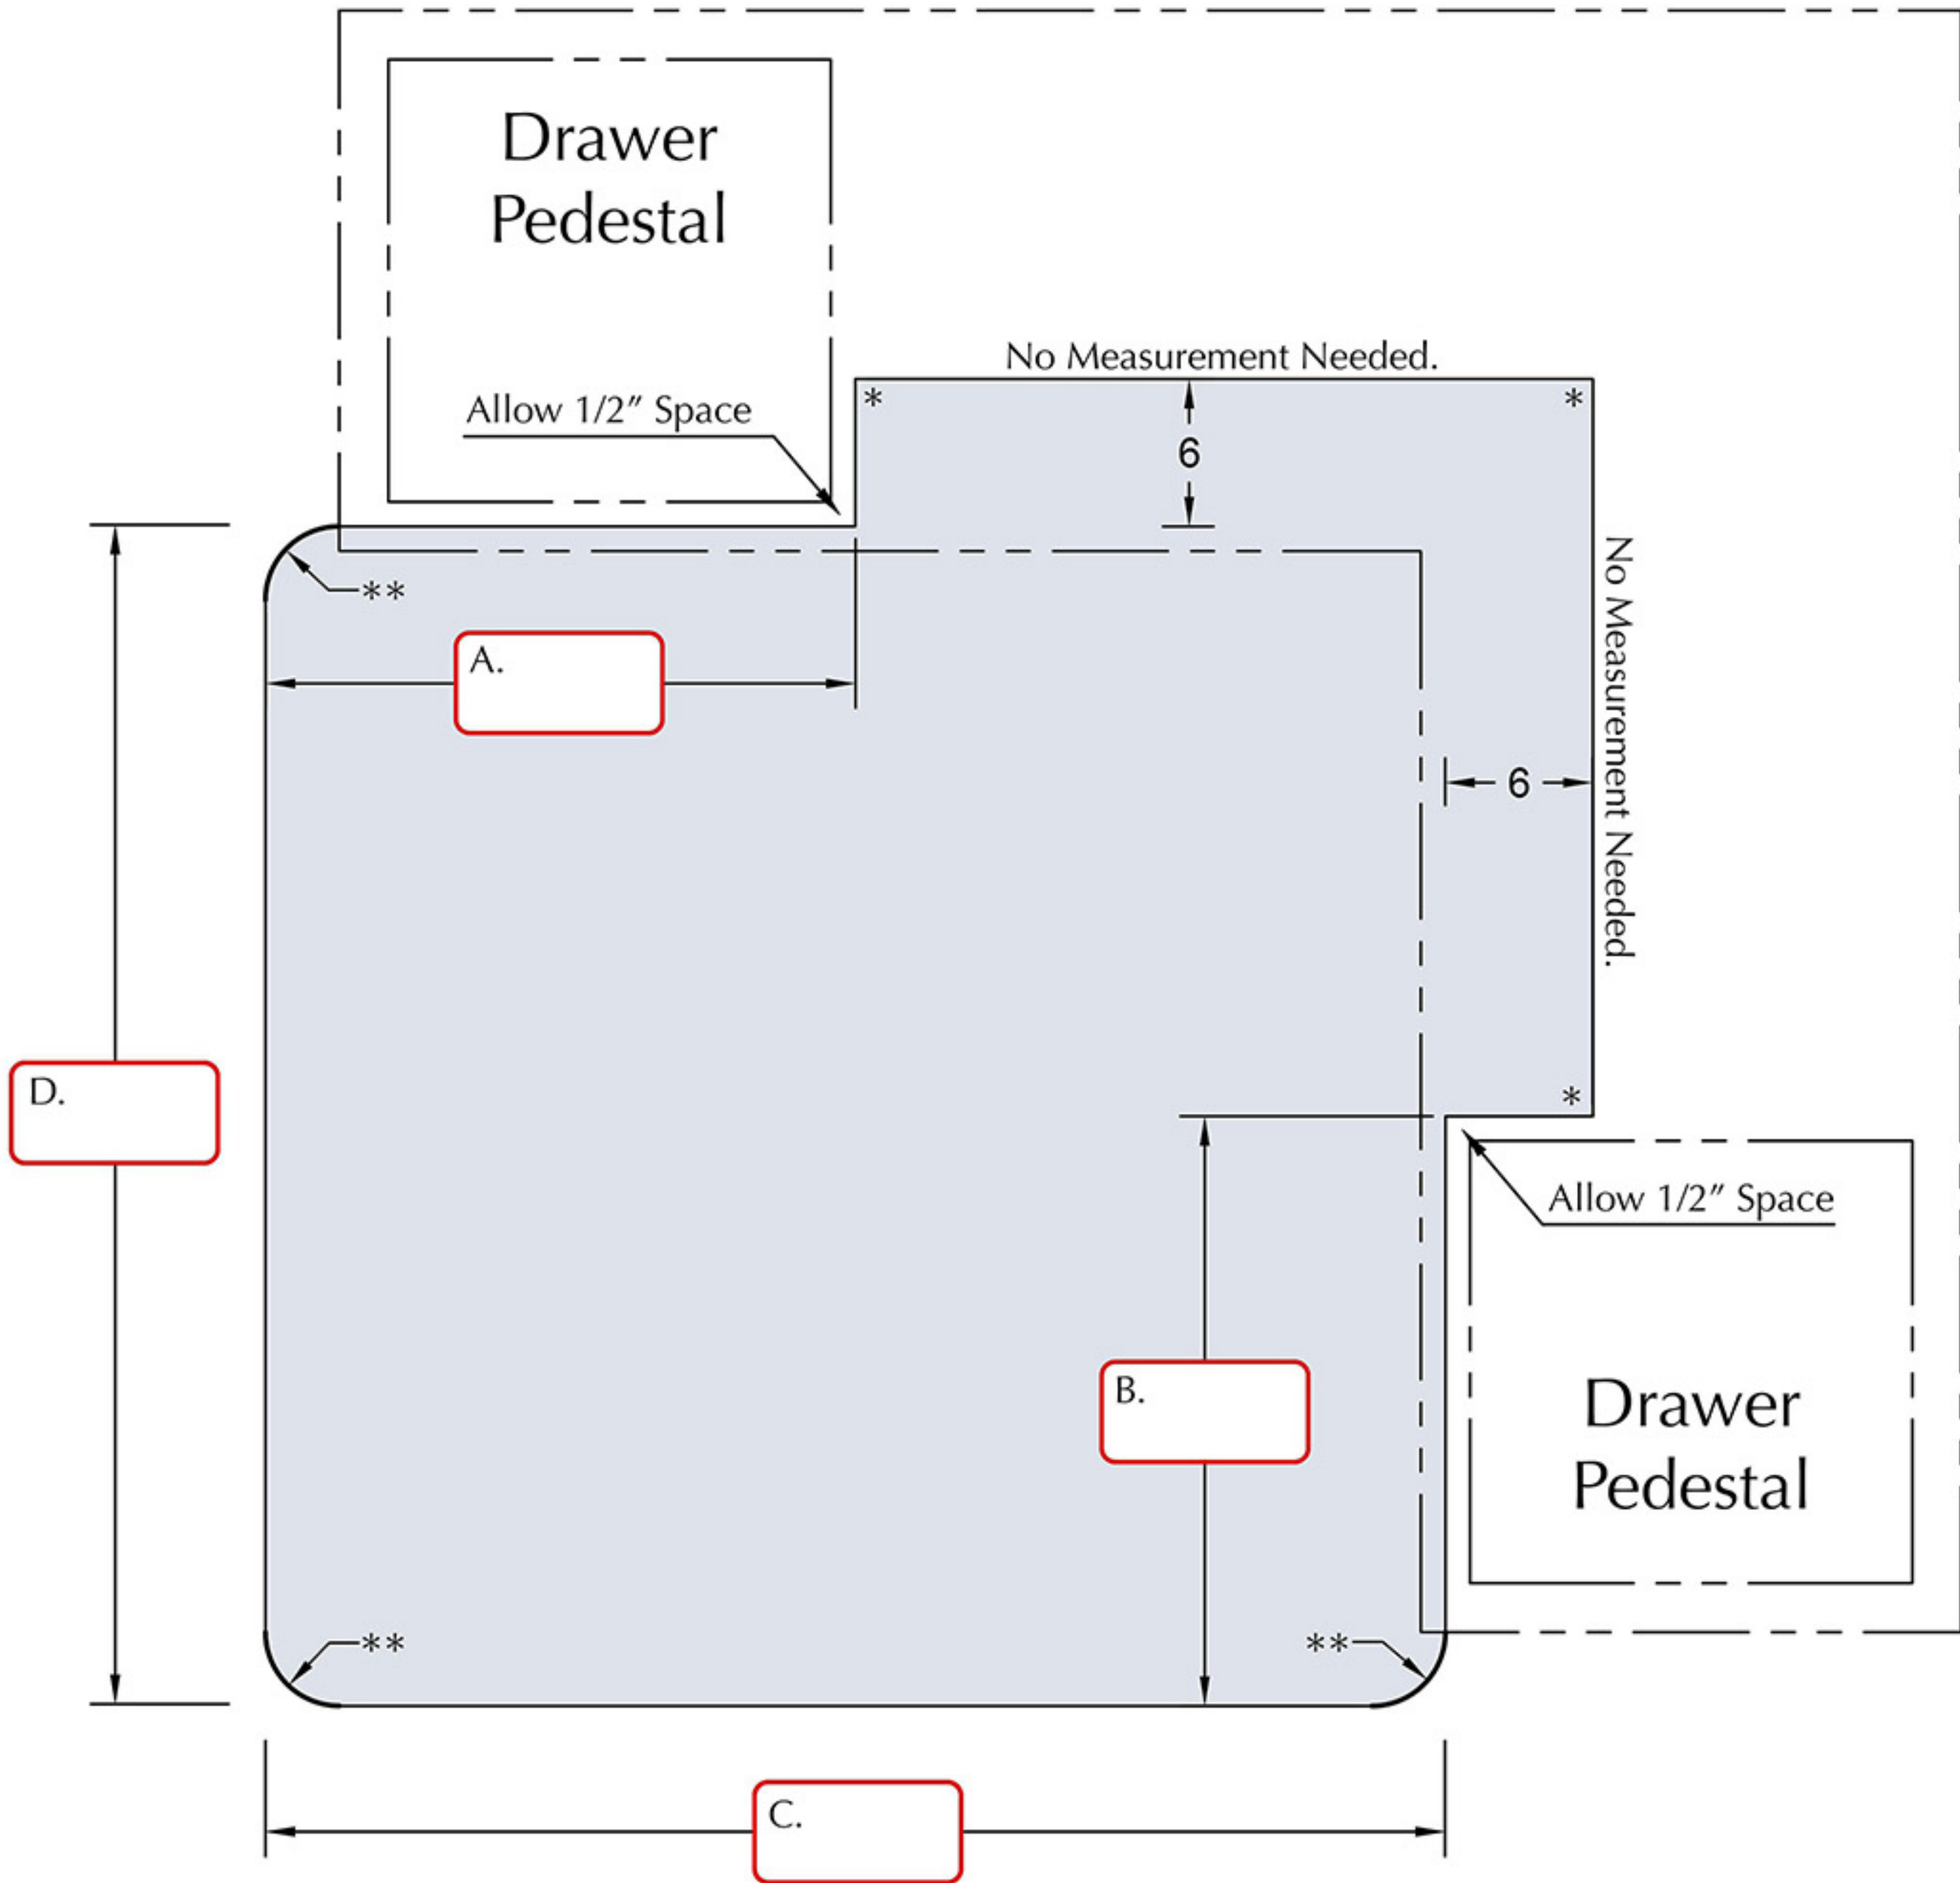

VITRAZZA®

Custom Design Worksheet

Doppio - Right Return

Name:

Shipping Address:

- We recommend 6" for the depth of a tab. Maximum is 10".
- * Square corners are "bumped" which is a soft 90-degree corner.
- ** We include THREE 3" radius corners on this design.