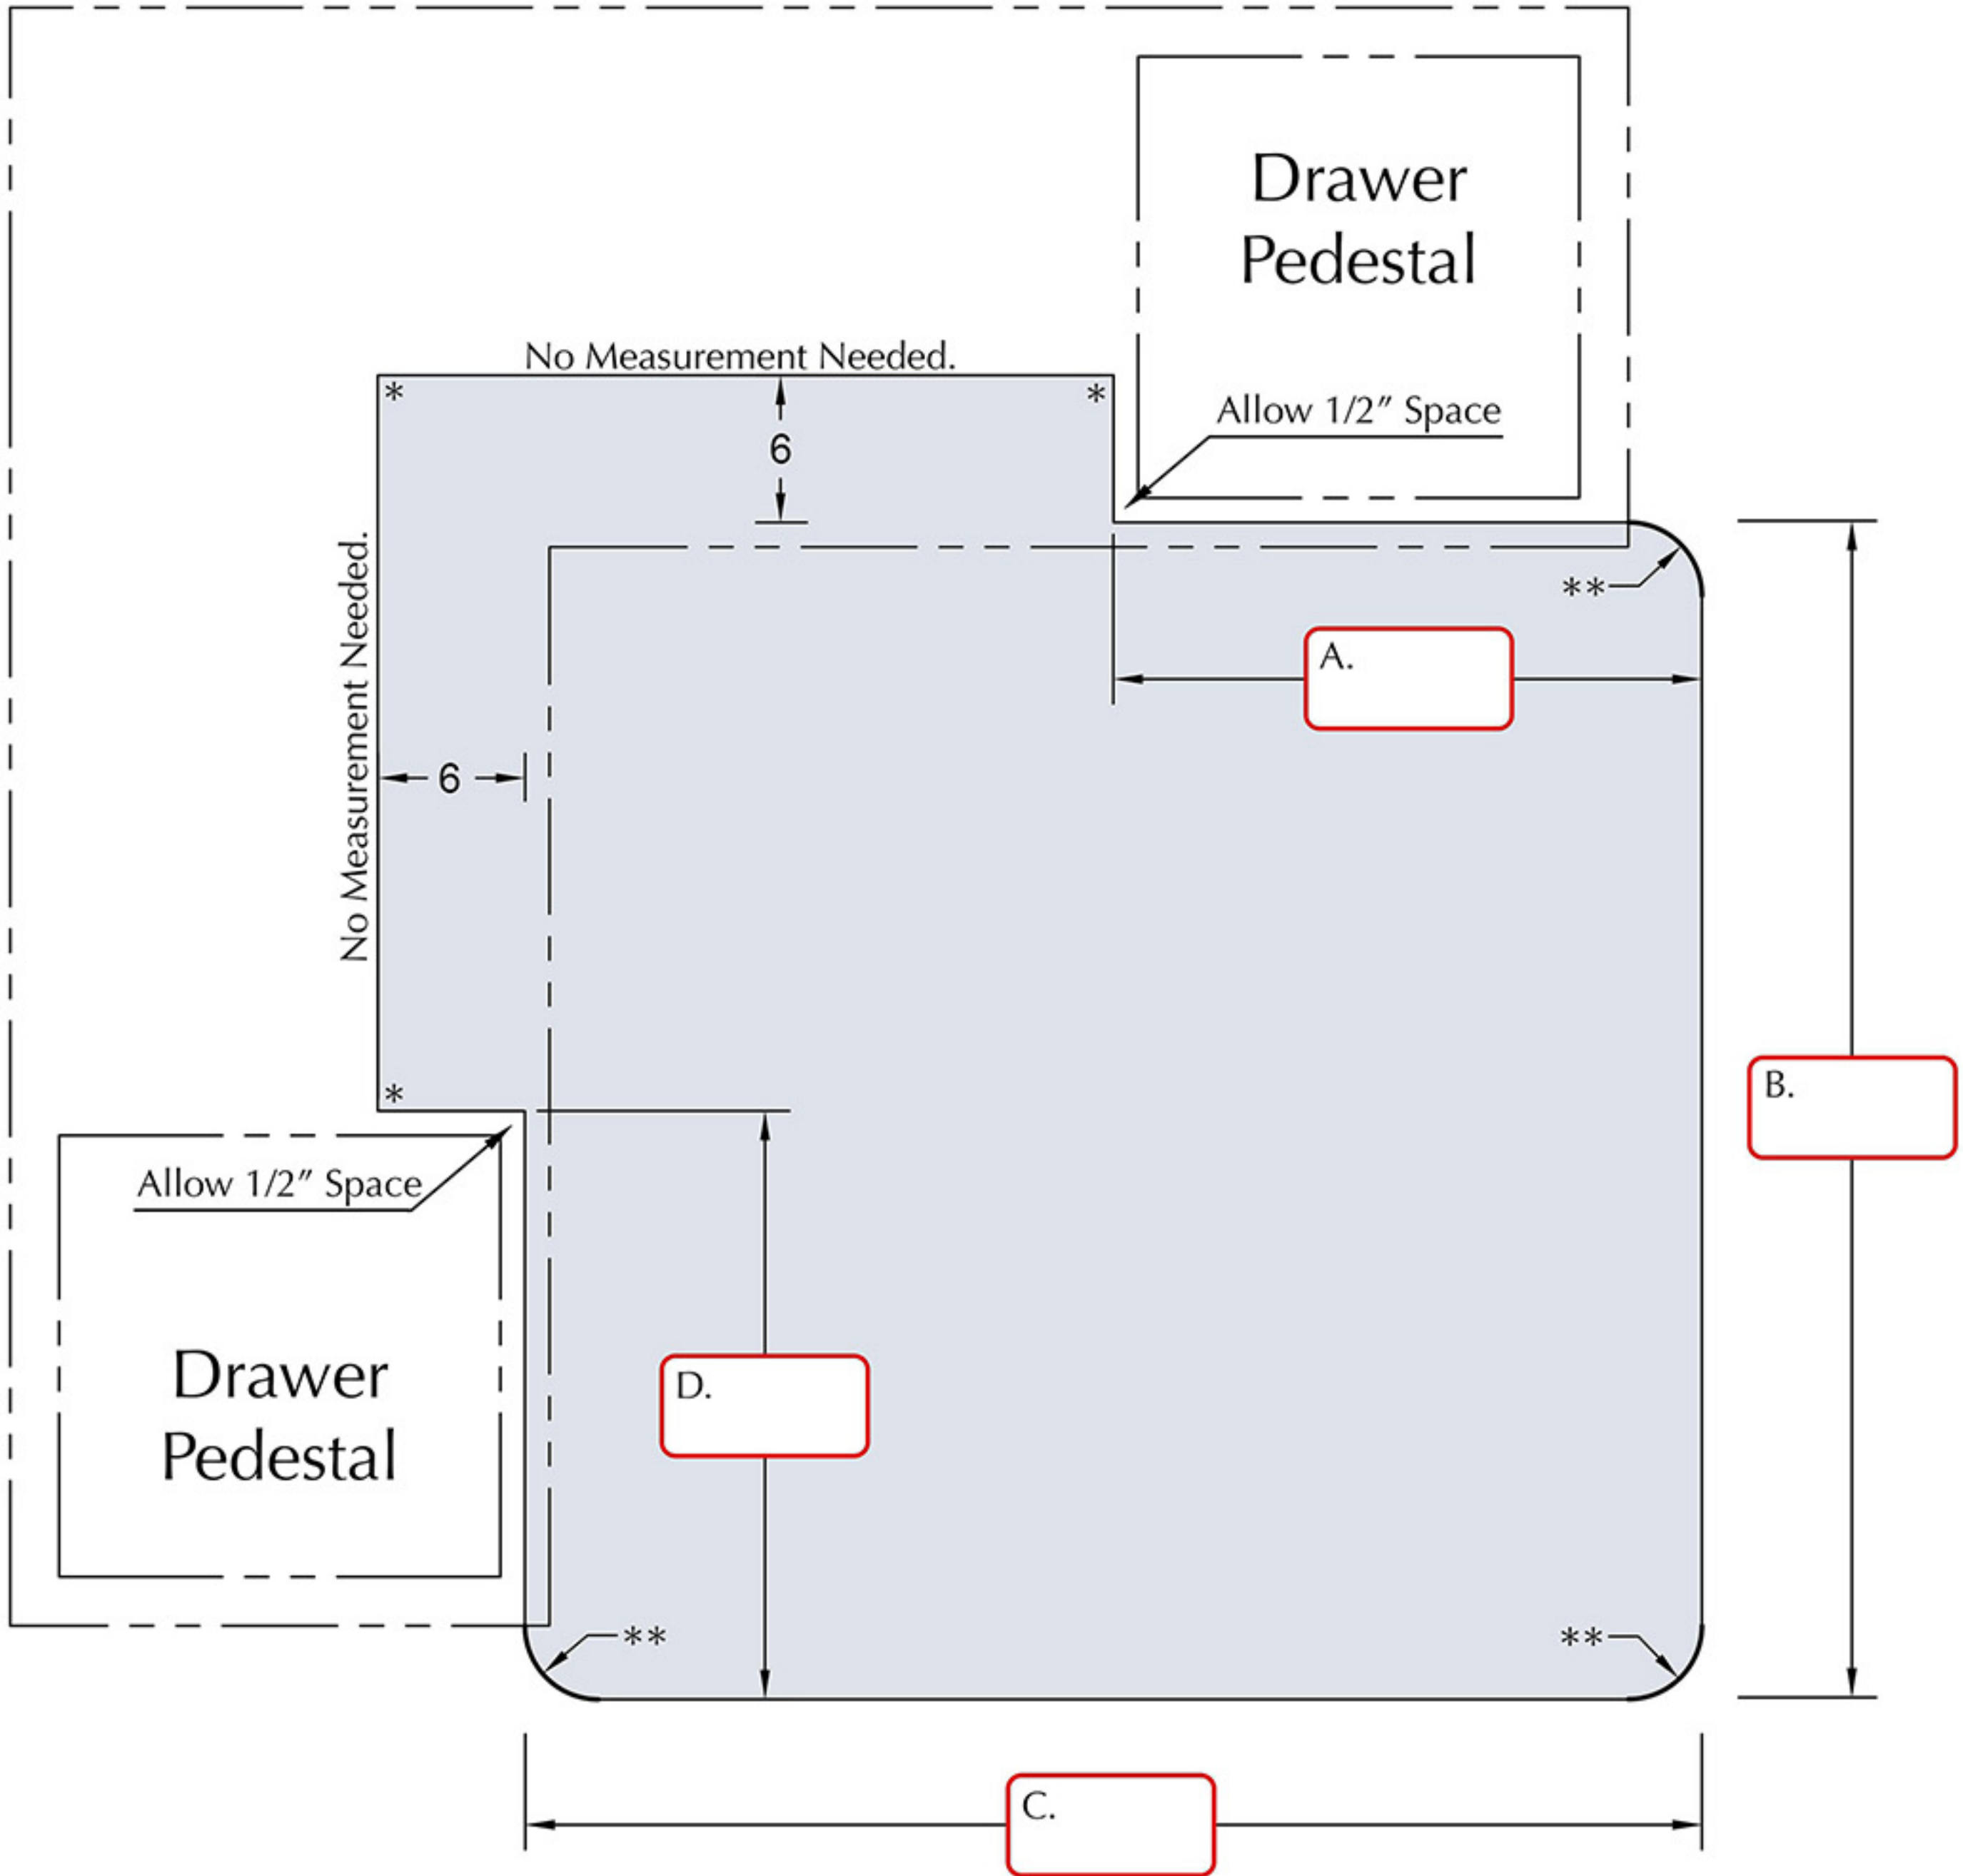

VITRAZZA®

Custom Design Worksheet

Doppio - Left Return

Name:

Shipping Address:

• We recommend 6" for the depth of a tab. Maximum is 10".

* Square corners are "bumped" which is a soft 90-degree corner.

** We include THREE 3" radius corners on this design.