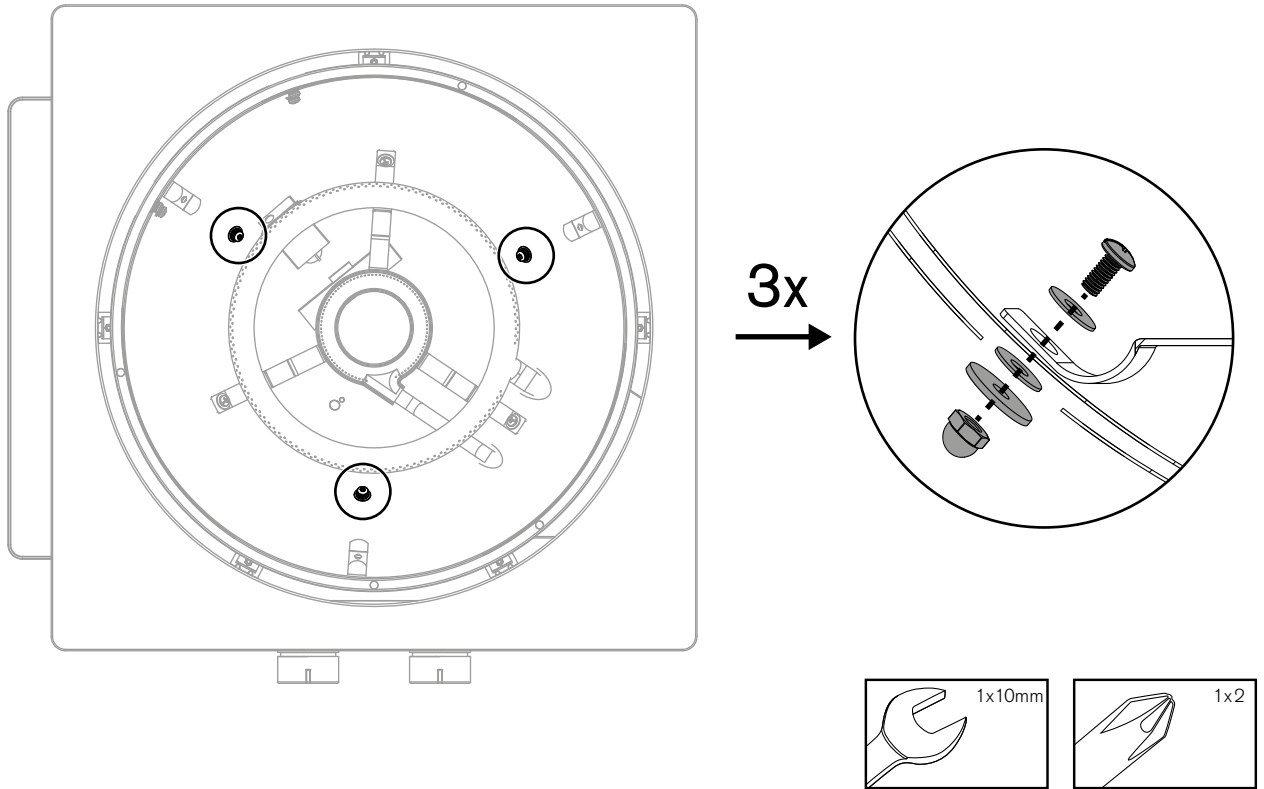

REINIGUNG BRENNER | BURNER CLEANING

Anleitung | Instruction

AROSA 570 G EVO

AROSA 570 G G

OUTDOORCHEF
SWISS INNOVATION

1.

2.

3.