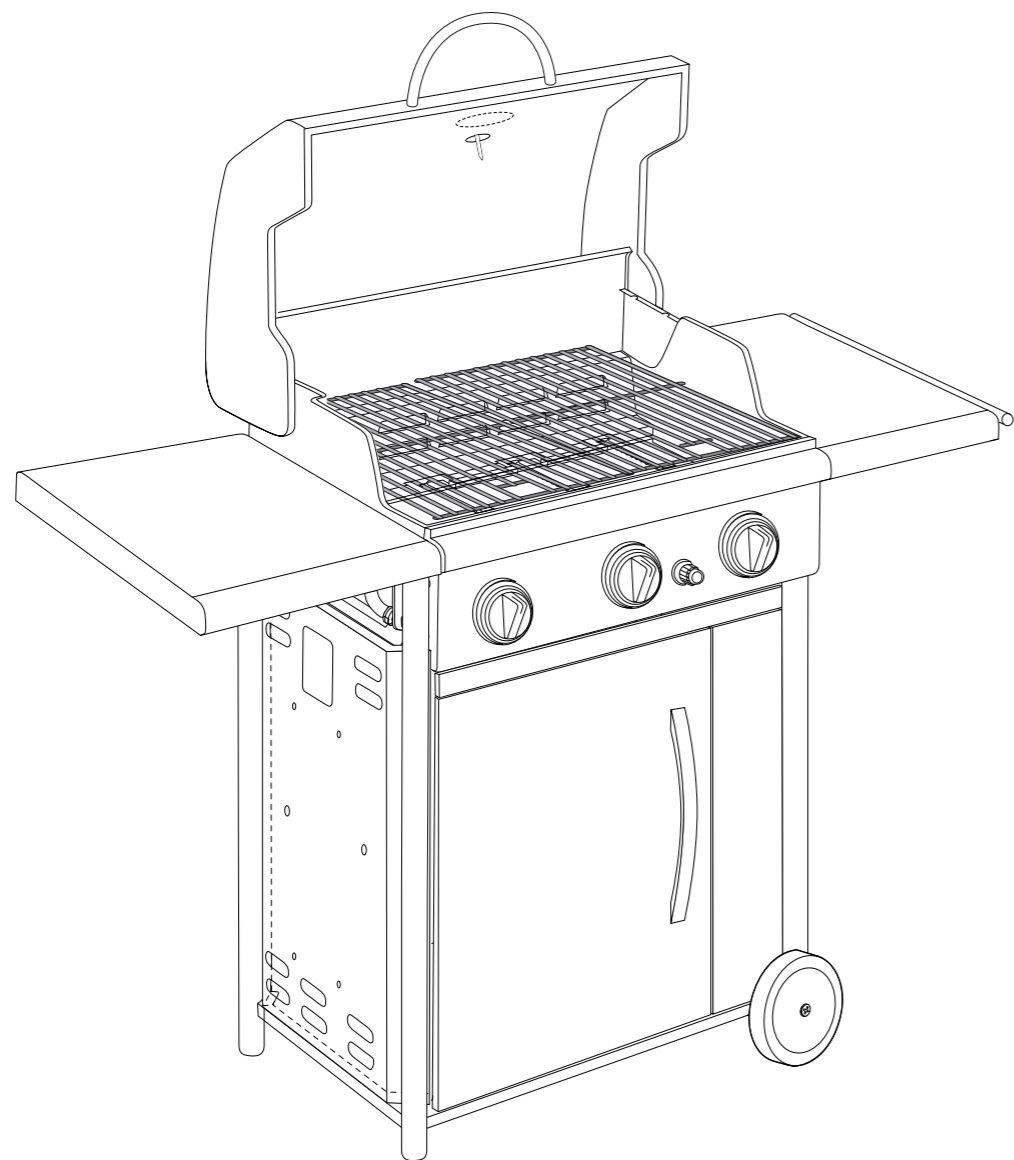

5

6

CAIRNS 3G

18.378.95

- 22x **D**
  (18.370.01)
- 2x **S**
  (18.370.96)
- 6x **J**
  (18.370.04)
- 2x **C**
  (18.370.62)
- 8x **X**
  (18.370.17)
- 2x **r**
  (18.370.30)
- 2x **g**
  (18.370.38)
- 2x **R**
  (18.371.06)
- 8x **e**
  (18.370.35)
- 2x **t**
  (18.370.32)
- 2x **u**
  (18.370.33)
- 3x **W**
  (18.323.23)
- 4x **G**
  Reserve: Protection Pin (18.370.80)

7