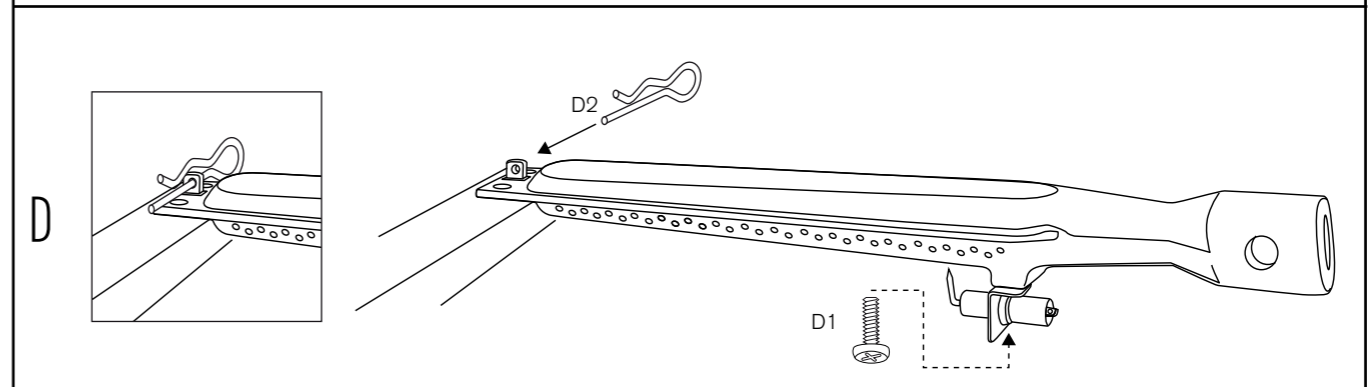

CAIRNS 3G

B	Lid	Deckel	
Pos.	Art. Nr.	Description	Beschreibung
B1	18.371.07	Protection washer lid handle	Schutz-Unterlagscheibe Deckelgriff
B2	18.370.76	Teflonwasher	U-Scheibe Teflon
B3	18.371.08	Screw-cup-washer	Schrauben-Schalen-Unterlagscheibe
B4	18.370.08	Screw	Schraube
B5	18.371.03	Teflonwasher	U-Scheibe Teflon
B6	18.371.02	Washer	U-Scheibe
B7	18.370.48	Nut	Mutter
B8	18.371.22	Lid screw axis	Deckelachsenschraube
B9	18.371.23	Lid screw axis cover	Blende Deckelachsenschraube
B10	18.370.76	Teflonwasher	U-Scheibe Teflon
B11	18.370.62	Washer	U-Scheibe
B12	18.371.06	Spring washer	Federring
B13	18.370.43	Nut	Mutter
B14	18.370.66	Washer	U-Scheibe
B15	18.850.22	Nut	Mutter

D	Piezo electrode & Burner fixation	Piezo-Elektrode & Brenner Befestigung	
Pos.	Art. Nr.	Description	Beschreibung
D1	18.370.32	Screw	Schraube
D2	18.371.09	Locking pin	Sicherungsstift

CAIRNS 3G