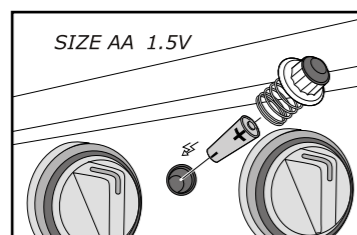

5

6

CAIRNS 3G

18.378.95

- 22x **D**
  (18.370.01)
- 2x **S**
  (18.370.96)
- 6x **J**
  (18.370.04)
- 2x **C**
  (18.370.62)
- 8x **X**
  (18.370.17)
- 2x **r**
  (18.370.30)
- 2x **g**
  (18.370.38)
- 2x **R**
  (18.371.06)
- 8x **e**
  (18.370.35)
- 2x **t**
  (18.370.32)
- 2x **u**
  (18.370.33)
- 3x **W**
  (18.323.23)
- 4x **G**
  Reserve: Protection Pin (18.370.80)

7