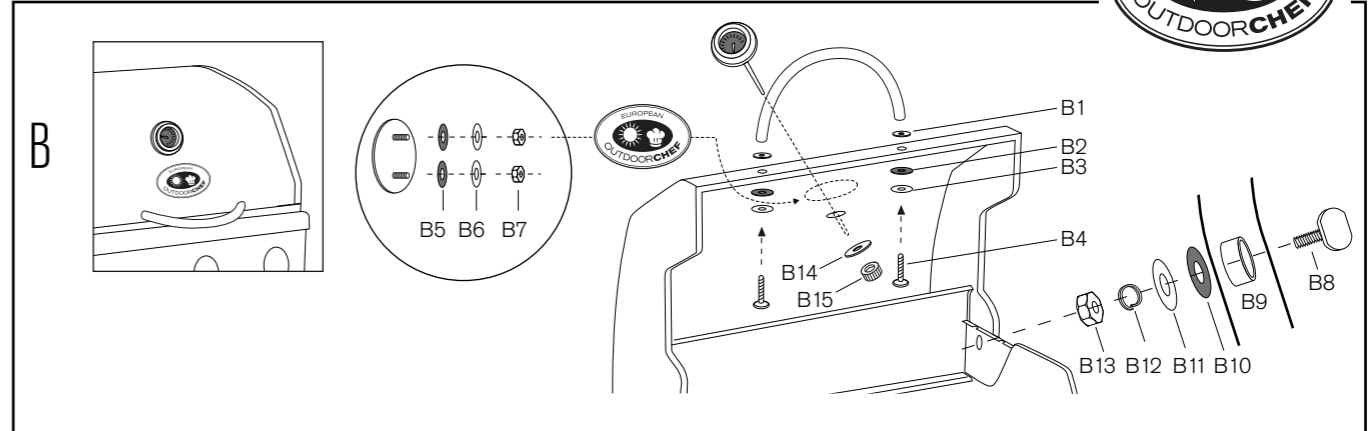

CAIRNS 3G

B	Lid	Deckel	
Pos.	Art. Nr.	Description	Beschreibung
B1	18.371.07	Protection washer lid handle	Schutz-Unterlagscheibe Deckelgriff
B2	18.370.76	Teflonwasher	U-Scheibe Teflon
B3	18.371.08	Screw-cup-washer	Schrauben-Schalen-Unterlagscheibe
B4	18.370.08	Screw	Schraube
B5	18.371.03	Teflonwasher	U-Scheibe Teflon
B6	18.371.02	Washer	U-Scheibe
B7	18.370.48	Nut	Mutter
B8	18.371.22	Lid screw axis	Deckelachsenschraube
B9	18.371.23	Lid screw axis cover	Blende Deckelachsenschraube
B10	18.370.76	Teflonwasher	U-Scheibe Teflon
B11	18.370.62	Washer	U-Scheibe
B12	18.371.06	Spring washer	Federring
B13	18.370.43	Nut	Mutter
B14	18.370.66	Washer	U-Scheibe
B15	18.850.22	Nut	Mutter

D	Piezo electrode & Burner fixation	Piezo-Elektrode & Brenner Befestigung	
Pos.	Art. Nr.	Description	Beschreibung
D1	18.370.32	Screw	Schraube
D2	18.371.09	Locking pin	Sicherungsstift

CAIRNS 3G