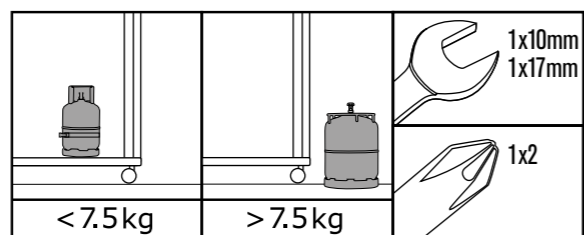

5

6

CAIRNS 3G

18.378.95

- 22x **D**
  (18.370.01)
- 2x **S**
  (18.370.96)
- 6x **J**
  (18.370.04)
- 2x **C**
  (18.370.62)
- 8x **X**
  (18.370.17)
- 2x **r**
  (18.370.30)
- 2x **g**
  (18.370.38)
- 2x **R**
  (18.371.06)
- 8x **e**
  (18.370.35)
- 2x **t**
  (18.370.32)
- 2x **u**
  (18.370.33)
- 3x **W**
  (18.323.23)
- 4x **G**
  Reserve: Protection Pin (18.370.80)

7