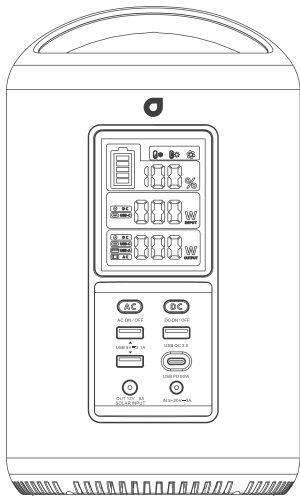

HOW IT WORKS

THREE WAYS TO CHARGE*

WALL 7 Hours	SUN 5 Hours	CAR 7 Hours
AC Outlet	60 W Solar Panel**	12V Auto

HOW MANY CHARGES & HOURS OF USE

12+ Recharges	3+ Recharges	3+ Hours
Smartphone	Laptop	32" TV

CAPACITY	
Cell Chemistry	Lithium-Ion
Energy Storage Capacity	182 Wh (10.8 V, 16.8 Ah)
Battery/Cell Pack Capacity	50, 400 mAh @ 3.6 V
Lifecycles	≥ 500 cycles to 80% capacity
Shelf Life	Charge every 3-6 months
Wattage Compatibility	120 W continuous, 240 W peak surge
Battery Management System (BMS)	Over voltage protection, low-voltage protection, over temperature protection, short circuit protection, over current protection
INPUT PORTS	
USB-C PD port	One (1) USB-C PD port, 60 W (5 V/3 A; 9 V/3 A; 12 V/3 A; 15 V/3 A, 20 V/3 A)
Charging Port	DC 5.5 mm 5 V-20 V, 3 A - normally used to recharge via AC adaptor (included)
OUTPUT PORTS	
USB Ports (4)	Two (2) USB-C PD ports, 65 W max (5 V, 9 V, 12 V, 15 V, 20 V up to 3 A) (output) Two (2) USB-A ports with Quick Charge™ 3.0 Technology: 5 V, 9 V, 12 V up to 2.4 A (18 W max)
DC 6 mm Port	12 V car port (output): 12 V, up to 8 A (120 W max) - can be used with included female car port cable & adaptor
120 V AC Inverter	One (1) 110 VAC, 60 Hz, grounded (3-prong) Supports 120 W continuous, 240 W peak surge pure sine wave
GENERAL	
Display Panel	3.2" LCD screen - clear and modern info relates watt input/output, battery status
Color	Light Grey & Black
Weight	5.1 lb (2.32 kg)
Dimensions (L x W x H)	7.4 x 7.4 x 5.4 in (19 x 19 x 14 cm)
Operating Usage Temperature	32° - 104° F (0° - 40° C)
Certifications	FCC, PSE, RoHS, UN38.3
Warranty	12 months
Ordering Info	Model: S180 Part No. VF-ES009B UPC No. 840859101110

* Approximate recharge times
** With direct sunlight (optional solar panel not included)