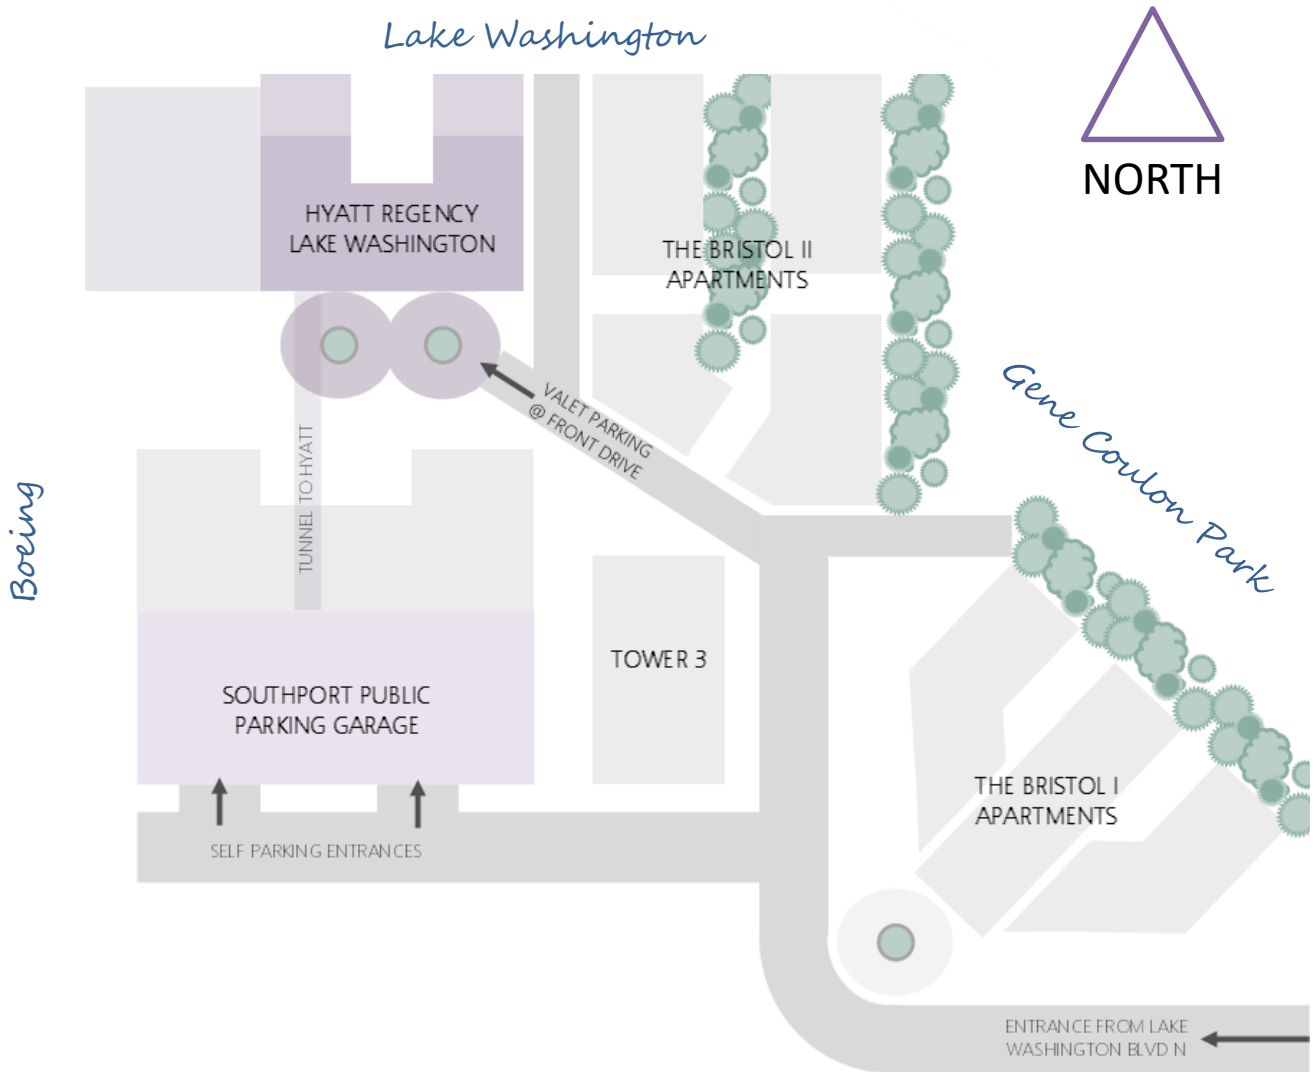

HYATT REGENCY®

LAKE WASHINGTON
AT SEATTLE'S SOUTHPORT

Southport Parking Map

HYATT REGENCY LAKE WASHINGTON – At Seattle's Southport