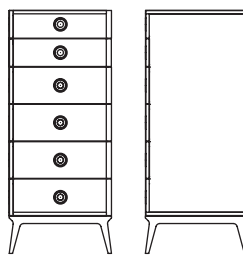

Valentine Tallboy by Matthew Hilton

Valentine Tallboy by Matthew Hilton

The Valentine Tallboy by Matthew Hilton is the perfect companion to the existing bedroom collection.

With the same amount of internal space as the chest of drawers but with a vertical arrangement, the tallboy can be used to provide some additional sleek and contemporary storage. As with all of the Valentine range, it features the signature tapered leg detail, which lends a visual balance to the piece.

Raised up from the ground, the tallboy creates a feeling of space by keeping sight lines around the room clear. Additionally, it makes it far easier to clean around the bedroom furniture.

Made with a solid natural oak or walnut base and body, it has soft closing drawers and inset-turned solid wood flush fitted handles.

Made in Lithuania.

Key Features

Suitable for contract use

Technical / Construction

Solid timber legs, drawer internals and handles

Veneered timber carcass and fronts

Clear polyurethane lacquer

Part-assembly required

Dimensions

H1300 W550 D520
H51.1" W21.6" D20.4"

Available Finishes

Oak

Walnut
Stain

Black
Stain