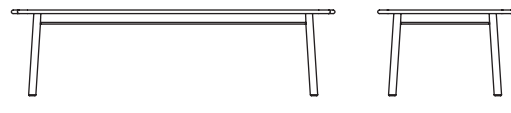

Designed by David Irwin and constructed from Grade A Teak, the Tanso Rectangular Table is highly robust and weather resistant for outdoor use, yet it's elegant and detailed aesthetic also affords it a place inside.

Available in two size options, this table pairs perfectly with the Tanso Armchair.

Made in Vietnam.

Key Features

Suitable for outdoor and indoor use

Weather resistant

Low maintenance

Technical / Construction

Grade A solid teak

Dimensions

H730 W2693 D1100
H29" W106" D43"

H730 W1841 D950
H28.7" W72.4" D37.4"

Available Finishes

Teak