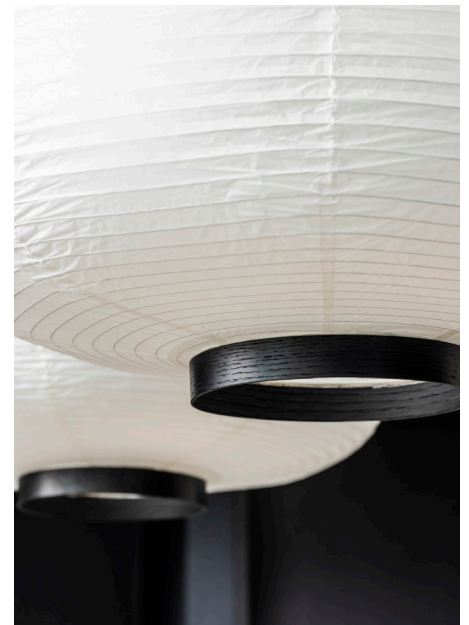

## Soft Paper Lanterns by Terence Woodgate

Soft Paper Lanterns take inspiration from traditional Asian lantern designs, with the addition of designer Terence Woodgate's modern and elegant signature style. Mirroring the rounded conic shades seen in the glass Soft lighting collection, the handcrafted rice paper shades produce a soft diffused light, which names the collection. The paper collection is comprised of two lantern sizes with a variation of either black or oak stained elements.

### Technical / Construction

Shade in rice paper, wooden ring in Oak/Black Stain, frame stretcher in white matt metal.

3 metre round core cable in white.

Ceiling rose in white.

IP20 rated. Class 2.

Indoor use only.

### Dimensions

Large  
 Ø600 H471  
 Ø23.62" H18.54"

Small  
 Ø400 H315  
 Ø15.74" H12.4"