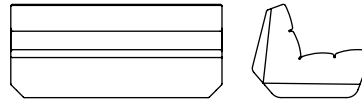

Technical / Construction

Solid timber frame

Foam filling

Dimensions

2 Seat Sofa

H765 W1740 D970

H31.7" W68.5" D38.1"

Armchair