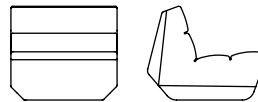

Technical / Construction

Solid timber frame

Foam filling

Dimensions

2 Seat Sofa

H765 W1740 D970

H31.7" W68.5" D38.1"

Armchair

H765 W870 D970

H31.7" W34.2" D38.1"

Photographed in -

Pepeplus
- Yellow