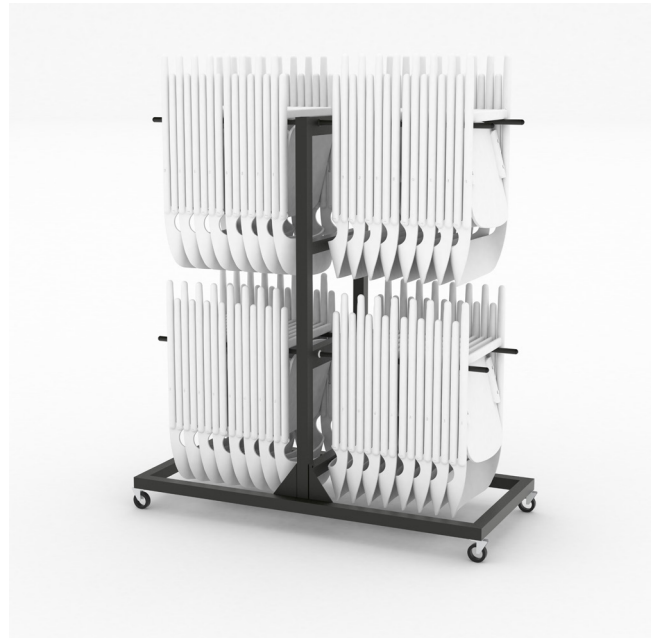

Narin Chair Accessories

Narin Accessories

Seatpad

Add a touch more comfort to the Narin Folding Chair with this meticulously tailored seat pad, designed to offer a bit of cushioning. The seat pad wraps around the seat and has a neat closing on the underside. The clever design of the seat pad means that it can remain on the chair while folding the chair.

Technical information

Polyurethane foam cushion; Elum fabric cover (37% wool, 20% viscose, 12% polyester, 11% cotton, 9% nylon, 9% linen, 2% acrylic).

Available Finishes

Elum Light Grey Elum Dark Grey

Both accessories made in Thailand

Trolley

The Narin Trolley can carry 40 x Narin Folding Chairs for easy storage and transportation. Simply fold the chair and hang it upside down on the black metal brackets and wheel away when not in use. The trolley fits through standard UK doorways.

Dimensions

H1720mm W1800mm D720mm
H67.72" W70.87" D28.35"

Available Finishes

Black