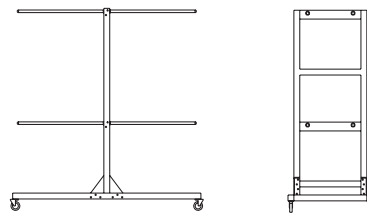

Narin Chair Accessories

Narin Accessories

Seatpad

Add a touch more comfort to the Narin Folding Chair with this meticulously tailored seat pad, designed to offer a bit of cushioning. The seat pad wraps around the seat and has a neat closing on the underside. The clever design of the seat pad means that it can remain on the chair while folding the chair.

Trolley

The Narin Trolley can carry 40 x Narin Folding Chairs for easy storage and transportation. Simply fold the chair and hang it upside down on the black metal brackets and wheel away when not in use. The trolley fits through standard UK doorways.

Dimensions

H1720mm W1800mm D720mm
H67.72" W70.87" D28.35"

Available Finishes

Black